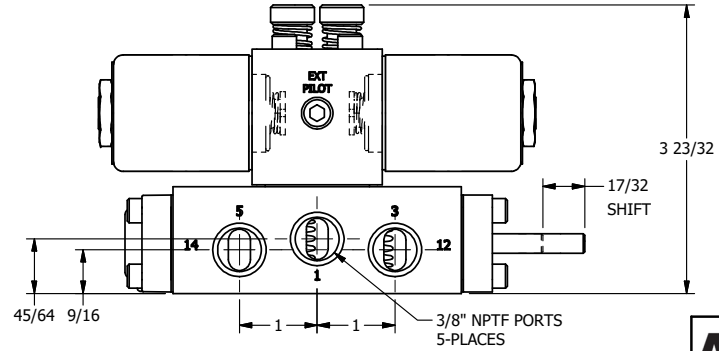

4

3

2

1

AAA
PRODUCTS
INTERNATIONAL

**AAA PRODUCTS
INTERNATIONAL**
7114 Harry Hines Blvd
Dallas, TX 75235

TITLE: 3/8" SIDE PORT, DBL SOL, 2 POS,
SOL RTN, CLASSIC,
PUSH OVRD, TPD VENT, THD PIN

DRAWING NO.:
DIM_SS3OPTK