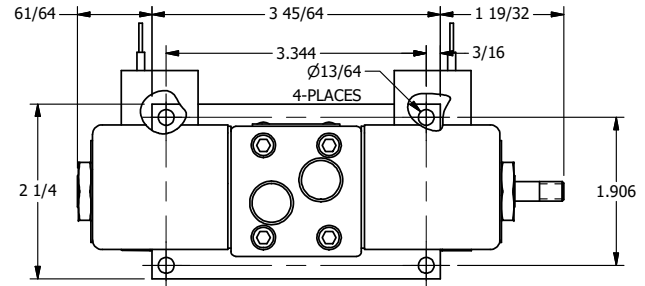

4

3

2

1

AAA
PRODUCTS
INTERNATIONAL

**AAA PRODUCTS
INTERNATIONAL**
7114 Harry Hines Blvd
Dallas, TX 75235

TITLE: 3/8" SIDE PORT, DBL SOL, 2 POS,
SOL RTN, CLASSIC,
PUSH OVRD, TPD VENT, THD PIN

DRAWING NO.:
DIM_SS3OPTK