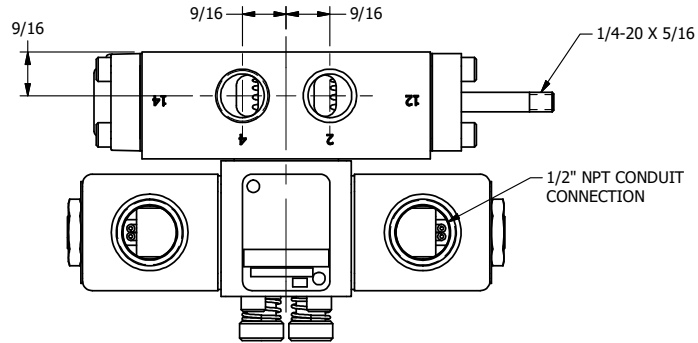

4

3

2

1

AAA
PRODUCTS
INTERNATIONAL

**AAA PRODUCTS
INTERNATIONAL**
7114 Harry Hines Blvd
Dallas, TX 75235

TITLE: 3/8" SIDE PORT, DBL SOL, 2 POS,
SOL RTN, CLASSIC,
PUSH OVRD, TPD VENT, THD PIN

DRAWING NO.:
DIM_SS3OPTK