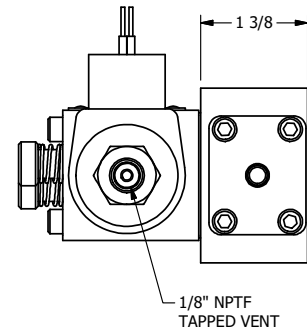

4

3

2

1

AAA
PRODUCTS
INTERNATIONAL

**AAA PRODUCTS
INTERNATIONAL**
7114 Harry Hines Blvd
Dallas, TX 75235

TITLE: 3/8" SIDE PORT, DBL SOL, 2 POS,
SOL RTN, CLASSIC,
PUSH OVRD, TPD VENT, THD PIN

DRAWING NO.:
DIM_SS3OPTK