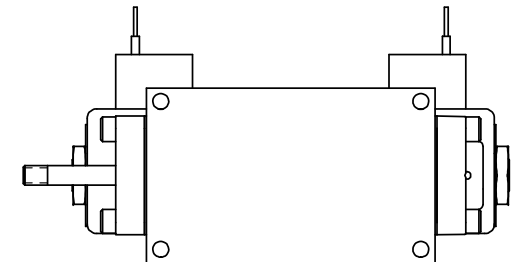

4

3

2

1

AAA
PRODUCTS
INTERNATIONAL

**AAA PRODUCTS
INTERNATIONAL**
7114 Harry Hines Blvd
Dallas, TX 75235

TITLE: 3/8" SIDE PORT, DBL SOL, 2 POS,
SOL RTN, CLASSIC,
PUSH OVRD, TPD VENT, THD PIN

DRAWING NO.:
DIM_SS3OPTK