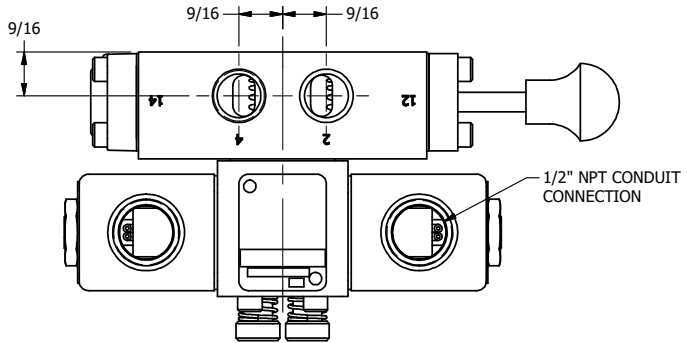

4

3

2

1

AAA
PRODUCTS
INTERNATIONAL

AAA PRODUCTS INTERNATIONAL
7114 Harry Hines Blvd
Dallas, TX 75235

TITLE: 3/8" SIDE PORT, DBL SOL, 2 POS,
FRCTN POS, SOL RTRN, CLASSIC SOL,
PUSH OVRD, MAN SPL OVRD

DRAWING NO.:
DIM_SS3OPOS