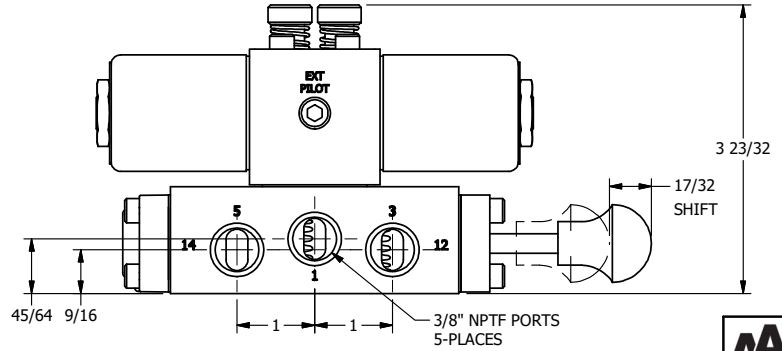

4

3

2

1

AAA
PRODUCTS
INTERNATIONAL

AAA PRODUCTS INTERNATIONAL
7114 Harry Hines Blvd
Dallas, TX 75235

TITLE: 3/8" SIDE PORT, DBL SOL, 2 POS,
FRCTN POS, SOL RTRN, CLASSIC SOL,
PUSH OVRD, MAN SPL OVRD

DRAWING NO.:
DIM_SS3OPOS