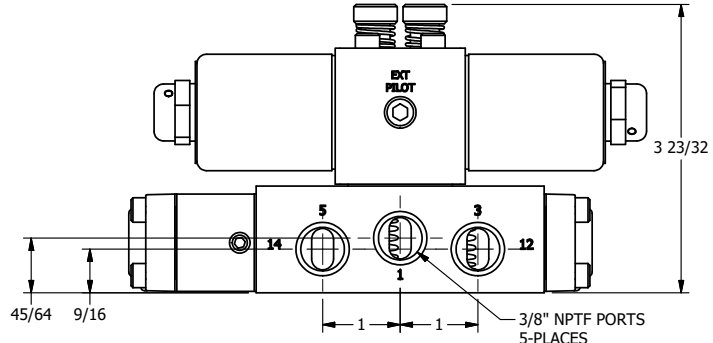

4

3

2

1

AAA
PRODUCTS
INTERNATIONAL

**AAA PRODUCTS
INTERNATIONAL**
7114 Harry Hines Blvd
Dallas, TX 75235

TITLE: **3/8" SIDE PORT, DBL SOL, 2 POS,
DTNT, SOL RTRN, CLASSIC,
PUSH OVRD, DUST EXCLDR**

DRAWING NO.:
DIM_SS30PLQ