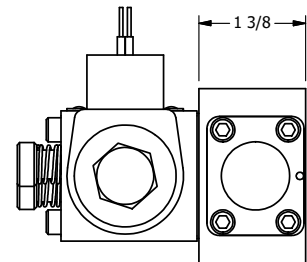

4

3

2

1

AAA
PRODUCTS
INTERNATIONAL

**AAA PRODUCTS
INTERNATIONAL**
7114 Harry Hines Blvd
Dallas, TX 75235

TITLE: **3/8" SIDE PORT, DBL SOL, 2 POS,
DTNT, SOL RTRN, CLASSIC,
PUSH OVRD, DUST EXCLDR**

DRAWING NO.:
DIM_SS30PLQ