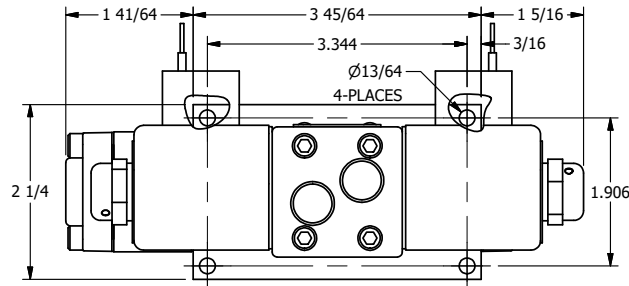

4

3

2

1

AAA
PRODUCTS
INTERNATIONAL

**AAA PRODUCTS
INTERNATIONAL**
7114 Harry Hines Blvd
Dallas, TX 75235

TITLE: **3/8" SIDE PORT, DBL SOL, 2 POS,
DTNT, SOL RTRN, CLASSIC,
PUSH OVRD, DUST EXCLDR**

DRAWING NO.:
DIM_SS30PLQ