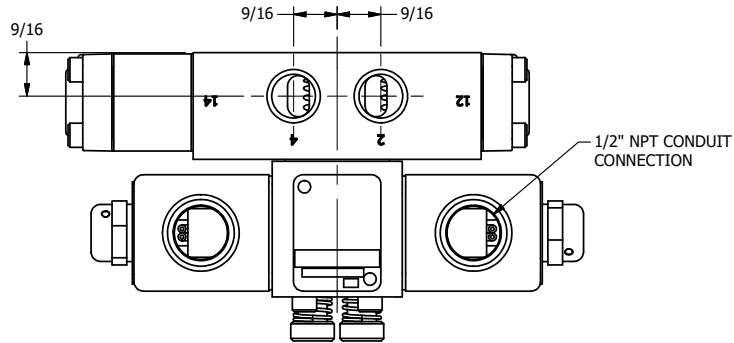

4

3

2

1

AAA
PRODUCTS
INTERNATIONAL

**AAA PRODUCTS
INTERNATIONAL**
7114 Harry Hines Blvd
Dallas, TX 75235

TITLE: **3/8" SIDE PORT, DBL SOL, 2 POS,
DTNT, SOL RTRN, CLASSIC,
PUSH OVRD, DUST EXCLDR**

DRAWING NO.:
DIM_SS30PLQ