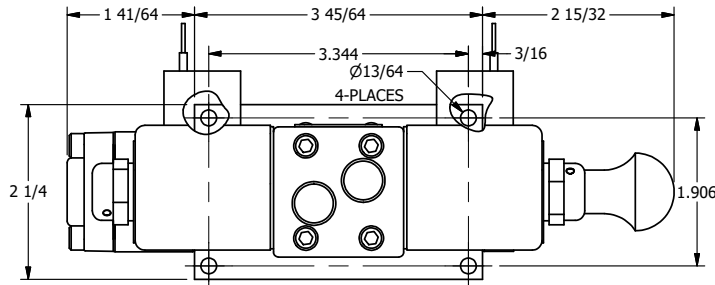

4

3

2

1

4

3

2

1

AAA
PRODUCTS
INTERNATIONAL

**AAA PRODUCTS
INTERNATIONAL**
7114 Harry Hines Blvd
Dallas, TX 75235

TITLE: 3/8" SIDE PORT, DBL SOL, 2 POS,
DTNT, SOL RTRN, CLASSIC,
PUSH OVRD, EXCLDR, SPL OVRD

DRAWING NO.:
DIM_SS3OPLOSQ