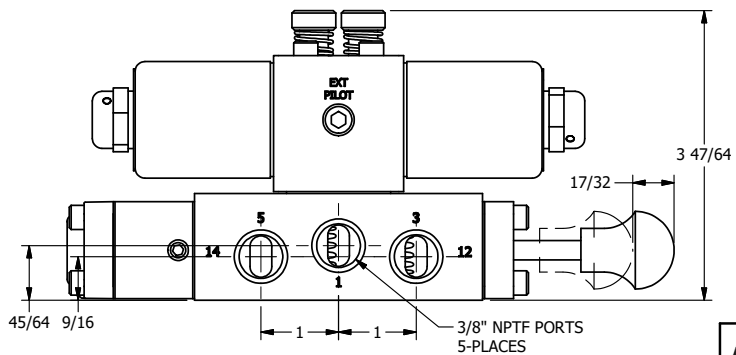

4

3

2

1

4

3

2

1

AAA
PRODUCTS
INTERNATIONAL

**AAA PRODUCTS
INTERNATIONAL**
7114 Harry Hines Blvd
Dallas, TX 75235

TITLE: 3/8" SIDE PORT, DBL SOL, 2 POS,
DTNT, SOL RTRN, CLASSIC,
PUSH OVRD, EXCLDR, SPL OVRD

DRAWING NO.:
DIM_SS3OPLOSQ