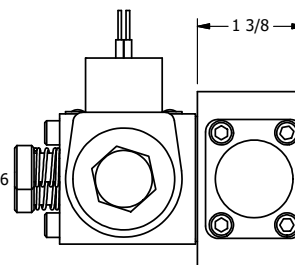

4

3

2

1

4

3

2

1

AAA
PRODUCTS
INTERNATIONAL

**AAA PRODUCTS
INTERNATIONAL**
7114 Harry Hines Blvd
Dallas, TX 75235

TITLE: 3/8" SIDE PORT, DBL SOL, 2 POS,
DTNT, SOL RTRN, CLASSIC,
PUSH OVRD, EXCLDR, SPL OVRD

DRAWING NO.:
DIM_SS3OPLOSQ