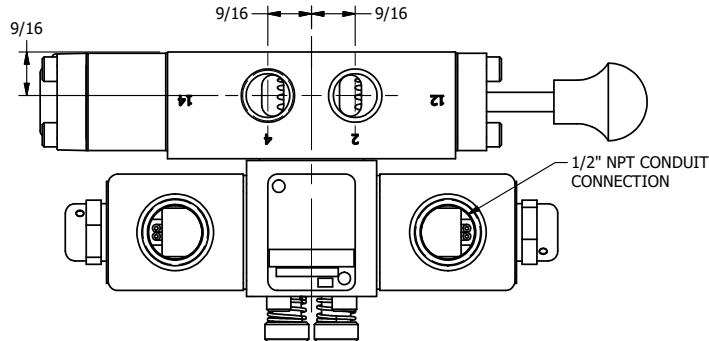

4

3

2

1

4

3

2

1

AAA
PRODUCTS
INTERNATIONAL

**AAA PRODUCTS
INTERNATIONAL**
7114 Harry Hines Blvd
Dallas, TX 75235

TITLE: 3/8" SIDE PORT, DBL SOL, 2 POS,
DTNT, SOL RTRN, CLASSIC,
PUSH OVRD, EXCLDR, SPL OVRD

DRAWING NO.:
DIM_SS3OPLOSQ

THE INFORMATION CONTAINED WITHIN THIS DOCUMENT IS PROPRIETARY TO AAA PRODUCTS AND MAY NOT BE DISCLOSED WITHOUT PRIOR WRITTEN CONSENT