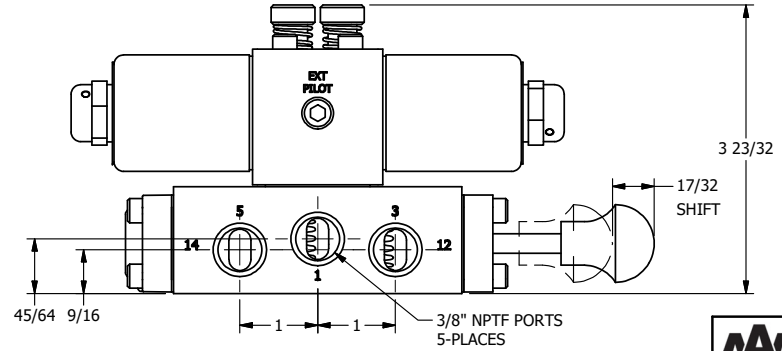

4

3

2

1

AAA
PRODUCTS
INTERNATIONAL

AAA PRODUCTS INTERNATIONAL
7114 Harry Hines Blvd
Dallas, TX 75235

TITLE: 3/8" SIDE PORT, DBL SOL, 2 POS,
FRCTN POS, SOL RTRN, CLASSIC SOL,
PUSH OVRD, EXCLDR, SPL OVRD

DRAWING NO.:
DIM_SS30PLOS