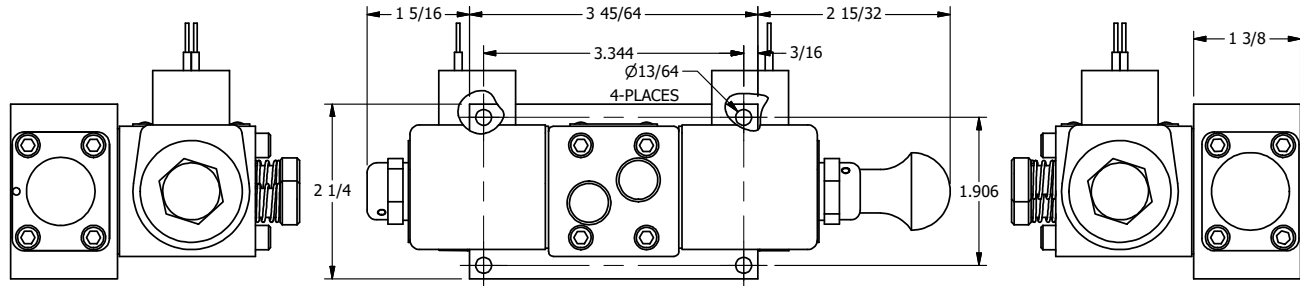

4

3

2

1

AAA
PRODUCTS
INTERNATIONAL

AAA PRODUCTS INTERNATIONAL
7114 Harry Hines Blvd
Dallas, TX 75235

TITLE: 3/8" SIDE PORT, DBL SOL, 2 POS,
FRCTN POS, SOL RTRN, CLASSIC SOL,
PUSH OVRD, EXCLDR, SPL OVRD

DRAWING NO.:
DIM_SS30PLOS