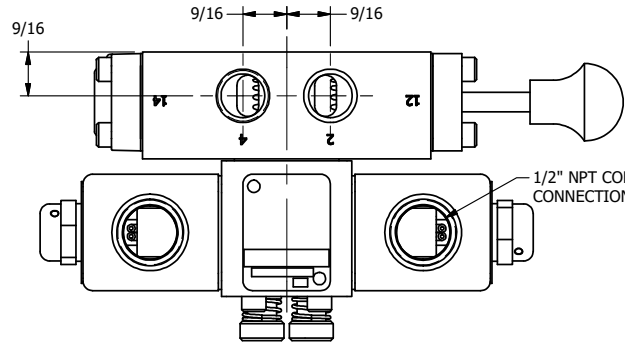

4

3

2

1

AAA
PRODUCTS
INTERNATIONAL

AAA PRODUCTS INTERNATIONAL
7114 Harry Hines Blvd
Dallas, TX 75235

TITLE: 3/8" SIDE PORT, DBL SOL, 2 POS,
FRCTN POS, SOL RTRN, CLASSIC SOL,
PUSH OVRD, EXCLDR, SPL OVRD

DRAWING NO.:
DIM_SS30PLOS