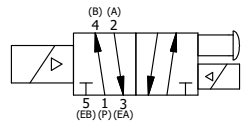

4

3

2

1

AAA
PRODUCTS
INTERNATIONAL

AAA PRODUCTS INTERNATIONAL
7114 Harry Hines Blvd
Dallas, TX 75235

TITLE: 3/8" SIDE PORT, DBL SOL, 2 POS,
FRCTN POS, SOL RTRN, CLASSIC SOL,
PUSH OVRD, EXCLDR, SPL OVRD

DRAWING NO.:
DIM_SS30PLOS