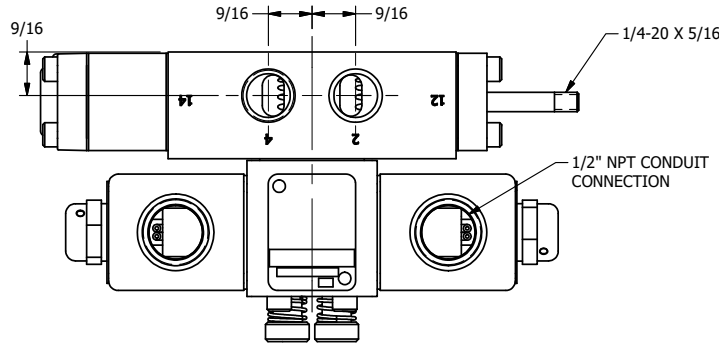

4

3

2

1

AAA
PRODUCTS
INTERNATIONAL

**AAA PRODUCTS
INTERNATIONAL**
7114 Harry Hines Blvd
Dallas, TX 75235

TITLE **3/8" SIDE PORT, DBL SOL, 2 POS,
DTNT, SOL RTRN, CLASSIC,
PUSH OVRD, EXCLDR, INDCTR PIN**

DRAWING NO.:
DIM_SS30PLKQ