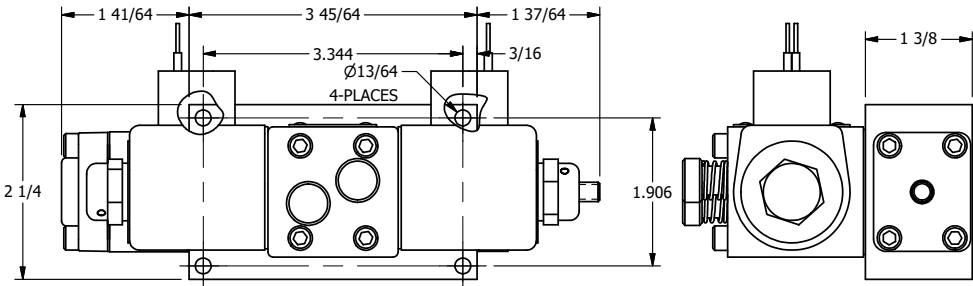

4

3

2

1

AAA
PRODUCTS
INTERNATIONAL

**AAA PRODUCTS
INTERNATIONAL**
7114 Harry Hines Blvd
Dallas, TX 75235

TITLE **3/8" SIDE PORT, DBL SOL, 2 POS,
DTNT, SOL RTRN, CLASSIC,
PUSH OVRD, EXCLDR, INDCTR PIN**

DRAWING NO.:
DIM_SS30PLKQ