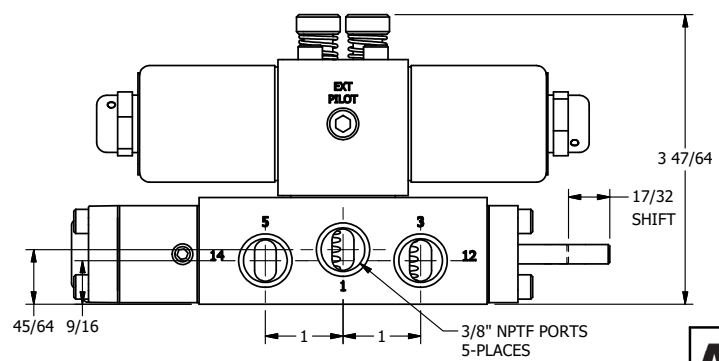

4

3

2

1

AAA
PRODUCTS
INTERNATIONAL

**AAA PRODUCTS
INTERNATIONAL**
7114 Harry Hines Blvd
Dallas, TX 75235

TITLE **3/8" SIDE PORT, DBL SOL, 2 POS,
DTNT, SOL RTRN, CLASSIC,
PUSH OVRD, EXCLDR, INDCTR PIN**

DRAWING NO.:
DIM_SS30PLKQ