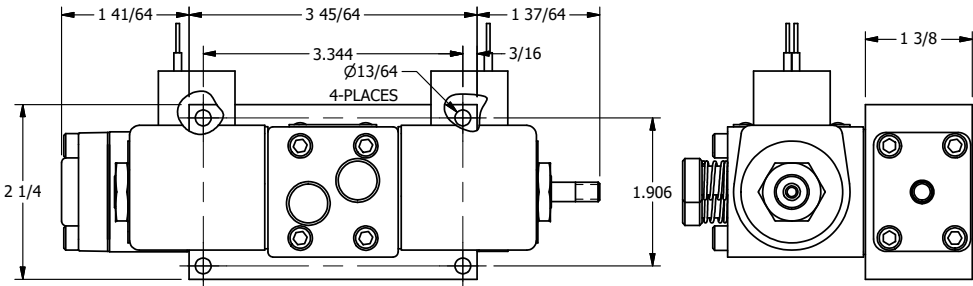

4

3

2

1

AAA
PRODUCTS
INTERNATIONAL

**AAA PRODUCTS
INTERNATIONAL**
7114 Harry Hines Blvd
Dallas, TX 75235

TITLE **3/8" SIDE PORT, DBL SOL, 2 POS,
DTNT, SOL RTRN, CLASSIC,
PUSH OVRD, THD INDCTR PIN**

DRAWING NO.:
DIM_SS30PKQ