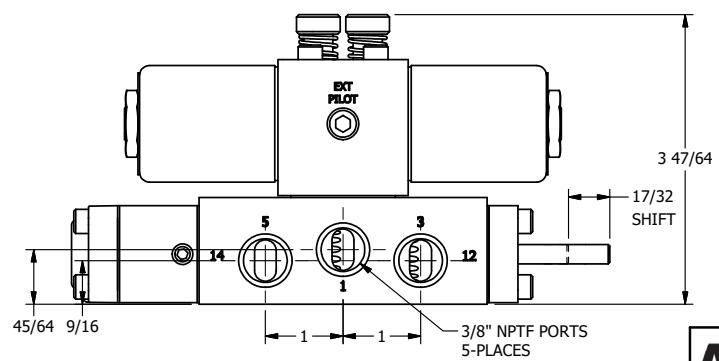

4

3

2

1

AAA
PRODUCTS
INTERNATIONAL

**AAA PRODUCTS
INTERNATIONAL**
7114 Harry Hines Blvd
Dallas, TX 75235

TITLE **3/8" SIDE PORT, DBL SOL, 2 POS,
DTNT, SOL RTRN, CLASSIC,
PUSH OVRD, THD INDCTR PIN**

DRAWING NO.:
DIM_SS30PKQ