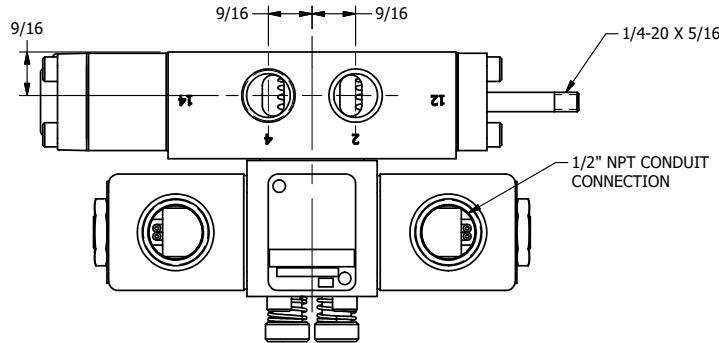

4

3

2

1

AAA
PRODUCTS
INTERNATIONAL

**AAA PRODUCTS
INTERNATIONAL**
7114 Harry Hines Blvd
Dallas, TX 75235

TITLE **3/8" SIDE PORT, DBL SOL, 2 POS,
DTNT, SOL RTRN, CLASSIC,
PUSH OVRD, THD INDCTR PIN**

DRAWING NO.:
DIM_SS30PKQ