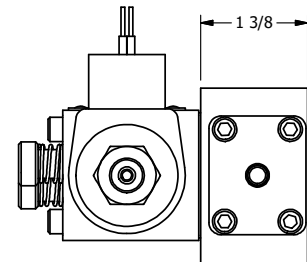

4

3

2

1

AAA
PRODUCTS
INTERNATIONAL

**AAA PRODUCTS
INTERNATIONAL**
7114 Harry Hines Blvd
Dallas, TX 75235

TITLE: 3/8" SIDE PORT, DBL SOL, 2 POS,
SOL RTN, CLASSIC,
PUSH OVRD, THD PIN

DRAWING NO.:
DIM_SS30PK