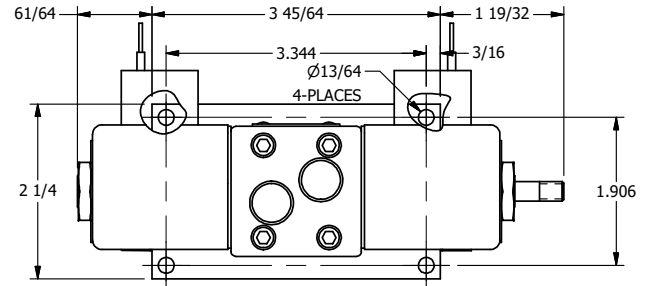

4

3

2

1

AAA
PRODUCTS
INTERNATIONAL

**AAA PRODUCTS
INTERNATIONAL**
7114 Harry Hines Blvd
Dallas, TX 75235

TITLE: 3/8" SIDE PORT, DBL SOL, 2 POS,
SOL RTN, CLASSIC,
PUSH OVRD, THD PIN

DRAWING NO.:
DIM_SS30PK