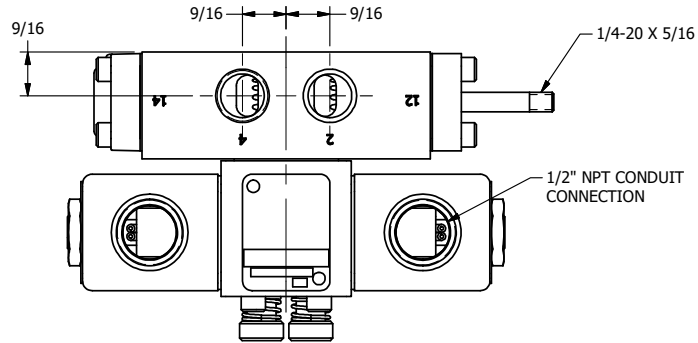

4

3

2

1

AAA
PRODUCTS
INTERNATIONAL

**AAA PRODUCTS
INTERNATIONAL**
7114 Harry Hines Blvd
Dallas, TX 75235

TITLE: 3/8" SIDE PORT, DBL SOL, 2 POS,
SOL RTN, CLASSIC,
PUSH OVRD, THD PIN

DRAWING NO.:
DIM_SS30PK