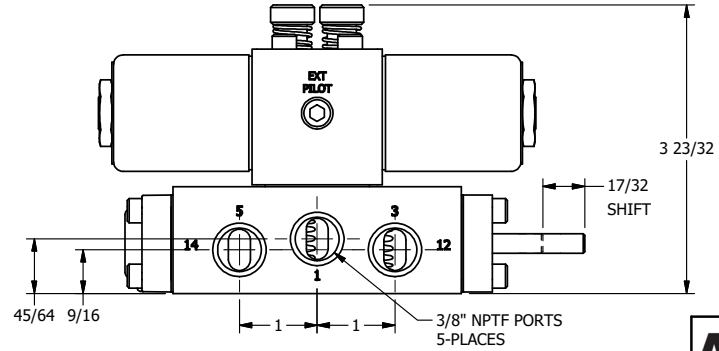

4

3

2

1

AAA
PRODUCTS
INTERNATIONAL

**AAA PRODUCTS
INTERNATIONAL**
7114 Harry Hines Blvd
Dallas, TX 75235

TITLE: 3/8" SIDE PORT, DBL SOL, 2 POS,
SOL RTN, CLASSIC,
PUSH OVRD, THD PIN

DRAWING NO.:
DIM_SS30PK