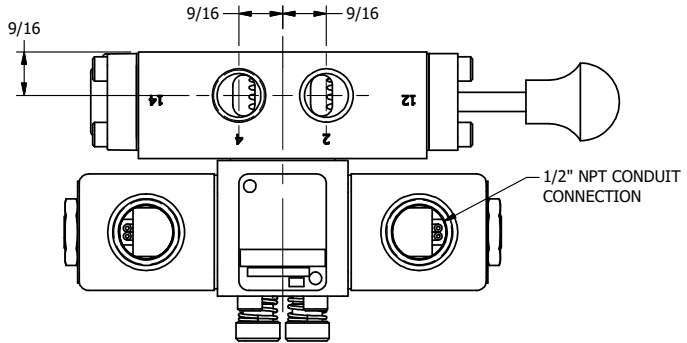

4

3

2

1

AAA
PRODUCTS
INTERNATIONAL

AAA PRODUCTS INTERNATIONAL
7114 Harry Hines Blvd
Dallas, TX 75235

TITLE: 3/8" SIDE PORT, DBL SOL, 2 POS,
FRCTN POS, SOL RTRN, CLASSIC SOL,
LCKNG OVRD, MAN SPL OVRD

DRAWING NO.:
DIM_SS300S