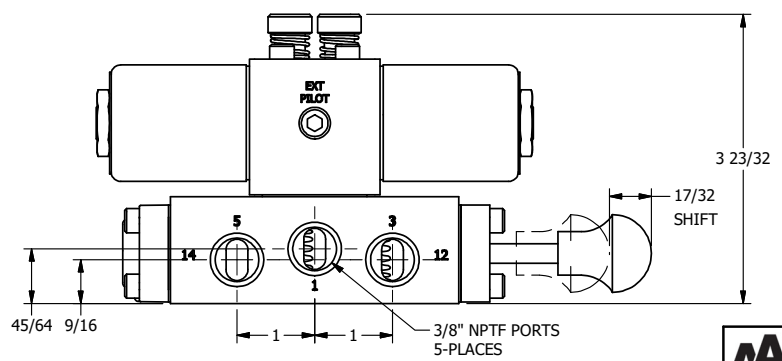

4

3

2

1

AAA
PRODUCTS
INTERNATIONAL

AAA PRODUCTS INTERNATIONAL
7114 Harry Hines Blvd
Dallas, TX 75235

TITLE: 3/8" SIDE PORT, DBL SOL, 2 POS,
FRCTN POS, SOL RTRN, CLASSIC SOL,
LCKNG OVRD, MAN SPL OVRD

DRAWING NO.:
DIM_SS300S