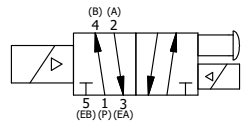

4

3

2

1

AAA
PRODUCTS
INTERNATIONAL

AAA PRODUCTS INTERNATIONAL
7114 Harry Hines Blvd
Dallas, TX 75235

TITLE: 3/8" SIDE PORT, DBL SOL, 2 POS,
FRCTN POS, SOL RTRN, CLASSIC SOL,
LCKNG OVRD, MAN SPL OVRD

DRAWING NO.:
DIM_SS300S