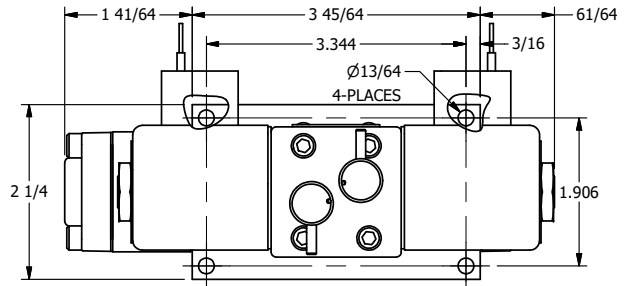

4

3

2

1

AAA
PRODUCTS
INTERNATIONAL

**AAA PRODUCTS
INTERNATIONAL**
7114 Harry Hines Blvd
Dallas, TX 75235

TITLE: $\frac{3}{8}$ " SIDE PORT, DBL SOL, 2 POS,
DTNT, SOL RTRN, CLASSIC,
NON-LCKNG OVRD, TPD VENT

DRAWING NO.:
DIM_SS3ONTQ