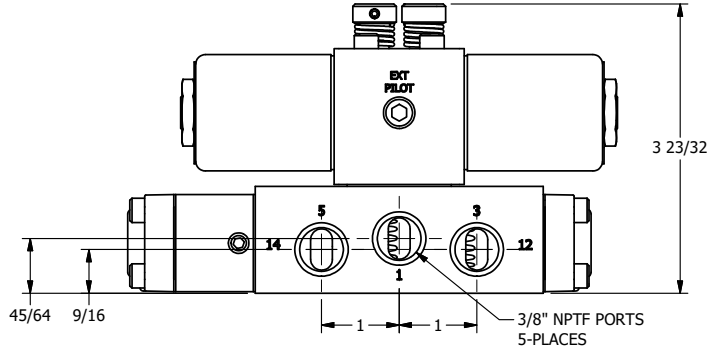

4

3

2

1

AAA
PRODUCTS
INTERNATIONAL

**AAA PRODUCTS
INTERNATIONAL**
7114 Harry Hines Blvd
Dallas, TX 75235

TITLE: $\frac{3}{8}$ " SIDE PORT, DBL SOL, 2 POS,
DTNT, SOL RTRN, CLASSIC,
NON-LCKNG OVRD, TPD VENT

DRAWING NO.:
DIM_SS3ONTQ