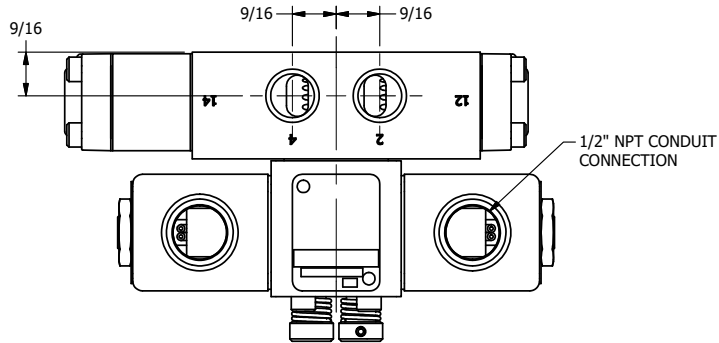

4

3

2

1

AAA
PRODUCTS
INTERNATIONAL

**AAA PRODUCTS
INTERNATIONAL**
7114 Harry Hines Blvd
Dallas, TX 75235

TITLE: $\frac{3}{8}$ " SIDE PORT, DBL SOL, 2 POS,
DTNT, SOL RTRN, CLASSIC,
NON-LCKNG OVRD, TPD VENT

DRAWING NO.:
DIM_SS3ONTQ