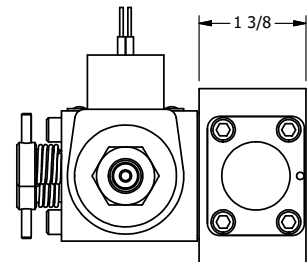

4

3

2

1

AAA
PRODUCTS
INTERNATIONAL

**AAA PRODUCTS
INTERNATIONAL**
7114 Harry Hines Blvd
Dallas, TX 75235

TITLE: $\frac{3}{8}$ " SIDE PORT, DBL SOL, 2 POS,
DTNT, SOL RTRN, CLASSIC,
NON-LCKNG OVRD, TPD VENT

DRAWING NO.:
DIM_SS3ONTQ