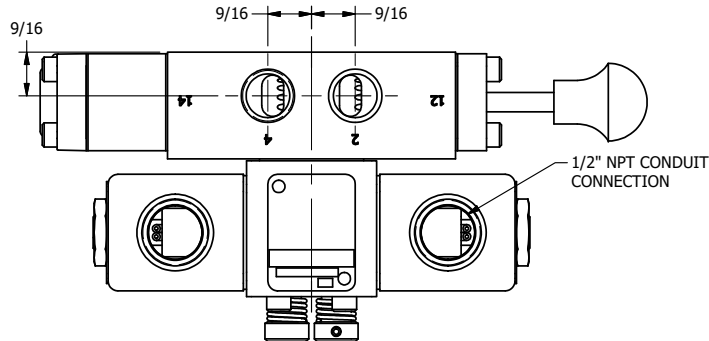

4

3

2

1

AAA
PRODUCTS
INTERNATIONAL

**AAA PRODUCTS
INTERNATIONAL**
7114 Harry Hines Blvd
Dallas, TX 75235

TITLE $\frac{3}{8}$ " SIDE PORT, DBL SOL, 2 POS,
DTNT, SOL RTRN, CLASSIC,
NON-LCKNG OVRD, TPD VNT, SPL OVRD

DRAWING NO.:
DIM_SS3ONTOSQ

THE INFORMATION CONTAINED WITHIN THIS DOCUMENT IS PROPRIETARY TO AAA PRODUCTS AND MAY NOT BE DISCLOSED WITHOUT PRIOR WRITTEN CONSENT

4

3

2

1