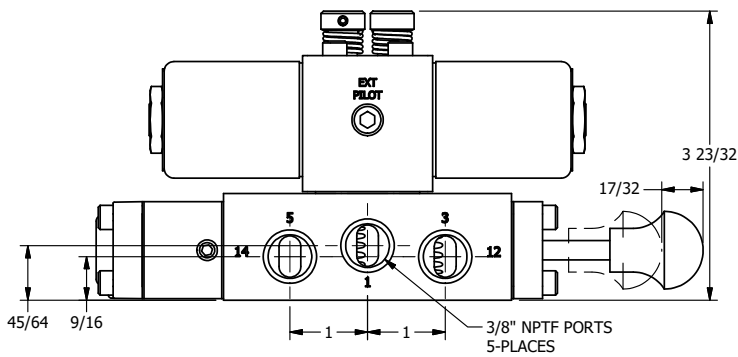

4

3

2

1

AAA
PRODUCTS
INTERNATIONAL

**AAA PRODUCTS
INTERNATIONAL**
7114 Harry Hines Blvd
Dallas, TX 75235

TITLE $\frac{3}{8}$ " SIDE PORT, DBL SOL, 2 POS,
DTNT, SOL RTRN, CLASSIC,
NON-LCKNG OVRD, TPD VNT, SPL OVRD

DRAWING NO.:
DIM_SS3ONTOSQ

THE INFORMATION CONTAINED WITHIN THIS DOCUMENT IS PROPRIETARY TO AAA PRODUCTS AND MAY NOT BE DISCLOSED WITHOUT PRIOR WRITTEN CONSENT

4

3

2

1