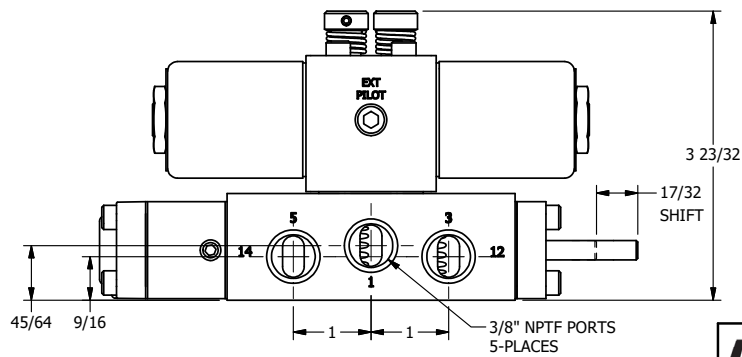

4

3

2

1

AAA
PRODUCTS
INTERNATIONAL

**AAA PRODUCTS
INTERNATIONAL**
7114 Harry Hines Blvd
Dallas, TX 75235

TITLE: 3/8" SIDE PORT, DBL SOL, 2 POS,
DTNT, SOL RTRN, CLASSIC,
NON-LCKNG OVRD, EXCLDR, IND PIN

DRAWING NO.:
DIM_SS3ONTKQ