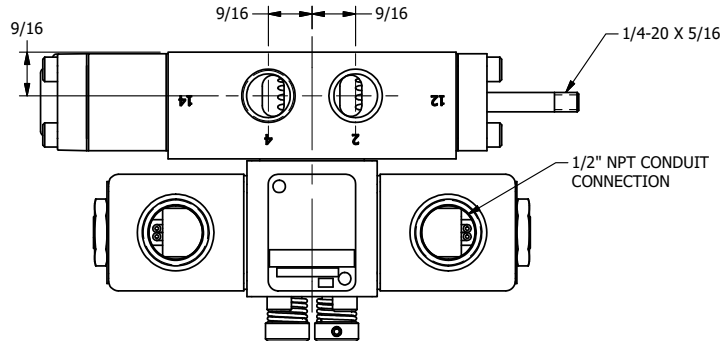

4

3

2

1

AAA
PRODUCTS
INTERNATIONAL

**AAA PRODUCTS
INTERNATIONAL**
7114 Harry Hines Blvd
Dallas, TX 75235

TITLE: 3/8" SIDE PORT, DBL SOL, 2 POS,
DTNT, SOL RTRN, CLASSIC,
NON-LCKNG OVRD, EXCLDR, IND PIN

DRAWING NO.:
DIM_SS3ONTKQ