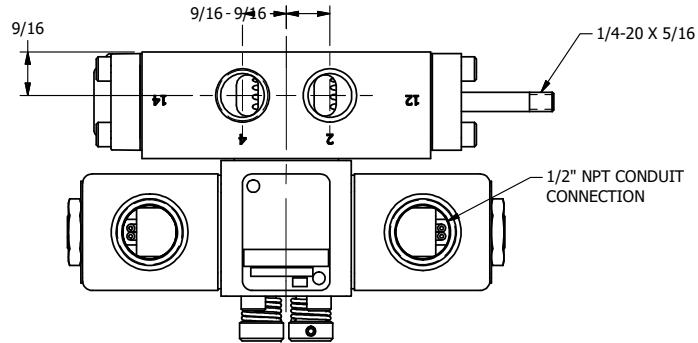

4

3

2

1

1/8" NPTF TAPPED VENT 2-PLACES

4

3

2

AAA
PRODUCTS
INTERNATIONAL

AAA PRODUCTS INTERNATIONAL
7114 Harry Hines Blvd
Dallas, TX 75235

TITLE: 3/8" SIDE PORT, DBL SOL, 2 POS,
SOL RTN, CLASSIC,
NON-LCKNG OVRD, TPD VENT, THD PIN

DRAWING NO.:
DIM_SS30NTK