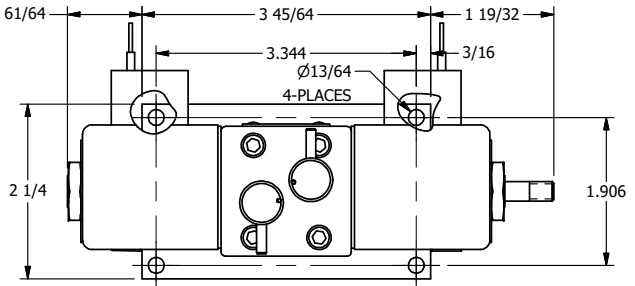

4

3

2

1

1/8" NPTF TAPPED VENT 2-PLACES

4

3

2

AAA
PRODUCTS
INTERNATIONAL

AAA PRODUCTS INTERNATIONAL
7114 Harry Hines Blvd
Dallas, TX 75235

TITLE: 3/8" SIDE PORT, DBL SOL, 2 POS,
SOL RTN, CLASSIC,
NON-LCKNG OVRD, TPD VENT, THD PIN

DRAWING NO.:
DIM_SS30NTK