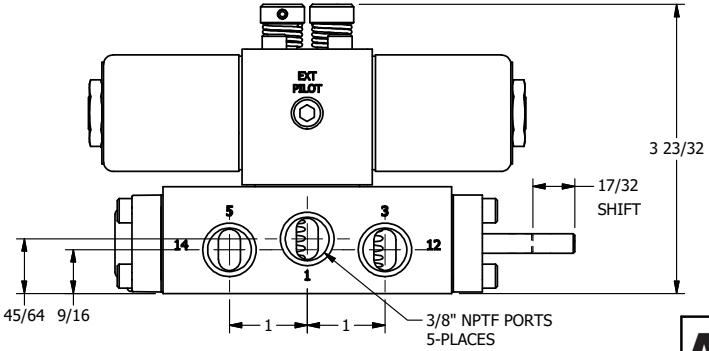

4

3

2

1

1/8" NPTF TAPPED VENT 2-PLACES

4

3

2

AAA
PRODUCTS
INTERNATIONAL

AAA PRODUCTS INTERNATIONAL
7114 Harry Hines Blvd
Dallas, TX 75235

TITLE: 3/8" SIDE PORT, DBL SOL, 2 POS,
SOL RTN, CLASSIC,
NON-LCKNG OVRD, TPD VENT, THD PIN

DRAWING NO.:
DIM_SS30NTK