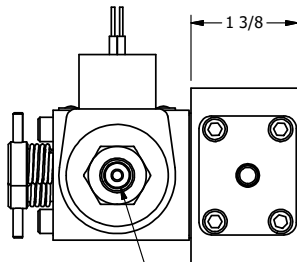

4

3

2

1

1/8" NPTF TAPPED VENT 2-PLACES

4

3

2

AAA
PRODUCTS
INTERNATIONAL

AAA PRODUCTS INTERNATIONAL
7114 Harry Hines Blvd
Dallas, TX 75235

TITLE: 3/8" SIDE PORT, DBL SOL, 2 POS,
SOL RTN, CLASSIC,
NON-LCKNG OVRD, TPD VENT, THD PIN

DRAWING NO.:
DIM_SS30NTK