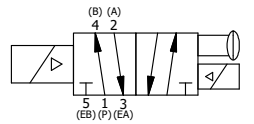

4

3

2

1

1/2" NPT CONDUIT CONNECTION

AAA
PRODUCTS INTERNATIONAL
7114 Harry Hines Blvd
Dallas, TX 75235

TITLE: 3/8" SIDE PORT, DBL SOL, 2 POS,
SOL RTN, CLASSIC,
NON-LCKNG OVRD, EXCLDR, SPL OVRD

DRAWING NO.:
DIM_SS3ONLOS