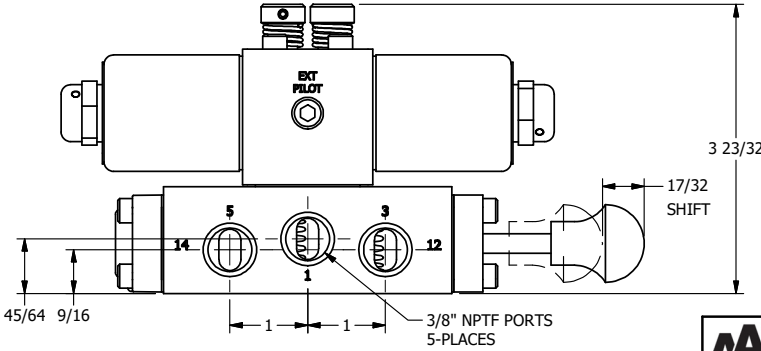

4

3

2

1

1/2" NPT CONDUIT CONNECTION

AAA
PRODUCTS INTERNATIONAL
7114 Harry Hines Blvd
Dallas, TX 75235

TITLE: 3/8" SIDE PORT, DBL SOL, 2 POS,
SOL RTN, CLASSIC,
NON-LCKNG OVRD, EXCLDR, SPL OVRD

DRAWING NO.:
DIM_SS3ONLOS