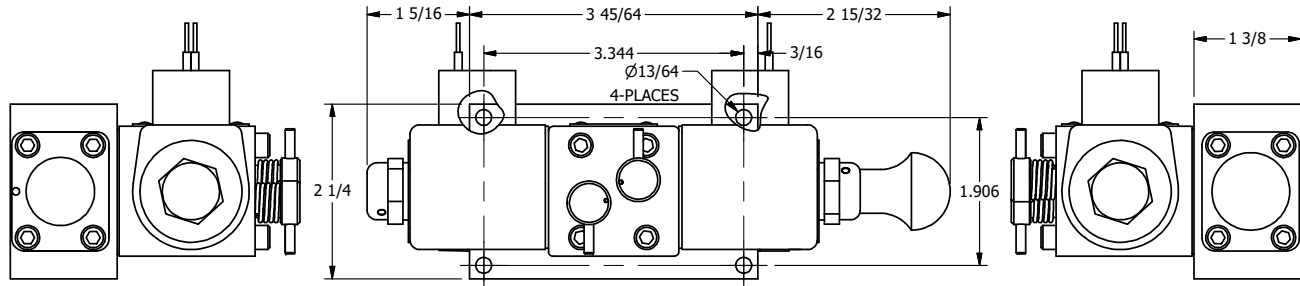

4

3

2

1

1/2" NPT CONDUIT CONNECTION

AAA
PRODUCTS INTERNATIONAL
7114 Harry Hines Blvd
Dallas, TX 75235

TITLE: 3/8" SIDE PORT, DBL SOL, 2 POS,
SOL RTN, CLASSIC,
NON-LCKNG OVRD, EXCLDR, SPL OVRD

DRAWING NO.:
DIM_SS3ONLOS