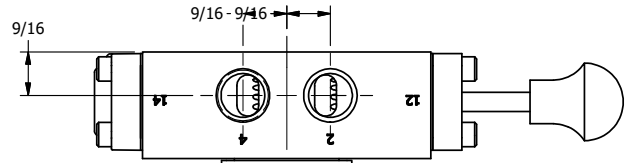

4

3

2

1

1/2" NPT CONDUIT CONNECTION

AAA
PRODUCTS INTERNATIONAL
7114 Harry Hines Blvd
Dallas, TX 75235

TITLE: 3/8" SIDE PORT, DBL SOL, 2 POS,
SOL RTN, CLASSIC,
NON-LCKNG OVRD, EXCLDR, SPL OVRD

DRAWING NO.:
DIM_SS3ONLOS