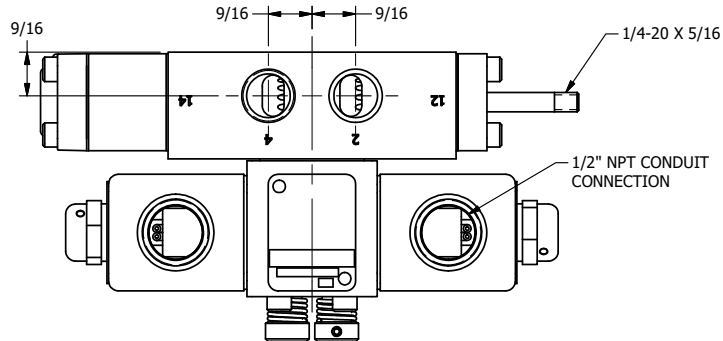

4

3

2

1

AAA
PRODUCTS
INTERNATIONAL

**AAA PRODUCTS
INTERNATIONAL**
7114 Harry Hines Blvd
Dallas, TX 75235

TITLE: 3/8" SIDE PORT, DBL SOL, 2 POS,
DTNT, SOL RTRN, CLASSIC,
N-LCKNG OVRD, EXCLDR, INDCTR PIN

DRAWING NO.:
DIM_SS30NLKQ