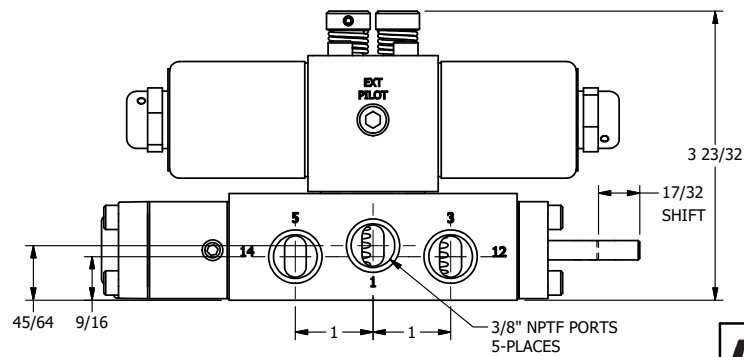

4

3

2

1

AAA
PRODUCTS
INTERNATIONAL

**AAA PRODUCTS
INTERNATIONAL**
7114 Harry Hines Blvd
Dallas, TX 75235

TITLE: 3/8" SIDE PORT, DBL SOL, 2 POS,
DTNT, SOL RTRN, CLASSIC,
N-LCKNG OVRD, EXCLDR, INDCTR PIN

DRAWING NO.:
DIM_SS30NLKQ