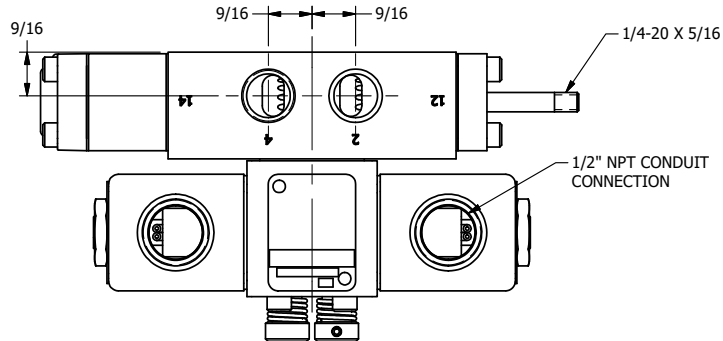

4

3

2

1

AAA
PRODUCTS
INTERNATIONAL

**AAA PRODUCTS
INTERNATIONAL**
7114 Harry Hines Blvd
Dallas, TX 75235

TITLE $\frac{3}{8}$ " SIDE PORT, DBL SOL, 2 POS,
DTNT, SOL RTRN, CLASSIC,
NON-LCKNG OVRD, THD INDCTR PIN

DRAWING NO.:
DIM_SS3ONKQ

THE INFORMATION CONTAINED WITHIN THIS DOCUMENT IS PROPRIETARY TO AAA PRODUCTS AND MAY NOT BE DISCLOSED WITHOUT PRIOR WRITTEN CONSENT

4

3

2

1