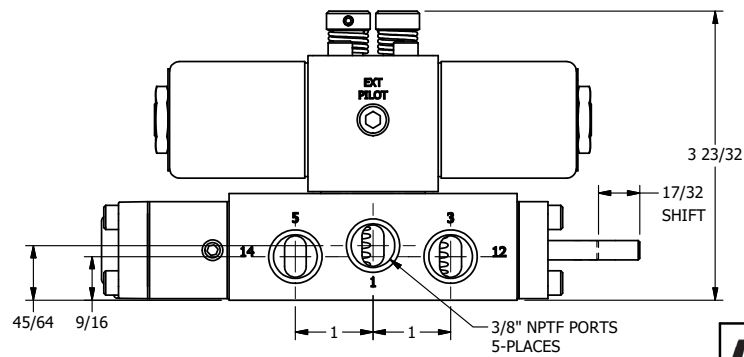

4

3

2

1

AAA
PRODUCTS
INTERNATIONAL

**AAA PRODUCTS
INTERNATIONAL**
7114 Harry Hines Blvd
Dallas, TX 75235

TITLE $\frac{3}{8}$ " SIDE PORT, DBL SOL, 2 POS,
DTNT, SOL RTRN, CLASSIC,
NON-LCKNG OVRD, THD INDCTR PIN

DRAWING NO.:
DIM_SS3ONKQ

THE INFORMATION CONTAINED WITHIN THIS DOCUMENT IS PROPRIETARY TO AAA PRODUCTS AND MAY NOT BE DISCLOSED WITHOUT PRIOR WRITTEN CONSENT

4

3

2

1