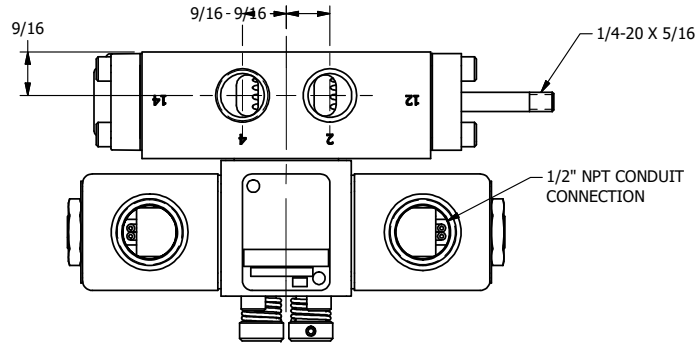

4

3

2

1

AAA
PRODUCTS
INTERNATIONAL

**AAA PRODUCTS
INTERNATIONAL**
7114 Harry Hines Blvd
Dallas, TX 75235

TITLE: 3/8" SIDE PORT, DBL SOL, 2 POS,
SOL RTN, CLASSIC,
NON-LCKNG OVRD, THD PIN

DRAWING NO.:
DIM_SS30NK