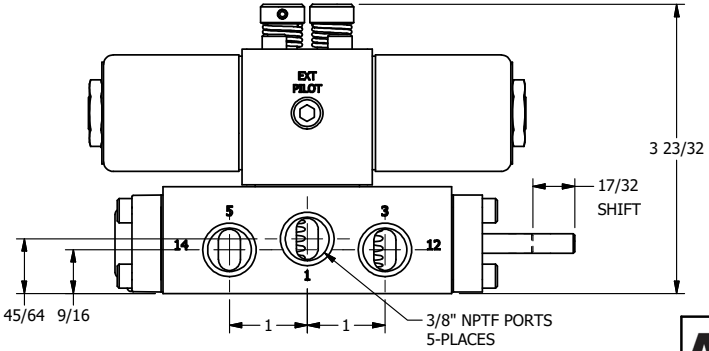

4

3

2

1

AAA
PRODUCTS
INTERNATIONAL

**AAA PRODUCTS
INTERNATIONAL**
7114 Harry Hines Blvd
Dallas, TX 75235

TITLE: 3/8" SIDE PORT, DBL SOL, 2 POS,
SOL RTN, CLASSIC,
NON-LCKNG OVRD, THD PIN

DRAWING NO.:
DIM_SS30NK