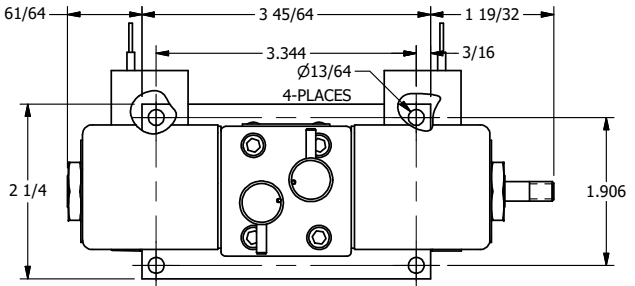

4

3

2

1

AAA
PRODUCTS
INTERNATIONAL

**AAA PRODUCTS
INTERNATIONAL**
7114 Harry Hines Blvd
Dallas, TX 75235

TITLE: 3/8" SIDE PORT, DBL SOL, 2 POS,
SOL RTN, CLASSIC,
NON-LCKNG OVRD, THD PIN

DRAWING NO.:
DIM_SS30NK