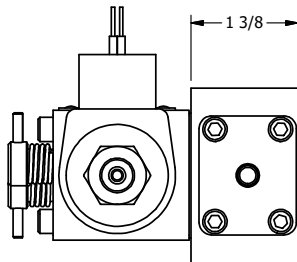

4

3

2

1

AAA
PRODUCTS
INTERNATIONAL

**AAA PRODUCTS
INTERNATIONAL**
7114 Harry Hines Blvd
Dallas, TX 75235

TITLE: 3/8" SIDE PORT, DBL SOL, 2 POS,
SOL RTN, CLASSIC,
NON-LCKNG OVRD, THD PIN

DRAWING NO.:
DIM_SS30NK