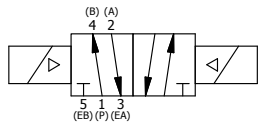

4

3

2

1

1/2" NPT CONDUIT CONNECTION

Ø13/64
4-PLACES

3/8" NPTF PORTS
5-PLACES

AAA
PRODUCTS
INTERNATIONAL

**AAA PRODUCTS
INTERNATIONAL**
7114 Harry Hines Blvd
Dallas, TX 75235

TITLE: 3/8" SIDE PORT, DBL SOL, 2 POS,
FRICTION POS, SOL RTRN,
CLASSIC SOL, NON-LCKNG OVRD

DRAWING NO.:
DIM_SS30N

THE INFORMATION CONTAINED WITHIN THIS DOCUMENT IS PROPRIETARY TO AAA PRODUCTS AND MAY NOT BE DISCLOSED WITHOUT PRIOR WRITTEN CONSENT