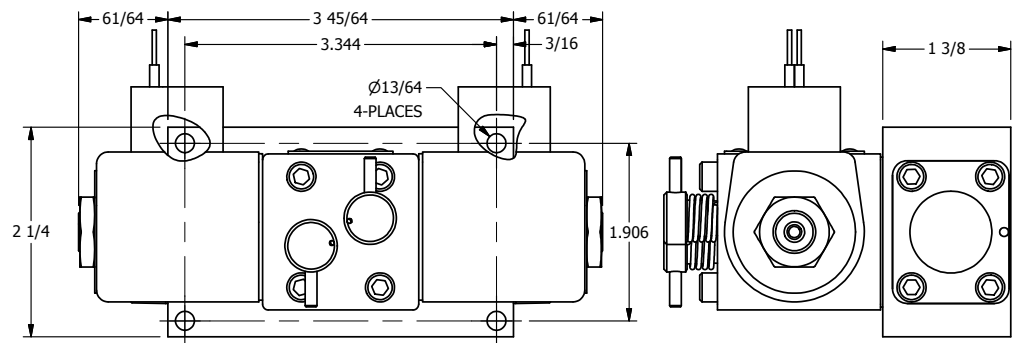

4

3

2

1

1/2" NPT CONDUIT CONNECTION

Ø13/64
4-PLACES

3/8" NPTF PORTS
5-PLACES

AAA
PRODUCTS
INTERNATIONAL

**AAA PRODUCTS
INTERNATIONAL**
7114 Harry Hines Blvd
Dallas, TX 75235

TITLE: 3/8" SIDE PORT, DBL SOL, 2 POS,
FRICTION POS, SOL RTRN,
CLASSIC SOL, NON-LCKNG OVRD

DRAWING NO.:
DIM_SS30N

THE INFORMATION CONTAINED WITHIN THIS DOCUMENT IS PROPRIETARY TO AAA PRODUCTS AND MAY NOT BE DISCLOSED WITHOUT PRIOR WRITTEN CONSENT