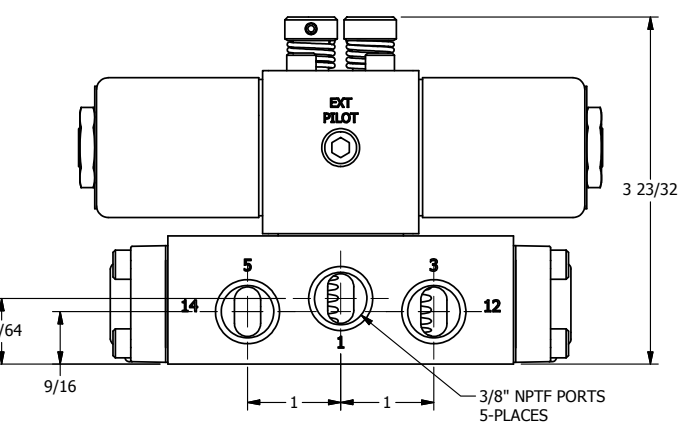

4

3

2

1

1/2" NPT CONDUIT CONNECTION

Ø13/64
4-PLACES

3/8" NPTF PORTS
5-PLACES

AAA
PRODUCTS
INTERNATIONAL

**AAA PRODUCTS
INTERNATIONAL**
7114 Harry Hines Blvd
Dallas, TX 75235

TITLE: 3/8" SIDE PORT, DBL SOL, 2 POS,
FRICTION POS, SOL RTRN,
CLASSIC SOL, NON-LCKNG OVRD

DRAWING NO.:
DIM_SS30N

THE INFORMATION CONTAINED WITHIN THIS DOCUMENT IS PROPRIETARY TO AAA PRODUCTS AND MAY NOT BE DISCLOSED WITHOUT PRIOR WRITTEN CONSENT