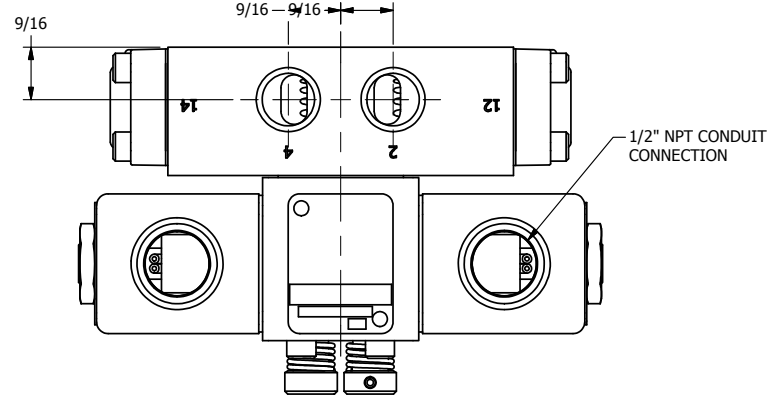

4

3

2

1

1/2" NPT CONDUIT CONNECTION

Ø13/64
4-PLACES

3/8" NPTF PORTS
5-PLACES

AAA
PRODUCTS
INTERNATIONAL

**AAA PRODUCTS
INTERNATIONAL**
7114 Harry Hines Blvd
Dallas, TX 75235

TITLE: 3/8" SIDE PORT, DBL SOL, 2 POS,
FRICTION POS, SOL RTRN,
CLASSIC SOL, NON-LCKNG OVRD

DRAWING NO.:
DIM_SS30N

THE INFORMATION CONTAINED WITHIN THIS DOCUMENT IS PROPRIETARY TO AAA PRODUCTS AND MAY NOT BE DISCLOSED WITHOUT PRIOR WRITTEN CONSENT