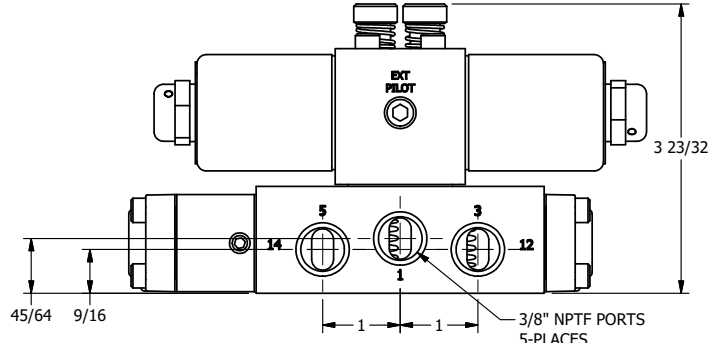

4

3

2

1

4

3

2

1

AAA
PRODUCTS
INTERNATIONAL

**AAA PRODUCTS
INTERNATIONAL**
7114 Harry Hines Blvd
Dallas, TX 75235

TITLE: **3/8" SIDE PORT, DBL SOL, 2 POS,
DTNT, SOL RTRN, CLASSIC,
LCKNG OVRD, DUST EXCLDR**

DRAWING NO.:
DIM_SS30LQ

THE INFORMATION CONTAINED WITHIN THIS DOCUMENT IS PROPRIETARY TO AAA PRODUCTS AND MAY NOT BE DISCLOSED WITHOUT PRIOR WRITTEN CONSENT