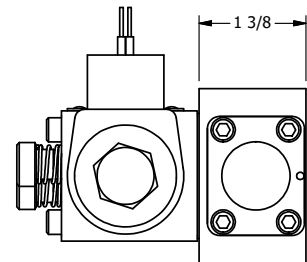

4

3

2

1

4

3

2

1

AAA
PRODUCTS
INTERNATIONAL

**AAA PRODUCTS
INTERNATIONAL**
7114 Harry Hines Blvd
Dallas, TX 75235

TITLE: **3/8" SIDE PORT, DBL SOL, 2 POS,
DTNT, SOL RTRN, CLASSIC,
LCKNG OVRD, DUST EXCLDR**

DRAWING NO.:
DIM_SS30LQ