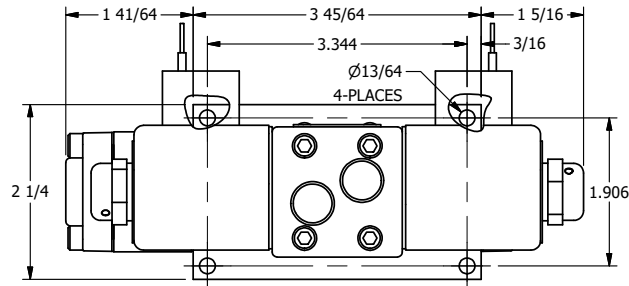

4

3

2

1

4

3

2

1

AAA
PRODUCTS
INTERNATIONAL

**AAA PRODUCTS
INTERNATIONAL**
7114 Harry Hines Blvd
Dallas, TX 75235

TITLE: **3/8" SIDE PORT, DBL SOL, 2 POS,
DTNT, SOL RTRN, CLASSIC,
LCKNG OVRD, DUST EXCLDR**

DRAWING NO.:
DIM_SS30LQ