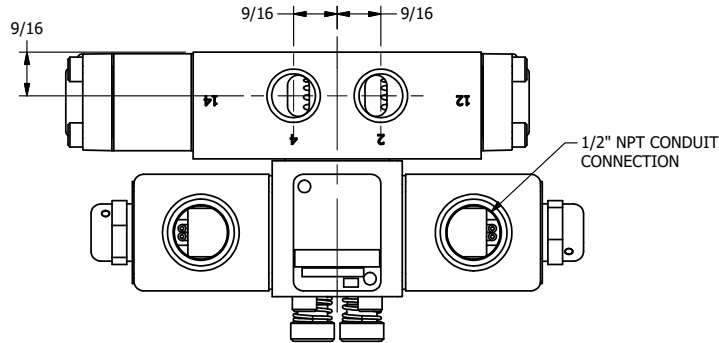

4

3

2

1

4

3

2

1

AAA
PRODUCTS
INTERNATIONAL

**AAA PRODUCTS
INTERNATIONAL**
7114 Harry Hines Blvd
Dallas, TX 75235

TITLE: **3/8" SIDE PORT, DBL SOL, 2 POS,
DTNT, SOL RTRN, CLASSIC,
LCKNG OVRD, DUST EXCLDR**

DRAWING NO.:
DIM_SS30LQ