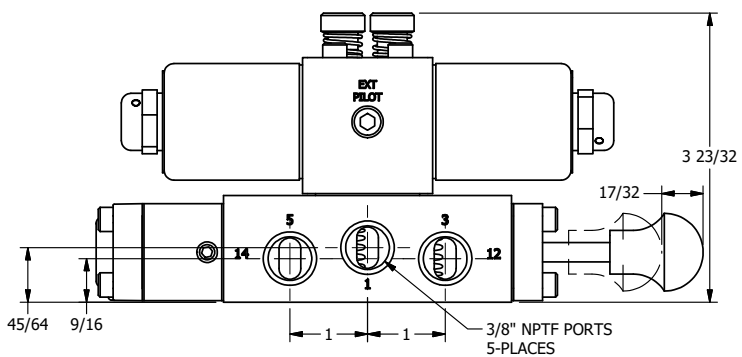

4

3

2

1

**AAA**  
PRODUCTS  
INTERNATIONAL

**AAA PRODUCTS  
INTERNATIONAL**  
7114 Harry Hines Blvd  
Dallas, TX 75235

TITLE: **3/8" SIDE PORT, DBL SOL, 2 POS,  
DTNT, SOL RTRN, CLASSIC,  
LCKNG OVRD, EXCLDR, SPL OVRD**

DRAWING NO.:  
**DIM\_SS30LOSQ**

THE INFORMATION CONTAINED WITHIN THIS DOCUMENT IS PROPRIETARY TO AAA PRODUCTS AND MAY NOT BE DISCLOSED WITHOUT PRIOR WRITTEN CONSENT

4

3

2

1

B

B