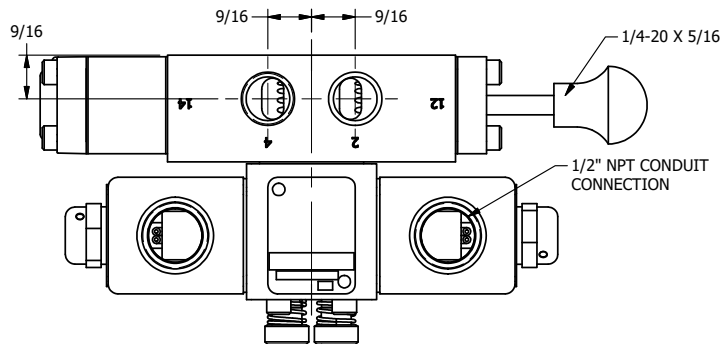

4

3

2

1

**AAA**  
PRODUCTS  
INTERNATIONAL

**AAA PRODUCTS  
INTERNATIONAL**  
7114 Harry Hines Blvd  
Dallas, TX 75235

TITLE: **3/8" SIDE PORT, DBL SOL, 2 POS,  
DTNT, SOL RTRN, CLASSIC,  
LCKNG OVRD, EXCLDR, SPL OVRD**

DRAWING NO.:  
**DIM\_SS30LOSQ**

THE INFORMATION CONTAINED WITHIN THIS DOCUMENT IS PROPRIETARY TO AAA PRODUCTS AND MAY NOT BE DISCLOSED WITHOUT PRIOR WRITTEN CONSENT

4

3

2

1

B

B