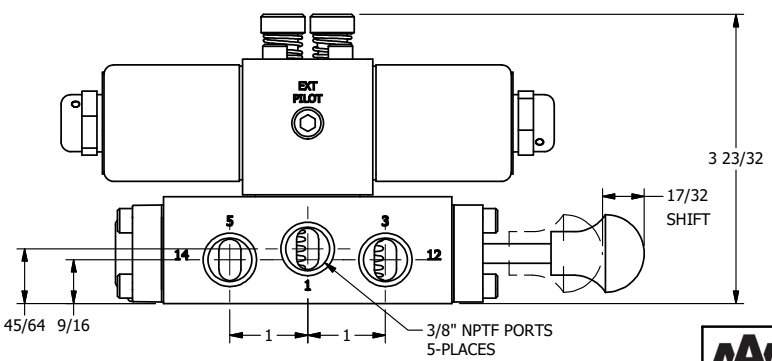

4

3

2

1

1/2" NPT CONDUIT CONNECTION

1 3/8

3/8" NPTF PORTS 5-PLACES

**AAA**  
PRODUCTS INTERNATIONAL  
7114 Harry Hines Blvd  
Dallas, TX 75235

TITLE: 3/8" SIDE PORT, DBL SOL, 2 POS,  
FRCTN POS, SOL RTRN, CLASSIC SOL,  
LCKNG OVRD, EXCLDR, SPL OVRD

DRAWING NO.:  
DIM\_SS3OLO5

4

3

2

THE INFORMATION CONTAINED WITHIN THIS DOCUMENT IS PROPRIETARY TO AAA PRODUCTS AND MAY NOT BE DISCLOSED WITHOUT PRIOR WRITTEN CONSENT