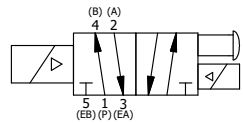

4

3

2

1

1/2" NPT CONDUIT CONNECTION

1 3/8

3/8" NPTF PORTS 5-PLACES

**AAA**  
PRODUCTS INTERNATIONAL  
7114 Harry Hines Blvd  
Dallas, TX 75235

TITLE: 3/8" SIDE PORT, DBL SOL, 2 POS,  
FRCTN POS, SOL RTRN, CLASSIC SOL,  
LCKNG OVRD, EXCLDR, SPL OVRD

DRAWING NO.:  
DIM\_SS3OLO5

4

3

2

THE INFORMATION CONTAINED WITHIN THIS DOCUMENT IS PROPRIETARY TO AAA PRODUCTS AND MAY NOT BE DISCLOSED WITHOUT PRIOR WRITTEN CONSENT