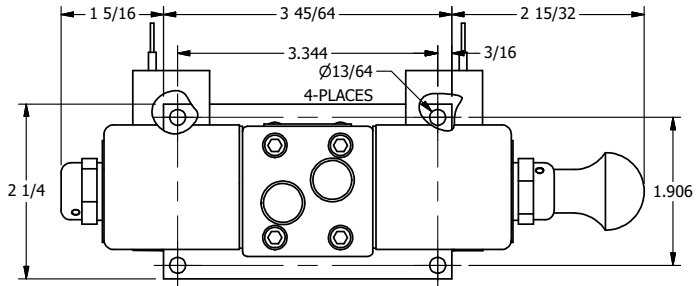

4

3

2

1

1/2" NPT CONDUIT CONNECTION

1 3/8

3/8" NPTF PORTS 5-PLACES

**AAA**  
PRODUCTS INTERNATIONAL  
7114 Harry Hines Blvd  
Dallas, TX 75235

TITLE: 3/8" SIDE PORT, DBL SOL, 2 POS,  
FRCTN POS, SOL RTRN, CLASSIC SOL,  
LCKNG OVRD, EXCLDR, SPL OVRD

DRAWING NO.:  
DIM\_SS3OLO5

4

3

2

THE INFORMATION CONTAINED WITHIN THIS DOCUMENT IS PROPRIETARY TO AAA PRODUCTS AND MAY NOT BE DISCLOSED WITHOUT PRIOR WRITTEN CONSENT