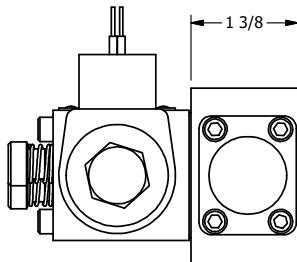

4

3

2

1

1/2" NPT CONDUIT CONNECTION

1 3/8

3/8" NPTF PORTS 5-PLACES

**AAA**  
PRODUCTS INTERNATIONAL  
7114 Harry Hines Blvd  
Dallas, TX 75235

TITLE: 3/8" SIDE PORT, DBL SOL, 2 POS,  
FRCTN POS, SOL RTRN, CLASSIC SOL,  
LCKNG OVRD, EXCLDR, SPL OVRD

DRAWING NO.:  
DIM\_SS3OLO5

4

3

2

THE INFORMATION CONTAINED WITHIN THIS DOCUMENT IS PROPRIETARY TO AAA PRODUCTS AND MAY NOT BE DISCLOSED WITHOUT PRIOR WRITTEN CONSENT