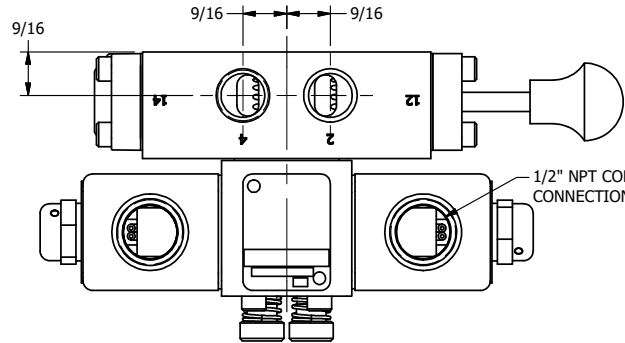

4

3

2

1

1/2" NPT CONDUIT CONNECTION

1 3/8

3/8" NPTF PORTS 5-PLACES

**AAA**  
PRODUCTS INTERNATIONAL  
7114 Harry Hines Blvd  
Dallas, TX 75235

TITLE: 3/8" SIDE PORT, DBL SOL, 2 POS,  
FRCTN POS, SOL RTRN, CLASSIC SOL,  
LCKNG OVRD, EXCLDR, SPL OVRD

DRAWING NO.:  
DIM\_SS3OLO5

4

3

2

THE INFORMATION CONTAINED WITHIN THIS DOCUMENT IS PROPRIETARY TO AAA PRODUCTS AND MAY NOT BE DISCLOSED WITHOUT PRIOR WRITTEN CONSENT