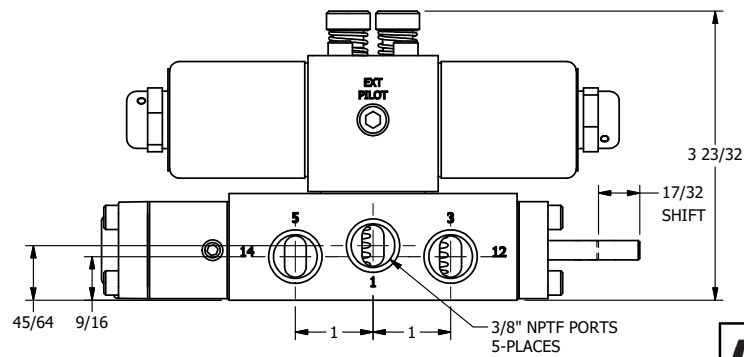

4

3

2

1

AAA
PRODUCTS
INTERNATIONAL

**AAA PRODUCTS
INTERNATIONAL**
7114 Harry Hines Blvd
Dallas, TX 75235

TITLE $\frac{3}{8}$ " SIDE PORT, DBL SOL, 2 POS,
DTNT, SOL RTRN, CLASSIC,
LCKNG OVRD, EXCLDR, INDCTR PIN

DRAWING NO.:
DIM_SS30LKQ

THE INFORMATION CONTAINED WITHIN THIS DOCUMENT IS PROPRIETARY TO AAA PRODUCTS AND MAY NOT BE DISCLOSED WITHOUT PRIOR WRITTEN CONSENT

4

3

2

1