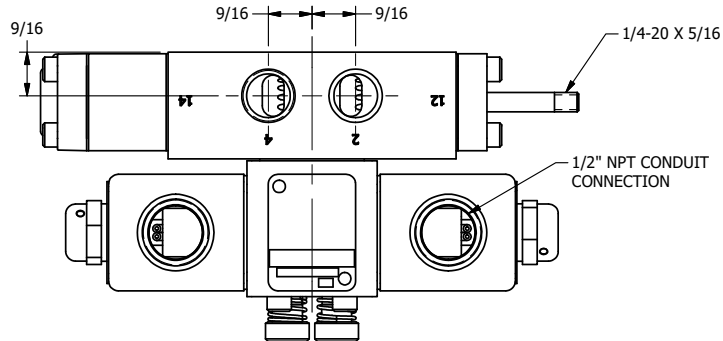

4

3

2

1

AAA
PRODUCTS
INTERNATIONAL

**AAA PRODUCTS
INTERNATIONAL**
7114 Harry Hines Blvd
Dallas, TX 75235

TITLE $\frac{3}{8}$ " SIDE PORT, DBL SOL, 2 POS,
DTNT, SOL RTRN, CLASSIC,
LCKNG OVRD, EXCLDR, INDCTR PIN

DRAWING NO.:
DIM_SS30LKQ

THE INFORMATION CONTAINED WITHIN THIS DOCUMENT IS PROPRIETARY TO AAA PRODUCTS AND MAY NOT BE DISCLOSED WITHOUT PRIOR WRITTEN CONSENT

4

3

2

1