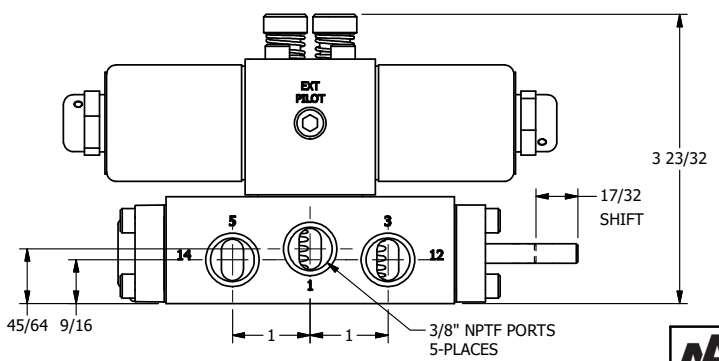

4

3

2

1

3/8" NPTF PORTS
5-PLACES

AAA
PRODUCTS
INTERNATIONAL

**AAA PRODUCTS
INTERNATIONAL**
7114 Harry Hines Blvd
Dallas, TX 75235

TITLE: 3/8" SIDE PORT, DBL SOL, 2 POS,
FRCTN POS, SOL RTRN, CLASSIC SOL,
LCKNG OVRD, EXCLDR, THD PIN

DRAWING NO.:
DIM_SS30LK

4

3

2

1

THE INFORMATION CONTAINED WITHIN THIS DOCUMENT IS PROPRIETARY TO AAA PRODUCTS AND MAY NOT BE DISCLOSED WITHOUT PRIOR WRITTEN CONSENT