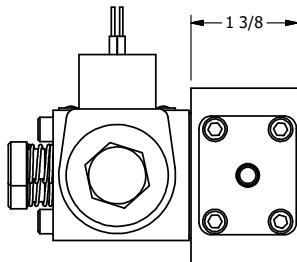

4

3

2

1

3/8" NPTF PORTS
5-PLACES

AAA
PRODUCTS
INTERNATIONAL

**AAA PRODUCTS
INTERNATIONAL**
7114 Harry Hines Blvd
Dallas, TX 75235

TITLE: 3/8" SIDE PORT, DBL SOL, 2 POS,
FRCTN POS, SOL RTRN, CLASSIC SOL,
LCKNG OVRD, EXCLDR, THD PIN

DRAWING NO.:
DIM_SS30LK

4

3

2

1

THE INFORMATION CONTAINED WITHIN THIS DOCUMENT IS PROPRIETARY TO AAA PRODUCTS AND MAY NOT BE DISCLOSED WITHOUT PRIOR WRITTEN CONSENT