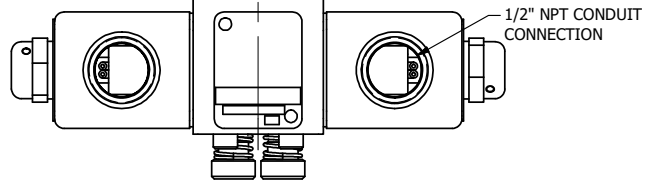

4

3

2

1

3/8" NPTF PORTS
5-PLACES

AAA
PRODUCTS
INTERNATIONAL

**AAA PRODUCTS
INTERNATIONAL**
7114 Harry Hines Blvd
Dallas, TX 75235

TITLE: 3/8" SIDE PORT, DBL SOL, 2 POS,
FRCTN POS, SOL RTRN, CLASSIC SOL,
LCKNG OVRD, EXCLDR, THD PIN

DRAWING NO.:
DIM_SS30LK

4

3

2

1

THE INFORMATION CONTAINED WITHIN THIS DOCUMENT IS PROPRIETARY TO AAA PRODUCTS AND MAY NOT BE DISCLOSED WITHOUT PRIOR WRITTEN CONSENT