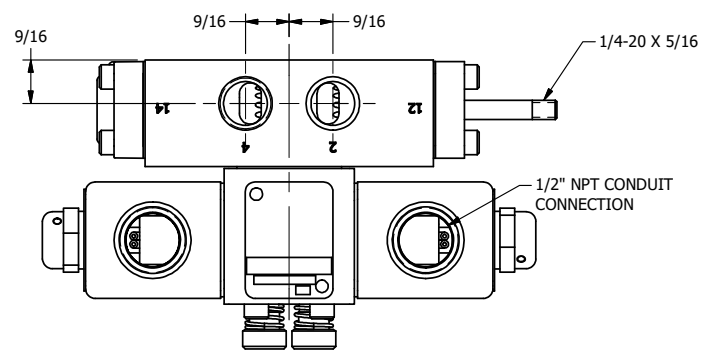

4

3

2

1

3/8" NPTF PORTS
5-PLACES

AAA
PRODUCTS
INTERNATIONAL

**AAA PRODUCTS
INTERNATIONAL**
7114 Harry Hines Blvd
Dallas, TX 75235

TITLE: 3/8" SIDE PORT, DBL SOL, 2 POS,
FRCTN POS, SOL RTRN, CLASSIC SOL,
LCKNG OVRD, EXCLDR, THD PIN

DRAWING NO.:
DIM_SS30LK

4

3

2

1

THE INFORMATION CONTAINED WITHIN THIS DOCUMENT IS PROPRIETARY TO AAA PRODUCTS AND MAY NOT BE DISCLOSED WITHOUT PRIOR WRITTEN CONSENT