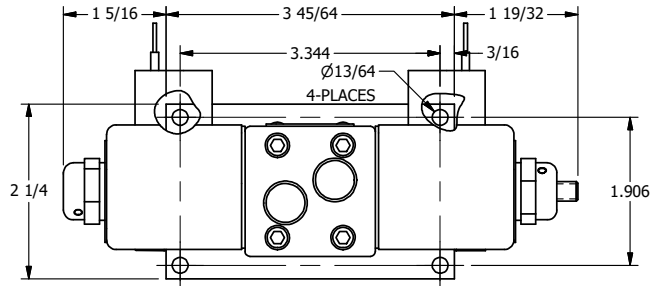

4

3

2

1

3/8" NPTF PORTS
5-PLACES

AAA
PRODUCTS
INTERNATIONAL

**AAA PRODUCTS
INTERNATIONAL**
7114 Harry Hines Blvd
Dallas, TX 75235

TITLE: 3/8" SIDE PORT, DBL SOL, 2 POS,
FRCTN POS, SOL RTRN, CLASSIC SOL,
LCKNG OVRD, EXCLDR, THD PIN

DRAWING NO.:
DIM_SS30LK

4

3

2

1

THE INFORMATION CONTAINED WITHIN THIS DOCUMENT IS PROPRIETARY TO AAA PRODUCTS AND MAY NOT BE DISCLOSED WITHOUT PRIOR WRITTEN CONSENT