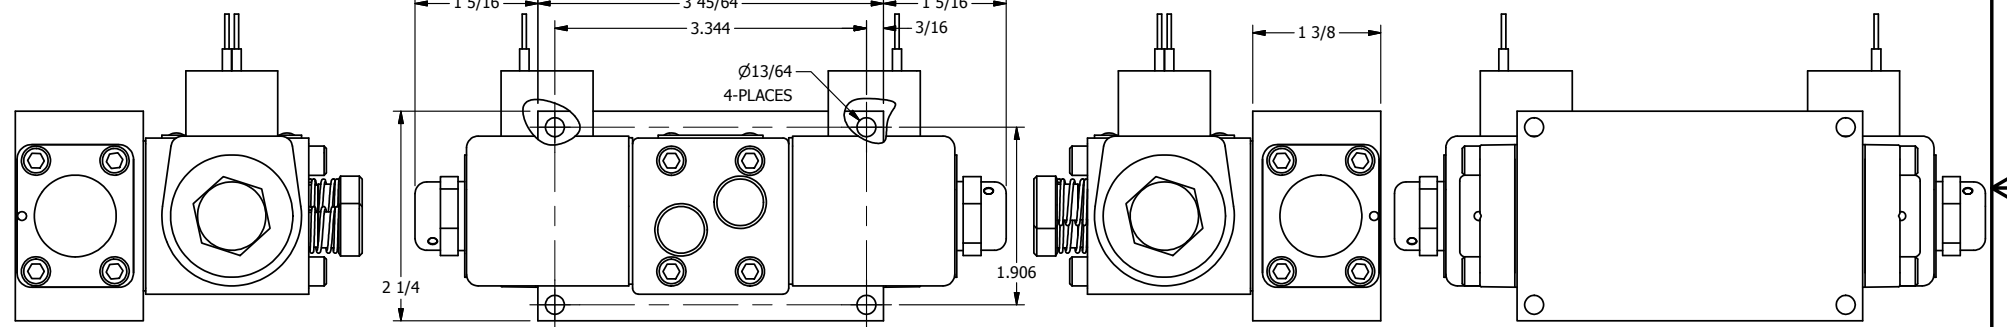

4

3

2

1

AAA
PRODUCTS
INTERNATIONAL

AAA PRODUCTS INTERNATIONAL
7114 Harry Hines Blvd
Dallas, TX 75235

TITLE $\frac{3}{8}$ " SIDE PORT, DBL SOL, 2 POS,
FRICTN POS, SOL RTRN, CLASSIC SOL,
LCKNG OVRD, DUST EXCLDR

DRAWING NO.:
DIM_SS30L

THE INFORMATION CONTAINED WITHIN THIS DOCUMENT IS PROPRIETARY TO AAA PRODUCTS AND MAY NOT BE DISCLOSED WITHOUT PRIOR WRITTEN CONSENT

4

3

2

1