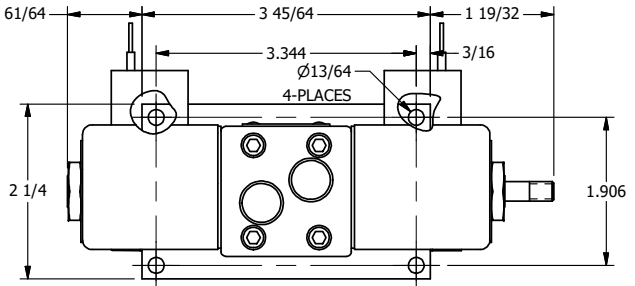

4

3

2

1

4

3

2

AAA
PRODUCTS
INTERNATIONAL

**AAA PRODUCTS
INTERNATIONAL**
7114 Harry Hines Blvd
Dallas, TX 75235

TITLE: 3/8" SIDE PORT, DBL SOL, 2 POS,
FRCTN POS, SOL RTRN, CLASSIC SOL,
LCKNG OVRD, THREADED INDCTR PIN

DRAWING NO.:
DIM_SS30K

THE INFORMATION CONTAINED WITHIN THIS DOCUMENT IS PROPRIETARY TO AAA PRODUCTS AND MAY NOT BE DISCLOSED WITHOUT PRIOR WRITTEN CONSENT