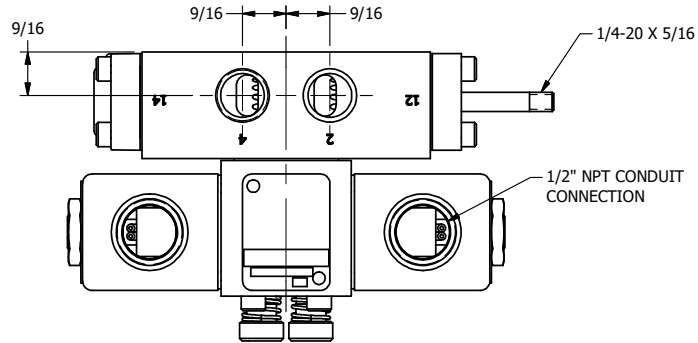

4

3

2

1

4

3

2

AAA
PRODUCTS
INTERNATIONAL

**AAA PRODUCTS
INTERNATIONAL**
7114 Harry Hines Blvd
Dallas, TX 75235

TITLE: 3/8" SIDE PORT, DBL SOL, 2 POS,
FRCTN POS, SOL RTRN, CLASSIC SOL,
LCKNG OVRD, THREADED INDCTR PIN

DRAWING NO.:
DIM_SS30K

THE INFORMATION CONTAINED WITHIN THIS DOCUMENT IS PROPRIETARY TO AAA PRODUCTS AND MAY NOT BE DISCLOSED WITHOUT PRIOR WRITTEN CONSENT