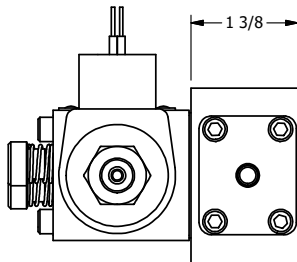

4

3

2

1

4

3

2

AAA
PRODUCTS
INTERNATIONAL

**AAA PRODUCTS
INTERNATIONAL**
7114 Harry Hines Blvd
Dallas, TX 75235

TITLE: 3/8" SIDE PORT, DBL SOL, 2 POS,
FRCTN POS, SOL RTRN, CLASSIC SOL,
LCKNG OVRD, THREADED INDCTR PIN

DRAWING NO.:
DIM_SS30K

THE INFORMATION CONTAINED WITHIN THIS DOCUMENT IS PROPRIETARY TO AAA PRODUCTS AND MAY NOT BE DISCLOSED WITHOUT PRIOR WRITTEN CONSENT