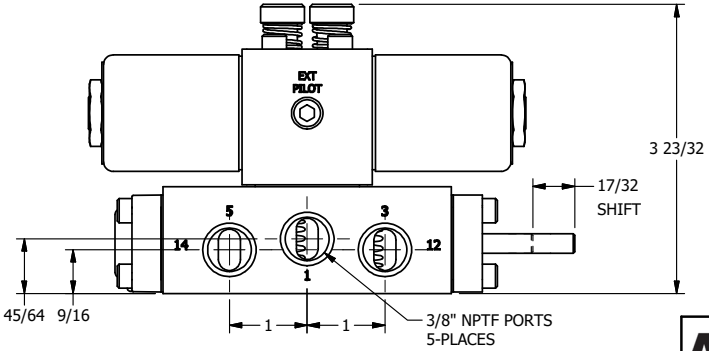

4

3

2

1

4

3

2

AAA
PRODUCTS
INTERNATIONAL

**AAA PRODUCTS
INTERNATIONAL**
7114 Harry Hines Blvd
Dallas, TX 75235

TITLE: 3/8" SIDE PORT, DBL SOL, 2 POS,
FRCTN POS, SOL RTRN, CLASSIC SOL,
LCKNG OVRD, THREADED INDCTR PIN

DRAWING NO.:
DIM_SS30K

THE INFORMATION CONTAINED WITHIN THIS DOCUMENT IS PROPRIETARY TO AAA PRODUCTS AND MAY NOT BE DISCLOSED WITHOUT PRIOR WRITTEN CONSENT