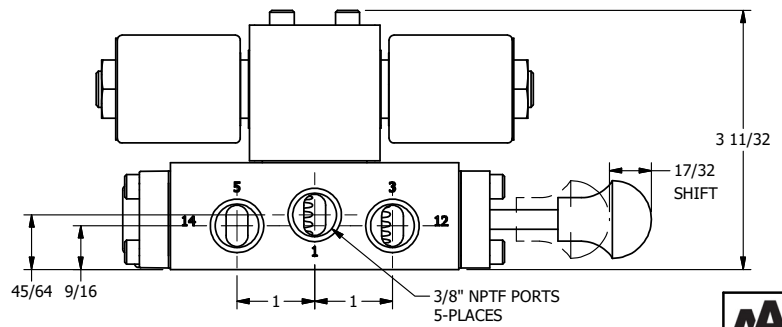

4

3

2

1

1/8" NPTF TAPPED VENT 2-PLACES

AAA
PRODUCTS
INTERNATIONAL

AAA PRODUCTS INTERNATIONAL
7114 Harry Hines Blvd
Dallas, TX 75235

TITLE: 3/8" SIDE PORT, DBL SOL, 2 POS,
SOL RTN, MOLD-OVER,
TPD VENT, MAN SPL OVRD

DRAWING NO.:
DIM_SS3MTOS

THE INFORMATION CONTAINED WITHIN THIS DOCUMENT IS PROPRIETARY TO AAA PRODUCTS AND MAY NOT BE DISCLOSED WITHOUT PRIOR WRITTEN CONSENT

4

3

2

1