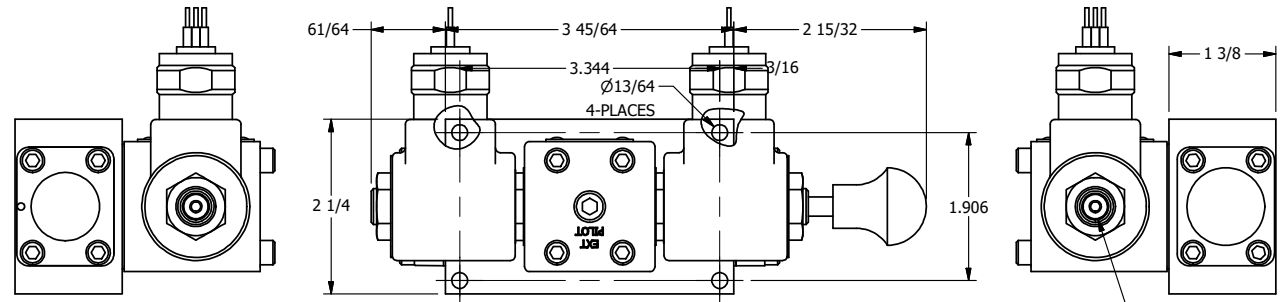

4

3

2

1

1/8" NPTF TAPPED VENT 2-PLACES

AAA
PRODUCTS
INTERNATIONAL

AAA PRODUCTS INTERNATIONAL
7114 Harry Hines Blvd
Dallas, TX 75235

TITLE: 3/8" SIDE PORT, DBL SOL, 2 POS,
SOL RTN, MOLD-OVER,
TPD VENT, MAN SPL OVRD

DRAWING NO.:
DIM_SS3MTOS

THE INFORMATION CONTAINED WITHIN THIS DOCUMENT IS PROPRIETARY TO AAA PRODUCTS AND MAY NOT BE DISCLOSED WITHOUT PRIOR WRITTEN CONSENT

4

3

2

1