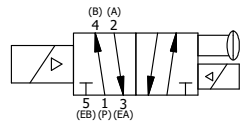

4

3

2

1

1/8" NPTF TAPPED VENT 2-PLACES

AAA
PRODUCTS
INTERNATIONAL

AAA PRODUCTS INTERNATIONAL
7114 Harry Hines Blvd
Dallas, TX 75235

TITLE: 3/8" SIDE PORT, DBL SOL, 2 POS,
SOL RTN, MOLD-OVER,
TPD VENT, MAN SPL OVRD