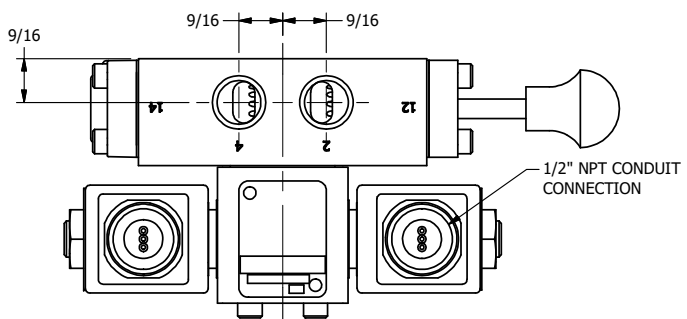

4

3

2

1

1/8" NPTF TAPPED VENT 2-PLACES

AAA
PRODUCTS
INTERNATIONAL

AAA PRODUCTS INTERNATIONAL
7114 Harry Hines Blvd
Dallas, TX 75235

TITLE: 3/8" SIDE PORT, DBL SOL, 2 POS,
SOL RTN, MOLD-OVER,
TPD VENT, MAN SPL OVRD

DRAWING NO.:
DIM_SS3MTOS

THE INFORMATION CONTAINED WITHIN THIS DOCUMENT IS PROPRIETARY TO AAA PRODUCTS AND MAY NOT BE DISCLOSED WITHOUT PRIOR WRITTEN CONSENT

4

3

2

1