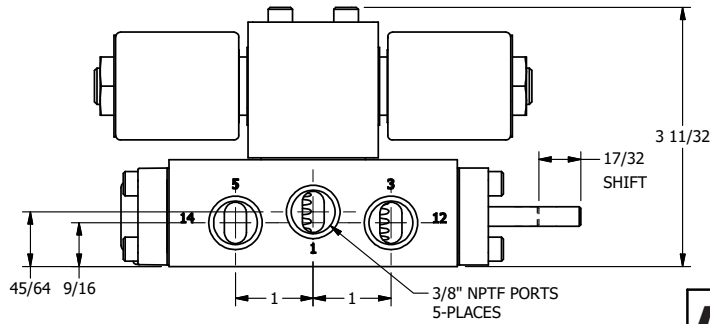

4

3

2

1

AAA
PRODUCTS
INTERNATIONAL

AAA PRODUCTS INTERNATIONAL
7114 Harry Hines Blvd
Dallas, TX 75235

TITLE: 3/8" SIDE PORT, DBL SOL, 2 POS,
SOL RTN, MOLD-OVER,
TPD VENT, THD PIN

DRAWING NO.:
DIM_SS3MTK