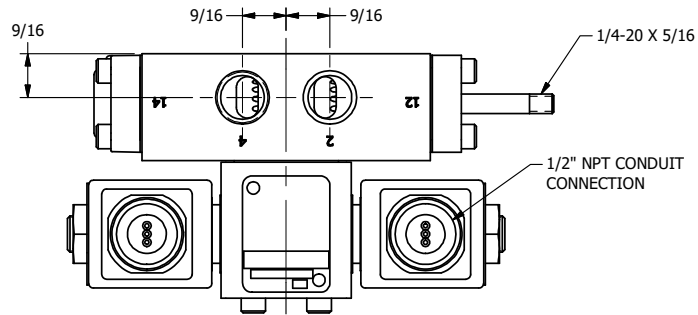

4

3

2

1

AAA
PRODUCTS
INTERNATIONAL

AAA PRODUCTS INTERNATIONAL
7114 Harry Hines Blvd
Dallas, TX 75235

TITLE: 3/8" SIDE PORT, DBL SOL, 2 POS,
SOL RTN, MOLD-OVER,
TPD VENT, THD PIN

DRAWING NO.:
DIM_SS3MTK