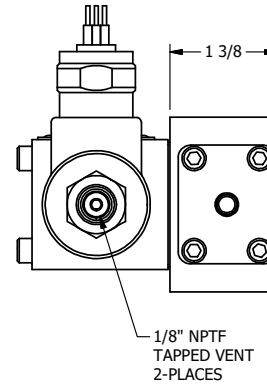

4

3

2

1

AAA
PRODUCTS
INTERNATIONAL

AAA PRODUCTS INTERNATIONAL
7114 Harry Hines Blvd
Dallas, TX 75235

TITLE: 3/8" SIDE PORT, DBL SOL, 2 POS,
SOL RTN, MOLD-OVER,
TPD VENT, THD PIN

DRAWING NO.:
DIM_SS3MTK