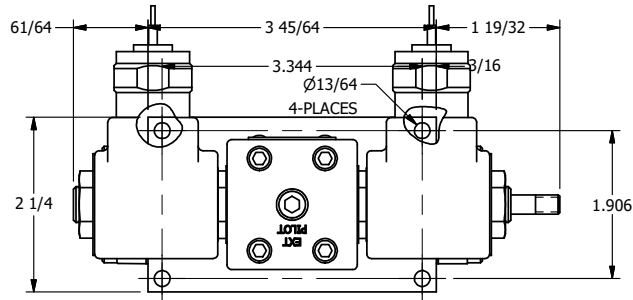

4

3

2

1

AAA
PRODUCTS
INTERNATIONAL

AAA PRODUCTS INTERNATIONAL
7114 Harry Hines Blvd
Dallas, TX 75235

TITLE: 3/8" SIDE PORT, DBL SOL, 2 POS,
SOL RTN, MOLD-OVER,
TPD VENT, THD PIN

DRAWING NO.:
DIM_SS3MTK