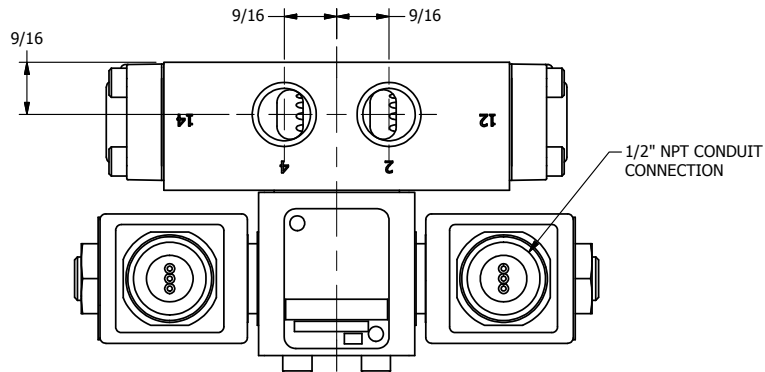

4

3

2

1

1/2" NPT CONDUIT CONNECTION

**AAA**  
PRODUCTS  
INTERNATIONAL

**AAA PRODUCTS  
INTERNATIONAL**  
7114 Harry Hines Blvd  
Dallas, TX 75235

TITLE  $3/8$ " SIDE PORT, DBL SOL, 2 POS,  
FRICTION POS, SOL RTRN,  
MOLD-OVER, TAPPED EXHST

DRAWING NO.:  
DIM\_SS3MT

4

3

2

1

THE INFORMATION CONTAINED WITHIN THIS DOCUMENT IS PROPRIETARY TO AAA PRODUCTS AND MAY NOT BE DISCLOSED WITHOUT PRIOR WRITTEN CONSENT