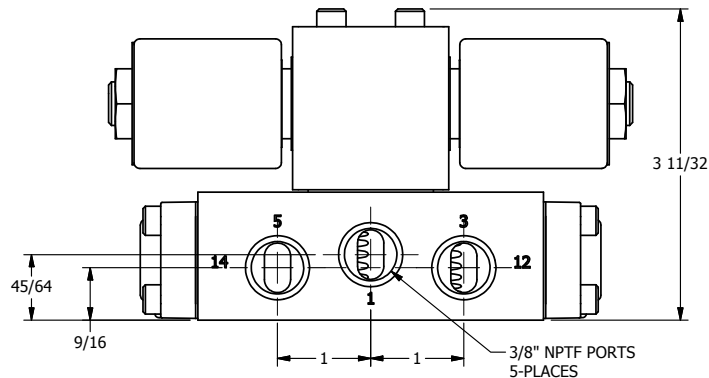

4

3

2

1

1/2" NPT CONDUIT CONNECTION

**AAA**  
PRODUCTS  
INTERNATIONAL

**AAA PRODUCTS  
INTERNATIONAL**  
7114 Harry Hines Blvd  
Dallas, TX 75235

TITLE  $3/8$ " SIDE PORT, DBL SOL, 2 POS,  
FRICTION POS, SOL RTRN,  
MOLD-OVER, TAPPED EXHST

DRAWING NO.:  
DIM\_SS3MT

4

3

2

1

THE INFORMATION CONTAINED WITHIN THIS DOCUMENT IS PROPRIETARY TO AAA PRODUCTS AND MAY NOT BE DISCLOSED WITHOUT PRIOR WRITTEN CONSENT