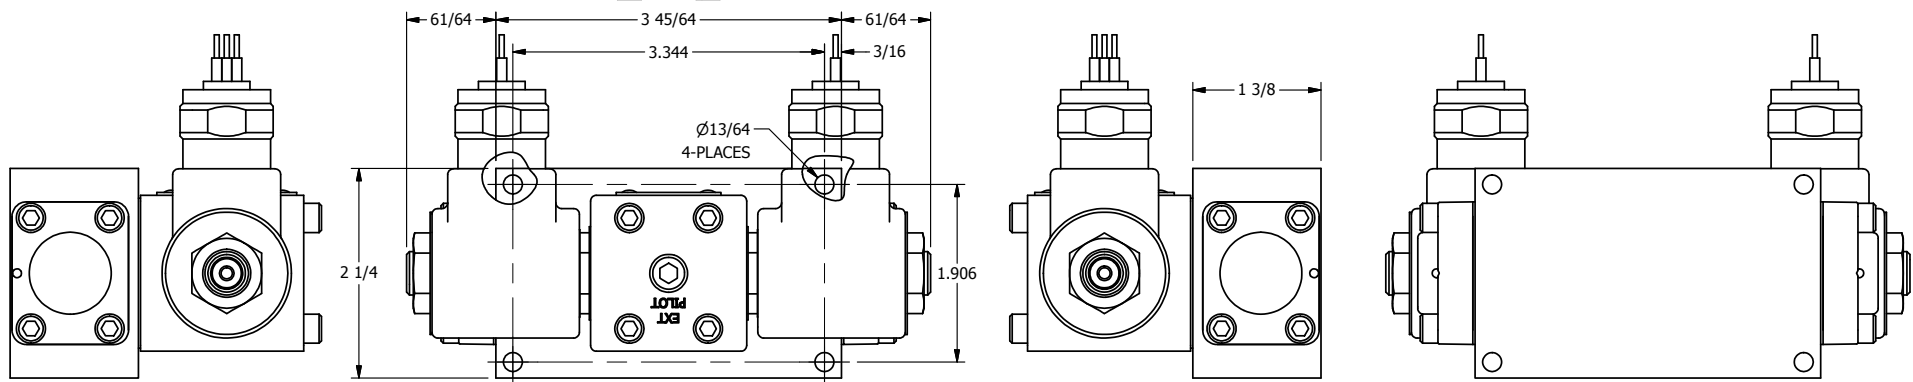

4

3

2

1

1/2" NPT CONDUIT CONNECTION

**AAA**  
PRODUCTS  
INTERNATIONAL

**AAA PRODUCTS  
INTERNATIONAL**  
7114 Harry Hines Blvd  
Dallas, TX 75235

TITLE  $3/8$ " SIDE PORT, DBL SOL, 2 POS,  
FRICTION POS, SOL RTRN,  
MOLD-OVER, TAPPED EXHST