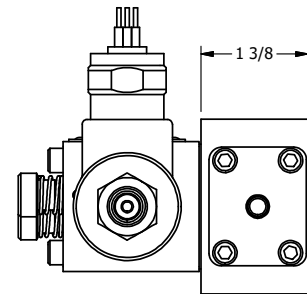

4

3

2

1

4

3

2

AAA
PRODUCTS
INTERNATIONAL

**AAA PRODUCTS
INTERNATIONAL**
7114 Harry Hines Blvd
Dallas, TX 75235

TITLE: 3/8" SIDE PORT, DBL SOL, 2 POS,
FRCTN POS, SOL RTRN, MOLD-OVER,
LCKNG OVRD, TPD VENT, THD PIN

DRAWING NO.:
DIM_SS3MOTK

THE INFORMATION CONTAINED WITHIN THIS DOCUMENT IS PROPRIETARY TO AAA PRODUCTS AND MAY NOT BE DISCLOSED WITHOUT PRIOR WRITTEN CONSENT