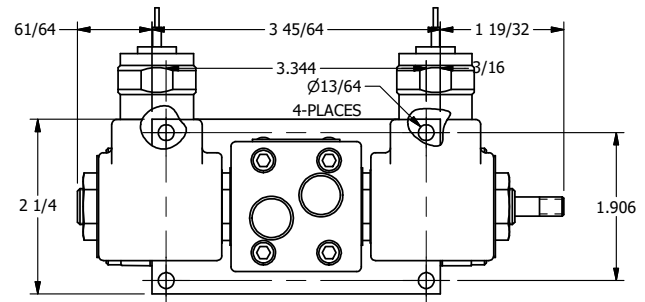

4

3

2

1

4

3

2

**AAA**  
PRODUCTS  
INTERNATIONAL

**AAA PRODUCTS  
INTERNATIONAL**  
7114 Harry Hines Blvd  
Dallas, TX 75235

TITLE: 3/8" SIDE PORT, DBL SOL, 2 POS,  
FRCTN POS, SOL RTRN, MOLD-OVER,  
LCKNG OVRD, TPD VENT, THD PIN

DRAWING NO.:  
DIM\_SS3MOTK