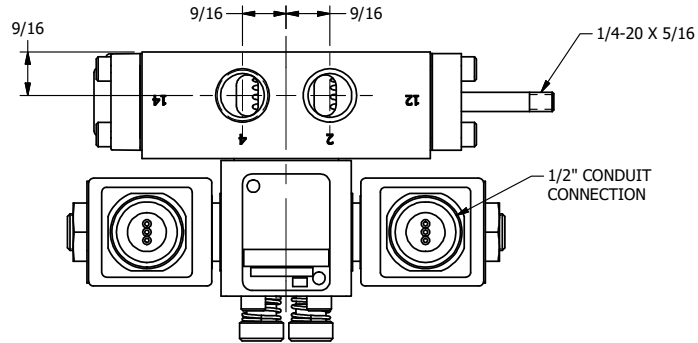

4

3

2

1

4

3

2

AAA
PRODUCTS
INTERNATIONAL

**AAA PRODUCTS
INTERNATIONAL**
7114 Harry Hines Blvd
Dallas, TX 75235

TITLE: 3/8" SIDE PORT, DBL SOL, 2 POS,
FRCTN POS, SOL RTRN, MOLD-OVER,
LCKNG OVRD, TPD VENT, THD PIN

DRAWING NO.:
DIM_SS3MOTK

THE INFORMATION CONTAINED WITHIN THIS DOCUMENT IS PROPRIETARY TO AAA PRODUCTS AND MAY NOT BE DISCLOSED WITHOUT PRIOR WRITTEN CONSENT