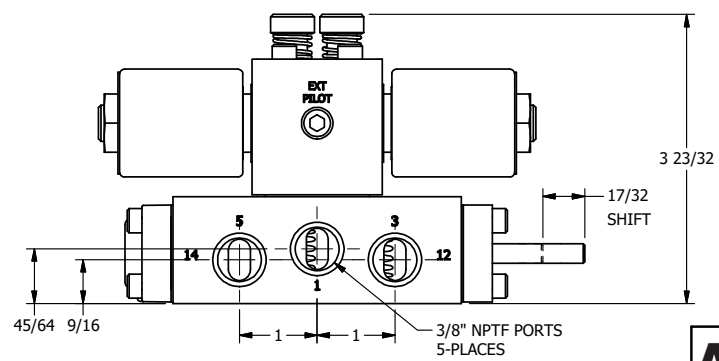

4

3

2

1

4

3

2

AAA
PRODUCTS
INTERNATIONAL

**AAA PRODUCTS
INTERNATIONAL**
7114 Harry Hines Blvd
Dallas, TX 75235

TITLE: 3/8" SIDE PORT, DBL SOL, 2 POS,
FRCTN POS, SOL RTRN, MOLD-OVER,
LCKNG OVRD, TPD VENT, THD PIN

DRAWING NO.:
DIM_SS3MOTK

THE INFORMATION CONTAINED WITHIN THIS DOCUMENT IS PROPRIETARY TO AAA PRODUCTS AND MAY NOT BE DISCLOSED WITHOUT PRIOR WRITTEN CONSENT