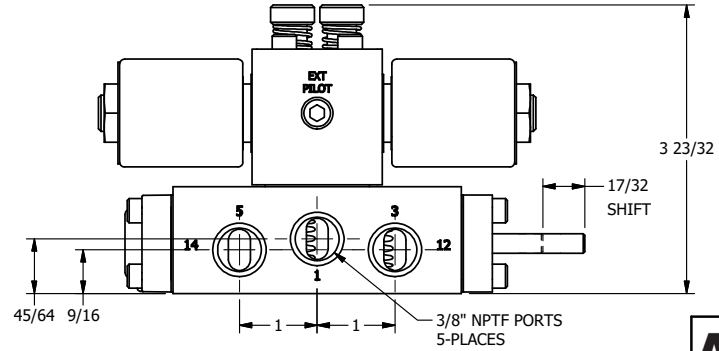

4

3

2

1

4

3

2

AAA
PRODUCTS
INTERNATIONAL

**AAA PRODUCTS
INTERNATIONAL**
7114 Harry Hines Blvd
Dallas, TX 75235

TITLE: 3/8" SIDE PORT, DBL SOL, 2 POS,
SOL RTN, MOLD-OVER,
PUSH OVRD, TPD VENT, THD PIN

DRAWING NO.:
DIM_SS3MOPTK

THE INFORMATION CONTAINED WITHIN THIS DOCUMENT IS PROPRIETARY TO AAA PRODUCTS AND MAY NOT BE DISCLOSED WITHOUT PRIOR WRITTEN CONSENT