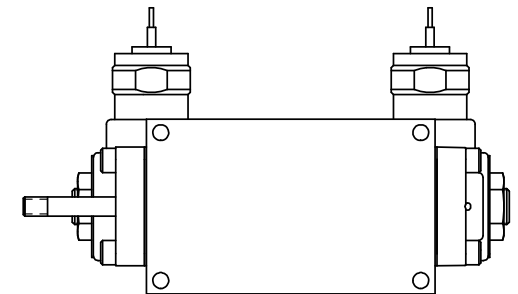

4

3

2

1

4

3

2

AAA
PRODUCTS
INTERNATIONAL

**AAA PRODUCTS
INTERNATIONAL**
7114 Harry Hines Blvd
Dallas, TX 75235

TITLE: 3/8" SIDE PORT, DBL SOL, 2 POS,
SOL RTN, MOLD-OVER,
PUSH OVRD, TPD VENT, THD PIN

DRAWING NO.:
DIM_SS3MOPTK

THE INFORMATION CONTAINED WITHIN THIS DOCUMENT IS PROPRIETARY TO AAA PRODUCTS AND MAY NOT BE DISCLOSED WITHOUT PRIOR WRITTEN CONSENT