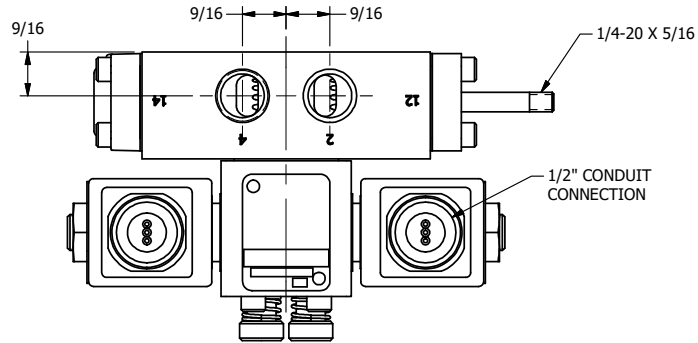

4

3

2

1

4

3

2

AAA
PRODUCTS
INTERNATIONAL

**AAA PRODUCTS
INTERNATIONAL**
7114 Harry Hines Blvd
Dallas, TX 75235

TITLE: 3/8" SIDE PORT, DBL SOL, 2 POS,
SOL RTN, MOLD-OVER,
PUSH OVRD, TPD VENT, THD PIN

DRAWING NO.:
DIM_SS3MOPTK

THE INFORMATION CONTAINED WITHIN THIS DOCUMENT IS PROPRIETARY TO AAA PRODUCTS AND MAY NOT BE DISCLOSED WITHOUT PRIOR WRITTEN CONSENT