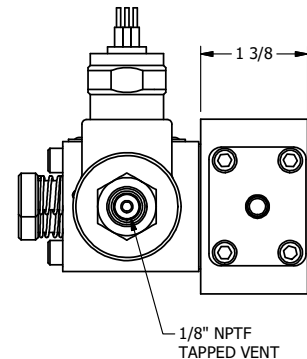

4

3

2

1

4

3

2

AAA
PRODUCTS
INTERNATIONAL

**AAA PRODUCTS
INTERNATIONAL**
7114 Harry Hines Blvd
Dallas, TX 75235

TITLE: 3/8" SIDE PORT, DBL SOL, 2 POS,
SOL RTN, MOLD-OVER,
PUSH OVRD, TPD VENT, THD PIN

DRAWING NO.:
DIM_SS3MOPTK

THE INFORMATION CONTAINED WITHIN THIS DOCUMENT IS PROPRIETARY TO AAA PRODUCTS AND MAY NOT BE DISCLOSED WITHOUT PRIOR WRITTEN CONSENT