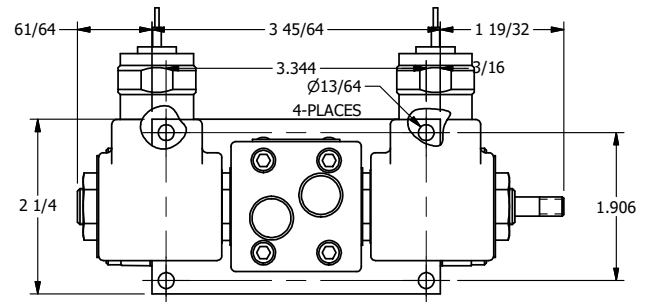

4

3

2

1

4

3

2

AAA
PRODUCTS
INTERNATIONAL

**AAA PRODUCTS
INTERNATIONAL**
7114 Harry Hines Blvd
Dallas, TX 75235

TITLE: 3/8" SIDE PORT, DBL SOL, 2 POS,
SOL RTN, MOLD-OVER,
PUSH OVRD, TPD VENT, THD PIN

DRAWING NO.:
DIM_SS3MOPTK

THE INFORMATION CONTAINED WITHIN THIS DOCUMENT IS PROPRIETARY TO AAA PRODUCTS AND MAY NOT BE DISCLOSED WITHOUT PRIOR WRITTEN CONSENT