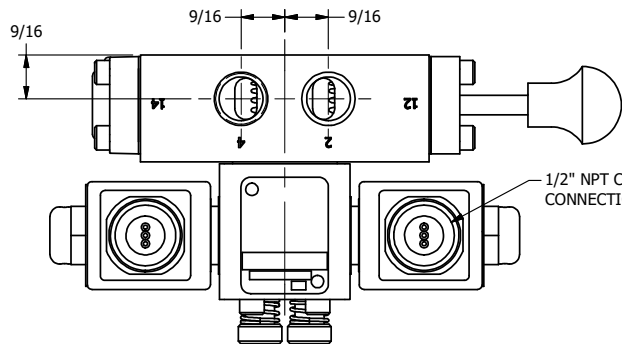

4

3

2

1

**AAA**  
PRODUCTS  
INTERNATIONAL

**AAA PRODUCTS  
INTERNATIONAL**  
7114 Harry Hines Blvd  
Dallas, TX 75235

TITLE: 3/8" SIDE PORT, DBL SOL, 2 POS,  
FRCTN POS, SOL RTRN, MOLD-OVER,  
PUSH OVRD, EXCLDR, SPL OVRD

DRAWING NO.:  
DIM\_SS3MOPLOS

THE INFORMATION CONTAINED WITHIN THIS DOCUMENT IS PROPRIETARY TO AAA PRODUCTS AND MAY NOT BE DISCLOSED WITHOUT PRIOR WRITTEN CONSENT

4

3

2

1

B

B