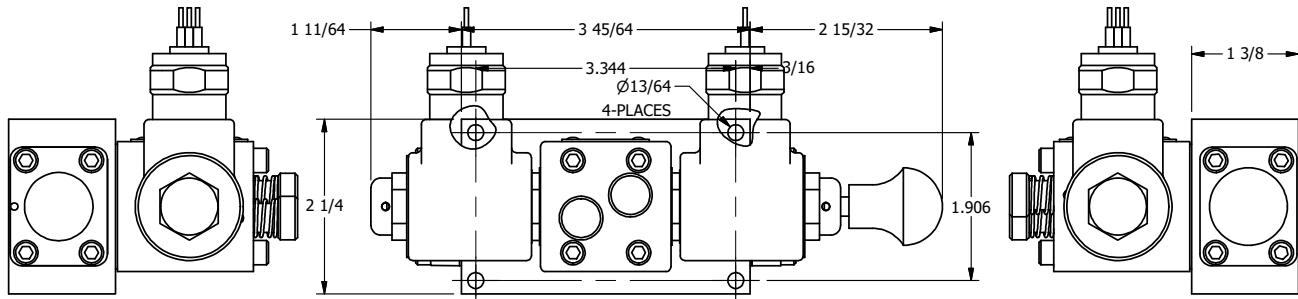

4

3

2

1

**AAA**  
PRODUCTS  
INTERNATIONAL

**AAA PRODUCTS  
INTERNATIONAL**  
7114 Harry Hines Blvd  
Dallas, TX 75235

TITLE: 3/8" SIDE PORT, DBL SOL, 2 POS,  
FRCTN POS, SOL RTRN, MOLD-OVER,  
PUSH OVRD, EXCLDR, SPL OVRD