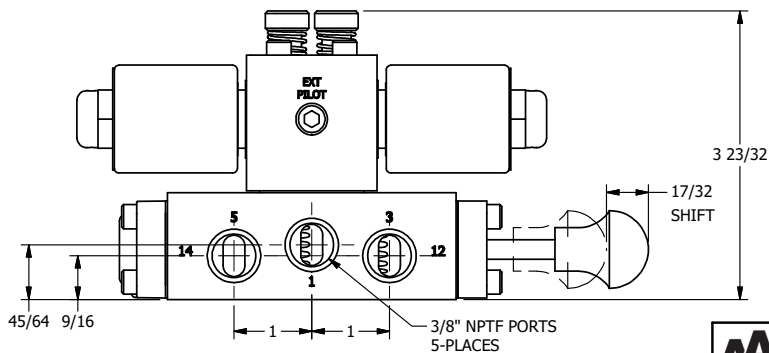

4

3

2

1

**AAA**  
PRODUCTS  
INTERNATIONAL

**AAA PRODUCTS  
INTERNATIONAL**  
7114 Harry Hines Blvd  
Dallas, TX 75235

TITLE: 3/8" SIDE PORT, DBL SOL, 2 POS,  
FRCTN POS, SOL RTRN, MOLD-OVER,  
PUSH OVRD, EXCLDR, SPL OVRD

DRAWING NO.:  
DIM\_SS3MOPLOS

THE INFORMATION CONTAINED WITHIN THIS DOCUMENT IS PROPRIETARY TO AAA PRODUCTS AND MAY NOT BE DISCLOSED WITHOUT PRIOR WRITTEN CONSENT

4

3

2

1

B

B