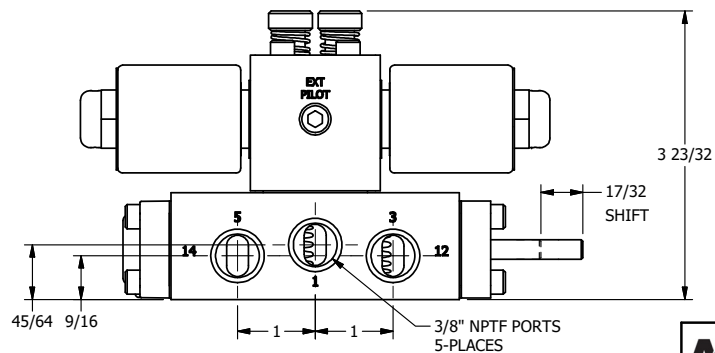

4

3

2

1

AAA
PRODUCTS
INTERNATIONAL

**AAA PRODUCTS
INTERNATIONAL**
7114 Harry Hines Blvd
Dallas, TX 75235

TITLE: 3/8" SIDE PORT, DBL SOL, 2 POS,
SOL RTN, MOLD-OVER,
PUSH OVRD, EXCLDR, THD PIN

DRAWING NO.:
DIM_SS3MOPLK