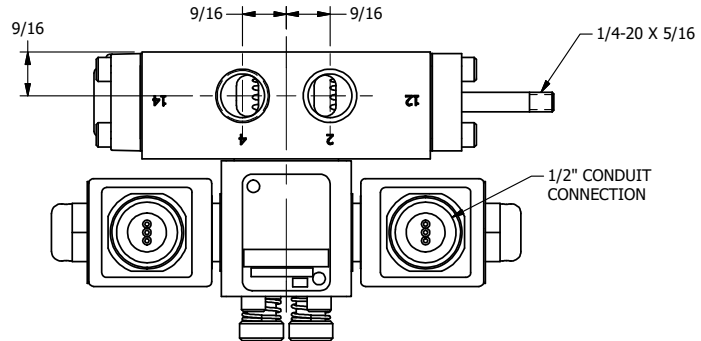

4

3

2

1

AAA
PRODUCTS
INTERNATIONAL

**AAA PRODUCTS
INTERNATIONAL**
7114 Harry Hines Blvd
Dallas, TX 75235

TITLE: 3/8" SIDE PORT, DBL SOL, 2 POS,
SOL RTN, MOLD-OVER,
PUSH OVRD, EXCLDR, THD PIN

DRAWING NO.:
DIM_SS3MOPLK