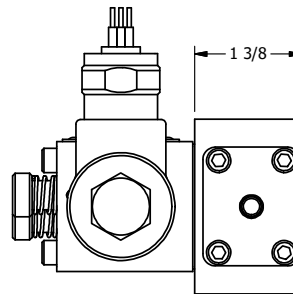

4

3

2

1

AAA
PRODUCTS
INTERNATIONAL

**AAA PRODUCTS
INTERNATIONAL**
7114 Harry Hines Blvd
Dallas, TX 75235

TITLE: 3/8" SIDE PORT, DBL SOL, 2 POS,
SOL RTN, MOLD-OVER,
PUSH OVRD, EXCLDR, THD PIN

DRAWING NO.:
DIM_SS3MOPLK