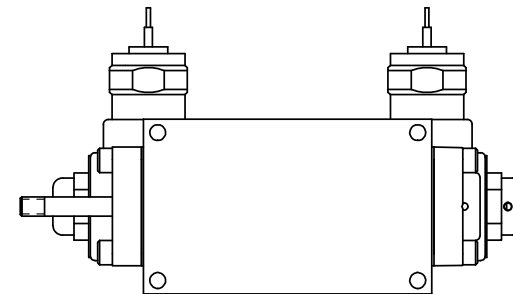

4

3

2

1

AAA
PRODUCTS
INTERNATIONAL

**AAA PRODUCTS
INTERNATIONAL**
7114 Harry Hines Blvd
Dallas, TX 75235

TITLE: 3/8" SIDE PORT, DBL SOL, 2 POS,
SOL RTN, MOLD-OVER,
PUSH OVRD, EXCLDR, THD PIN

DRAWING NO.:
DIM_SS3MOPLK