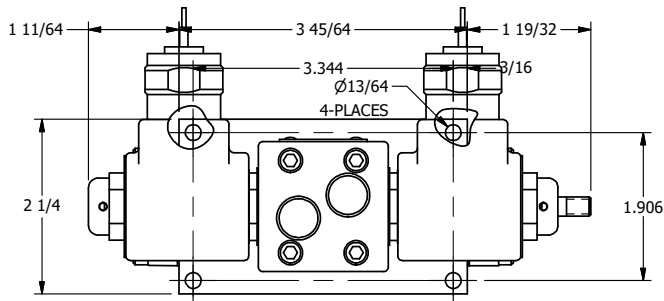

4

3

2

1

AAA
PRODUCTS
INTERNATIONAL

**AAA PRODUCTS
INTERNATIONAL**
7114 Harry Hines Blvd
Dallas, TX 75235

TITLE: 3/8" SIDE PORT, DBL SOL, 2 POS,
SOL RTN, MOLD-OVER,
PUSH OVRD, EXCLDR, THD PIN

DRAWING NO.:
DIM_SS3MOPLK