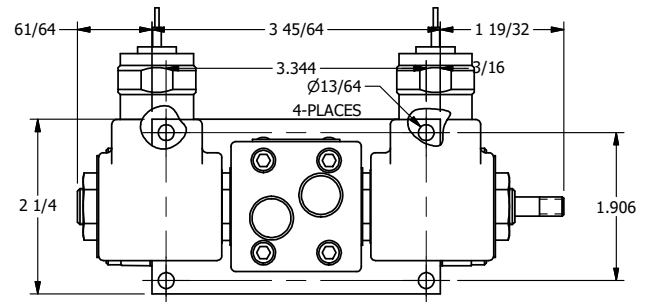

4

3

2

1

4

3

2

1

AAA
PRODUCTS
INTERNATIONAL

**AAA PRODUCTS
INTERNATIONAL**
7114 Harry Hines Blvd
Dallas, TX 75235

TITLE: **3/8" SIDE PORT, DBL SOL, 2 POS,
SOL RTN, MOLD-OVER,
PUSH OVRD, THD PIN**

DRAWING NO.:
DIM_SS3MOPK