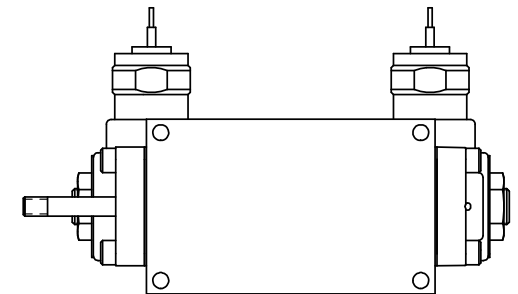

4

3

2

1

4

3

2

1

AAA
PRODUCTS
INTERNATIONAL

**AAA PRODUCTS
INTERNATIONAL**
7114 Harry Hines Blvd
Dallas, TX 75235

TITLE: **3/8" SIDE PORT, DBL SOL, 2 POS,
SOL RTN, MOLD-OVER,
PUSH OVRD, THD PIN**

DRAWING NO.:
DIM_SS3MOPK