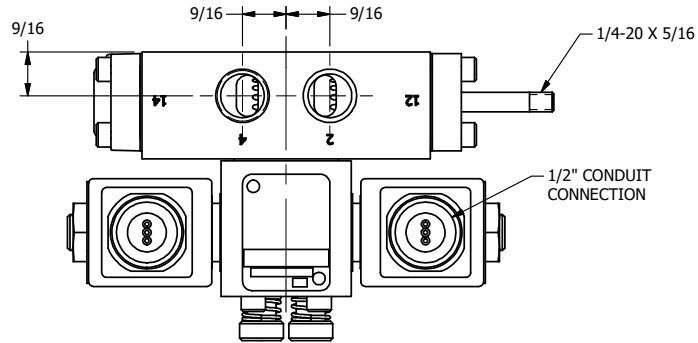

4

3

2

1

4

3

2

1

AAA
PRODUCTS
INTERNATIONAL

**AAA PRODUCTS
INTERNATIONAL**
7114 Harry Hines Blvd
Dallas, TX 75235

TITLE: **3/8" SIDE PORT, DBL SOL, 2 POS,
SOL RTN, MOLD-OVER,
PUSH OVRD, THD PIN**

DRAWING NO.:
DIM_SS3MOPK

THE INFORMATION CONTAINED WITHIN THIS DOCUMENT IS PROPRIETARY TO AAA PRODUCTS AND MAY NOT BE DISCLOSED WITHOUT PRIOR WRITTEN CONSENT