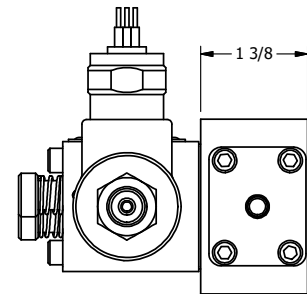

4

3

2

1

4

3

2

1

AAA
PRODUCTS
INTERNATIONAL

**AAA PRODUCTS
INTERNATIONAL**
7114 Harry Hines Blvd
Dallas, TX 75235

TITLE: **3/8" SIDE PORT, DBL SOL, 2 POS,
SOL RTN, MOLD-OVER,
PUSH OVRD, THD PIN**

DRAWING NO.:
DIM_SS3MOPK