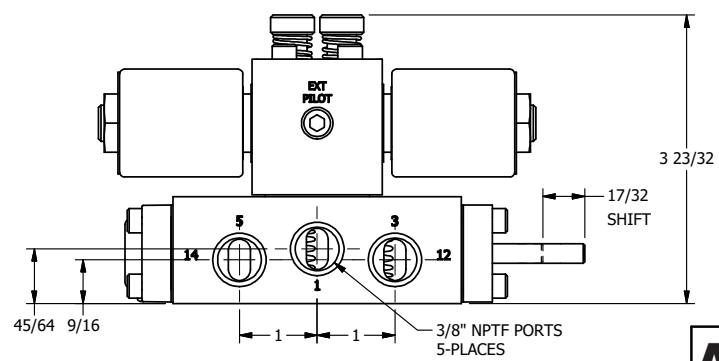

4

3

2

1

4

3

2

1

AAA
PRODUCTS
INTERNATIONAL

**AAA PRODUCTS
INTERNATIONAL**
7114 Harry Hines Blvd
Dallas, TX 75235

TITLE: **3/8" SIDE PORT, DBL SOL, 2 POS,
SOL RTN, MOLD-OVER,
PUSH OVRD, THD PIN**

DRAWING NO.:
DIM_SS3MOPK

THE INFORMATION CONTAINED WITHIN THIS DOCUMENT IS PROPRIETARY TO AAA PRODUCTS AND MAY NOT BE DISCLOSED WITHOUT PRIOR WRITTEN CONSENT