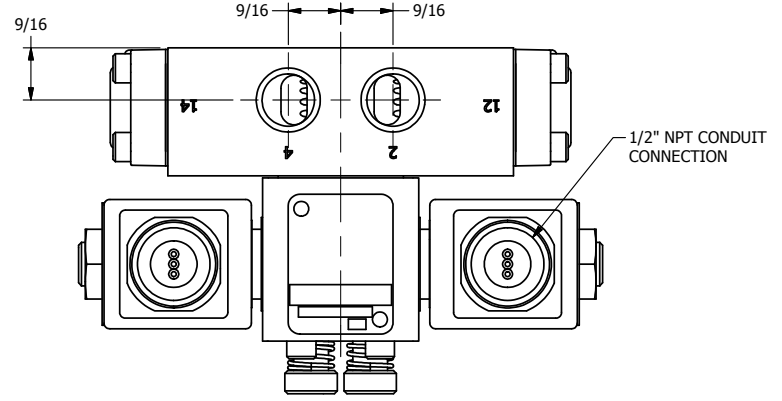

4

3

2

1

**AAA**  
PRODUCTS  
INTERNATIONAL

**AAA PRODUCTS  
INTERNATIONAL**  
7114 Harry Hines Blvd  
Dallas, TX 75235

TITLE  $\frac{3}{8}$ " SIDE PORT, DBL SOL, 2 POS,  
FRICTION POS, SOL RTRN,  
MOLD-OVER, PUSH OVRD

DRAWING NO.:  
DIM\_SS3MOP

THE INFORMATION CONTAINED WITHIN THIS DOCUMENT IS PROPRIETARY TO AAA PRODUCTS AND MAY NOT BE DISCLOSED WITHOUT PRIOR WRITTEN CONSENT

4

3

2

1