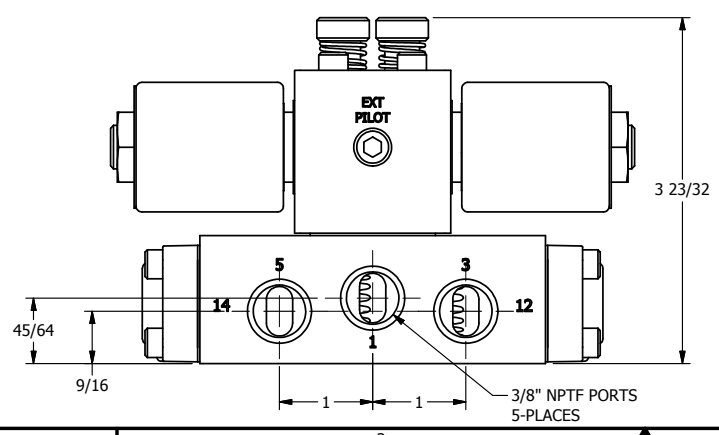

4

3

2

1

**AAA**  
PRODUCTS  
INTERNATIONAL

**AAA PRODUCTS  
INTERNATIONAL**  
7114 Harry Hines Blvd  
Dallas, TX 75235

TITLE  $\frac{3}{8}$ " SIDE PORT, DBL SOL, 2 POS,  
FRICTION POS, SOL RTRN,  
MOLD-OVER, PUSH OVRD

DRAWING NO.:  
DIM\_SS3MOP

THE INFORMATION CONTAINED WITHIN THIS DOCUMENT IS PROPRIETARY TO AAA PRODUCTS AND MAY NOT BE DISCLOSED WITHOUT PRIOR WRITTEN CONSENT

4

3

2

1