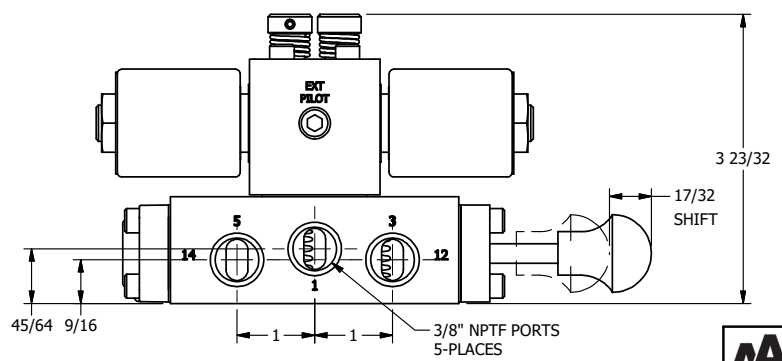

4

3

2

1

1/2" NPT CONDUIT CONNECTION

3/8" NPTF PORTS 5-PLACES

**AAA**  
PRODUCTS  
INTERNATIONAL

**AAA PRODUCTS INTERNATIONAL**  
7114 Harry Hines Blvd  
Dallas, TX 75235

TITLE: 3/8" SIDE PORT, DBL SOL, 2 POS,  
SOL RTN, MOLD-OVER,  
NON-LCKNG OVRD, SPL OVRD

DRAWING NO.:  
DIM\_SS3MONOS

THE INFORMATION CONTAINED WITHIN THIS DOCUMENT IS PROPRIETARY TO AAA PRODUCTS AND MAY NOT BE DISCLOSED WITHOUT PRIOR WRITTEN CONSENT