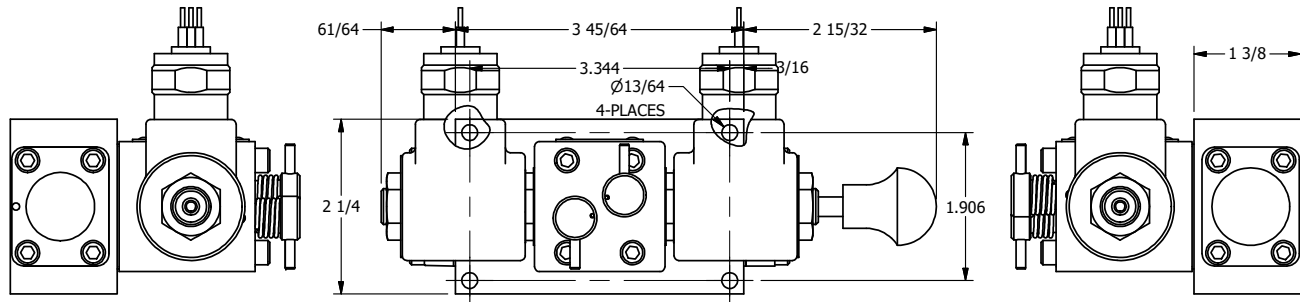

4

3

2

1

1/2" NPT CONDUIT CONNECTION

3/8" NPTF PORTS 5-PLACES

**AAA**  
PRODUCTS  
INTERNATIONAL

**AAA PRODUCTS INTERNATIONAL**  
7114 Harry Hines Blvd  
Dallas, TX 75235

TITLE: 3/8" SIDE PORT, DBL SOL, 2 POS,  
SOL RTN, MOLD-OVER,  
NON-LCKNG OVRD, SPL OVRD

DRAWING NO.:  
DIM\_SS3MONOS

THE INFORMATION CONTAINED WITHIN THIS DOCUMENT IS PROPRIETARY TO AAA PRODUCTS AND MAY NOT BE DISCLOSED WITHOUT PRIOR WRITTEN CONSENT