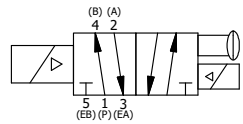

4

3

2

1

1/2" NPT CONDUIT CONNECTION

3/8" NPTF PORTS 5-PLACES

**AAA**  
PRODUCTS  
INTERNATIONAL

**AAA PRODUCTS INTERNATIONAL**  
7114 Harry Hines Blvd  
Dallas, TX 75235

TITLE: 3/8" SIDE PORT, DBL SOL, 2 POS,  
SOL RTN, MOLD-OVER,  
NON-LCKNG OVRD, SPL OVRD

DRAWING NO.:  
DIM\_SS3MONOS

THE INFORMATION CONTAINED WITHIN THIS DOCUMENT IS PROPRIETARY TO AAA PRODUCTS AND MAY NOT BE DISCLOSED WITHOUT PRIOR WRITTEN CONSENT