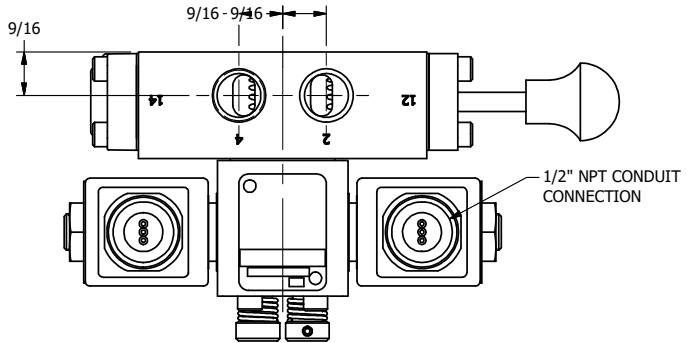

4

3

2

1

1/2" NPT CONDUIT CONNECTION

3/8" NPTF PORTS 5-PLACES

**AAA**  
PRODUCTS  
INTERNATIONAL

**AAA PRODUCTS INTERNATIONAL**  
7114 Harry Hines Blvd  
Dallas, TX 75235

TITLE: 3/8" SIDE PORT, DBL SOL, 2 POS,  
SOL RTN, MOLD-OVER,  
NON-LCKNG OVRD, SPL OVRD

DRAWING NO.:  
DIM\_SS3MONOS

THE INFORMATION CONTAINED WITHIN THIS DOCUMENT IS PROPRIETARY TO AAA PRODUCTS AND MAY NOT BE DISCLOSED WITHOUT PRIOR WRITTEN CONSENT