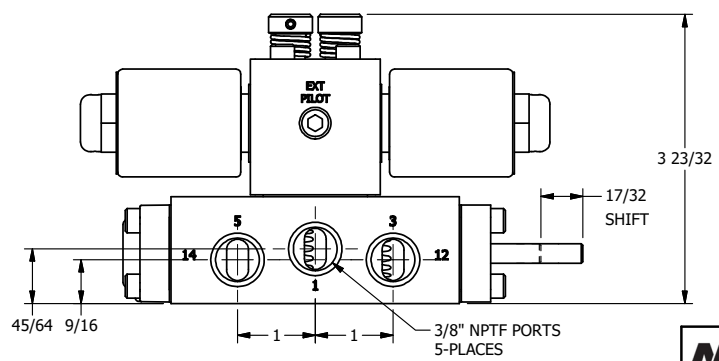

4

3

2

1

**AAA**  
PRODUCTS  
INTERNATIONAL

**AAA PRODUCTS  
INTERNATIONAL**  
7114 Harry Hines Blvd  
Dallas, TX 75235

TITLE: **3/8" SIDE PORT, DBL SOL, 2 POS,  
SOL RTN, MOLD-OVER,  
NON-LCKNG OVRD, EXCLDR, THD PIN**

DRAWING NO.:  
**DIM\_SS3MONLK**

THE INFORMATION CONTAINED WITHIN THIS DOCUMENT IS PROPRIETARY TO AAA PRODUCTS AND MAY NOT BE DISCLOSED WITHOUT PRIOR WRITTEN CONSENT

4

3

2

1