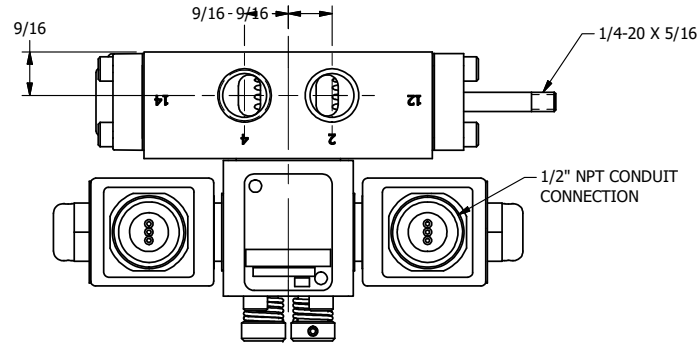

4

3

2

1

**AAA**  
PRODUCTS  
INTERNATIONAL

**AAA PRODUCTS  
INTERNATIONAL**  
7114 Harry Hines Blvd  
Dallas, TX 75235

TITLE: **3/8" SIDE PORT, DBL SOL, 2 POS,  
SOL RTN, MOLD-OVER,  
NON-LCKNG OVRD, EXCLDR, THD PIN**

DRAWING NO.:  
**DIM\_SS3MONLK**

THE INFORMATION CONTAINED WITHIN THIS DOCUMENT IS PROPRIETARY TO AAA PRODUCTS AND MAY NOT BE DISCLOSED WITHOUT PRIOR WRITTEN CONSENT

4

3

2

1