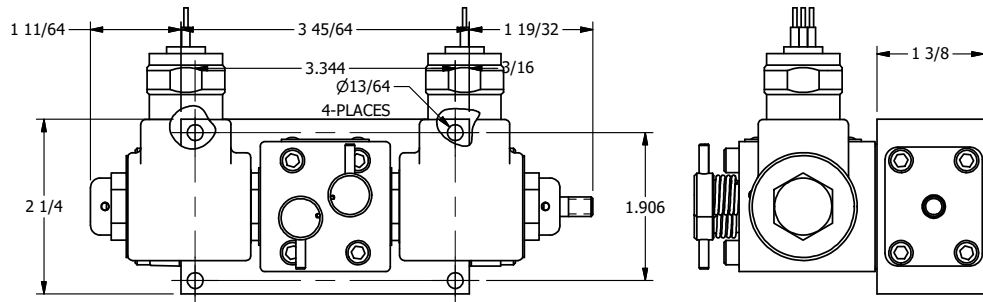

4

3

2

1

**AAA**  
PRODUCTS  
INTERNATIONAL

**AAA PRODUCTS  
INTERNATIONAL**  
7114 Harry Hines Blvd  
Dallas, TX 75235

TITLE: **3/8" SIDE PORT, DBL SOL, 2 POS,  
SOL RTN, MOLD-OVER,  
NON-LCKNG OVRD, EXCLDR, THD PIN**

DRAWING NO.:  
**DIM\_SS3MONLK**

THE INFORMATION CONTAINED WITHIN THIS DOCUMENT IS PROPRIETARY TO AAA PRODUCTS AND MAY NOT BE DISCLOSED WITHOUT PRIOR WRITTEN CONSENT

4

3

2

1