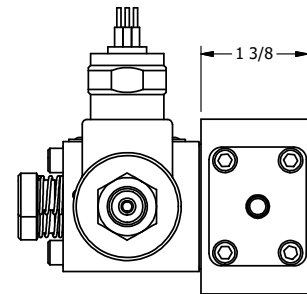

4

3

2

1

4

3

2

AAA
PRODUCTS
INTERNATIONAL

**AAA PRODUCTS
INTERNATIONAL**
7114 Harry Hines Blvd
Dallas, TX 75235

TITLE: 3/8" SIDE PORT, DBL SOL, 2 POS,
FRCTN POS, SOL RTRN, MOLD-OVER,
LCKNG OVRD, THREADED INDCTR PIN

DRAWING NO.:
DIM_SS3MOK

THE INFORMATION CONTAINED WITHIN THIS DOCUMENT IS PROPRIETARY TO AAA PRODUCTS AND MAY NOT BE DISCLOSED WITHOUT PRIOR WRITTEN CONSENT