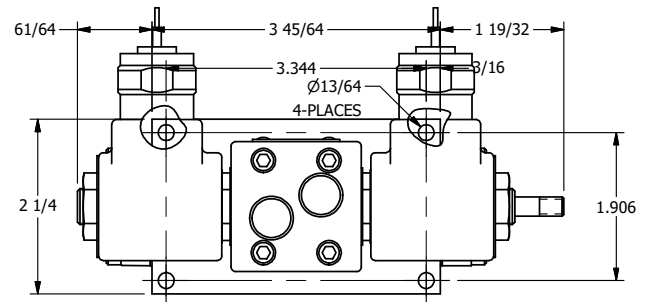

4

3

2

1

4

3

2

AAA
PRODUCTS
INTERNATIONAL

**AAA PRODUCTS
INTERNATIONAL**
7114 Harry Hines Blvd
Dallas, TX 75235

TITLE: 3/8" SIDE PORT, DBL SOL, 2 POS,
FRCTN POS, SOL RTRN, MOLD-OVER,
LCKNG OVRD, THREADED INDCTR PIN

DRAWING NO.:
DIM_SS3MOK

THE INFORMATION CONTAINED WITHIN THIS DOCUMENT IS PROPRIETARY TO AAA PRODUCTS AND MAY NOT BE DISCLOSED WITHOUT PRIOR WRITTEN CONSENT