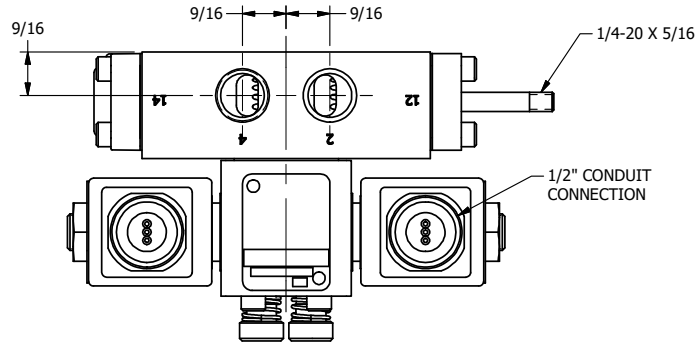

4

3

2

1

4

3

2

AAA
PRODUCTS
INTERNATIONAL

**AAA PRODUCTS
INTERNATIONAL**
7114 Harry Hines Blvd
Dallas, TX 75235

TITLE: 3/8" SIDE PORT, DBL SOL, 2 POS,
FRCTN POS, SOL RTRN, MOLD-OVER,
LCKNG OVRD, THREADED INDCTR PIN

DRAWING NO.:
DIM_SS3MOK

THE INFORMATION CONTAINED WITHIN THIS DOCUMENT IS PROPRIETARY TO AAA PRODUCTS AND MAY NOT BE DISCLOSED WITHOUT PRIOR WRITTEN CONSENT