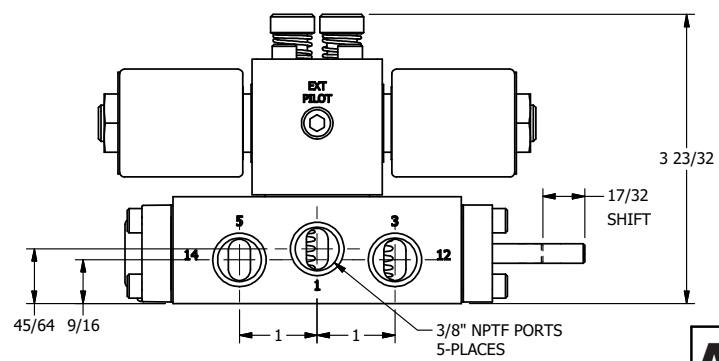

4

3

2

1

4

3

2

AAA
PRODUCTS
INTERNATIONAL

**AAA PRODUCTS
INTERNATIONAL**
7114 Harry Hines Blvd
Dallas, TX 75235

TITLE: 3/8" SIDE PORT, DBL SOL, 2 POS,
FRCTN POS, SOL RTRN, MOLD-OVER,
LCKNG OVRD, THREADED INDCTR PIN

DRAWING NO.:
DIM_SS3MOK

THE INFORMATION CONTAINED WITHIN THIS DOCUMENT IS PROPRIETARY TO AAA PRODUCTS AND MAY NOT BE DISCLOSED WITHOUT PRIOR WRITTEN CONSENT