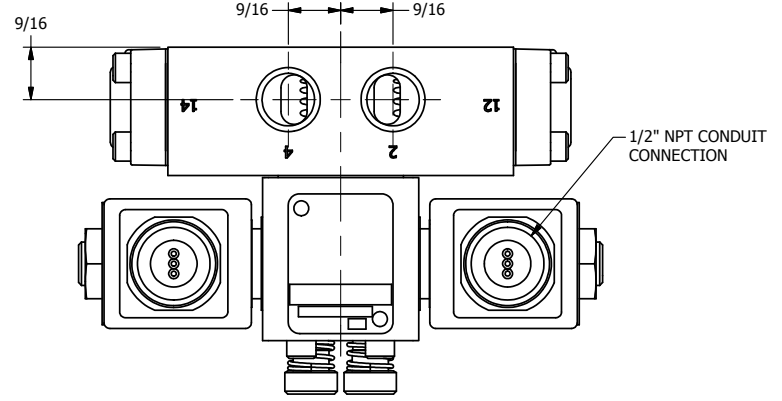

4

3

2

1

**AAA**  
PRODUCTS  
INTERNATIONAL

**AAA PRODUCTS  
INTERNATIONAL**  
7114 Harry Hines Blvd  
Dallas, TX 75235

TITLE  $\frac{3}{8}$ " SIDE PORT, DBL SOL, 2 POS,  
FRICTION POS, SOL RTRN,  
MOLD-OVER, LCKNG OVRD

DRAWING NO.:  
DIM\_SS3MO

THE INFORMATION CONTAINED WITHIN THIS DOCUMENT IS PROPRIETARY TO AAA PRODUCTS AND MAY NOT BE DISCLOSED WITHOUT PRIOR WRITTEN CONSENT