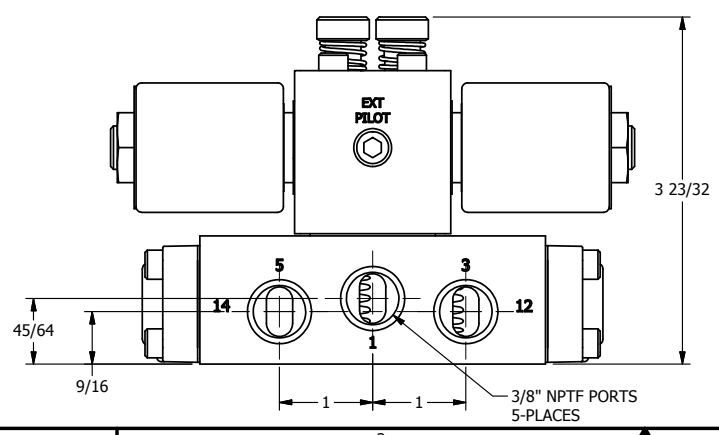

4

3

2

1

**AAA**  
PRODUCTS  
INTERNATIONAL

**AAA PRODUCTS  
INTERNATIONAL**  
7114 Harry Hines Blvd  
Dallas, TX 75235

TITLE  $\frac{3}{8}$ " SIDE PORT, DBL SOL, 2 POS,  
FRICTION POS, SOL RTRN,  
MOLD-OVER, LCKNG OVRD

DRAWING NO.:  
DIM\_SS3MO

THE INFORMATION CONTAINED WITHIN THIS DOCUMENT IS PROPRIETARY TO AAA PRODUCTS AND MAY NOT BE DISCLOSED WITHOUT PRIOR WRITTEN CONSENT