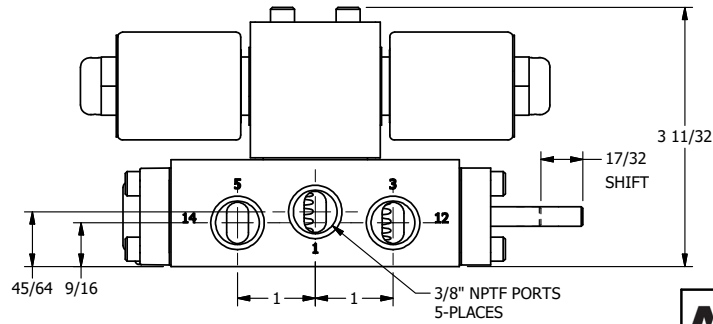

4

3

2

1

AAA
PRODUCTS
INTERNATIONAL

**AAA PRODUCTS
INTERNATIONAL**
7114 Harry Hines Blvd
Dallas, TX 75235

TITLE: 3/8" SIDE PORT, DBL SOL, 2 POS,
SOL RTN, MOLD-OVER,
DUST EXCLDR, THD INDCTR PIN

DRAWING NO.:
DIM_SS3MLK