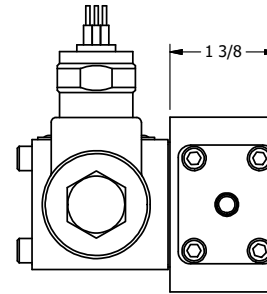

4

3

2

1

AAA
PRODUCTS
INTERNATIONAL

**AAA PRODUCTS
INTERNATIONAL**
7114 Harry Hines Blvd
Dallas, TX 75235

TITLE: 3/8" SIDE PORT, DBL SOL, 2 POS,
SOL RTN, MOLD-OVER,
DUST EXCLDR, THD INDCTR PIN

DRAWING NO.:
DIM_SS3MLK