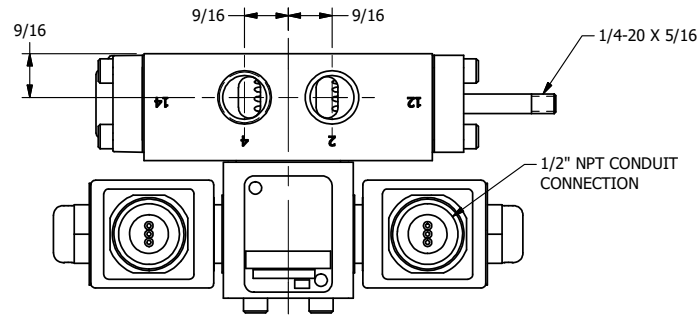

4

3

2

1

AAA
PRODUCTS
INTERNATIONAL

**AAA PRODUCTS
INTERNATIONAL**
7114 Harry Hines Blvd
Dallas, TX 75235

TITLE: 3/8" SIDE PORT, DBL SOL, 2 POS,
SOL RTN, MOLD-OVER,
DUST EXCLDR, THD INDCTR PIN

DRAWING NO.:
DIM_SS3MLK