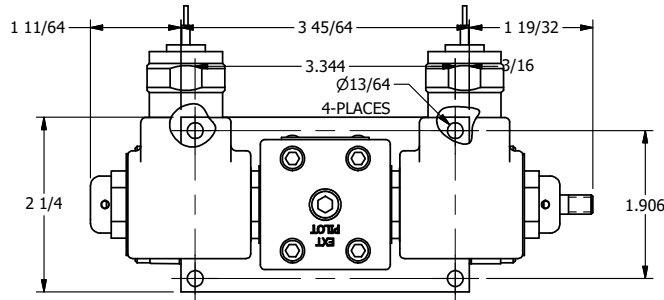

4

3

2

1

AAA
PRODUCTS
INTERNATIONAL

**AAA PRODUCTS
INTERNATIONAL**
7114 Harry Hines Blvd
Dallas, TX 75235

TITLE: 3/8" SIDE PORT, DBL SOL, 2 POS,
SOL RTN, MOLD-OVER,
DUST EXCLDR, THD INDCTR PIN

DRAWING NO.:
DIM_SS3MLK