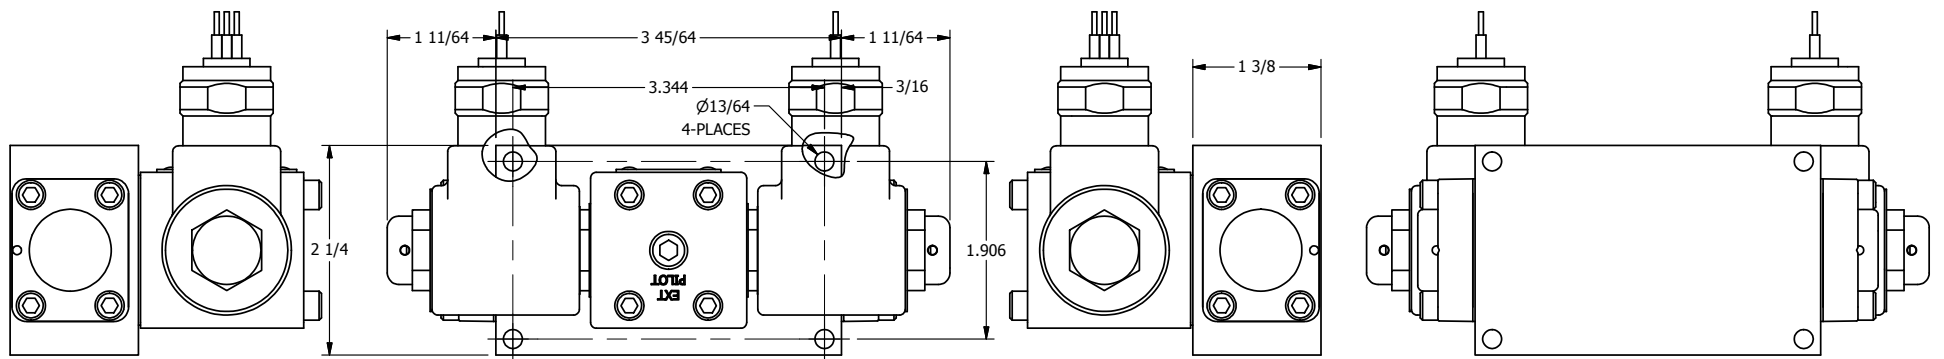

4

3

2

1

**AAA**  
PRODUCTS  
INTERNATIONAL

**AAA PRODUCTS  
INTERNATIONAL**  
7114 Harry Hines Blvd  
Dallas, TX 75235

TITLE  $3/8$ " SIDE PORT, DBL SOL, 2 POS,  
FRICTION POS, SOL RTRN,  
MOLD-OVER, DUST EXCLDR