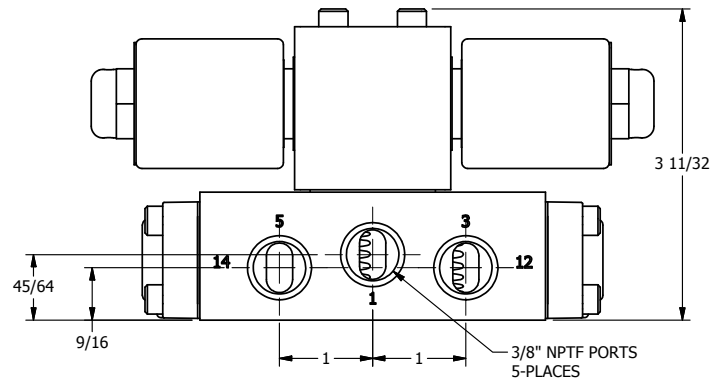

4

3

2

1

**AAA**  
PRODUCTS  
INTERNATIONAL

**AAA PRODUCTS  
INTERNATIONAL**  
7114 Harry Hines Blvd  
Dallas, TX 75235

TITLE  $3/8$ " SIDE PORT, DBL SOL, 2 POS,  
FRICTION POS, SOL RTRN,  
MOLD-OVER, DUST EXCLDR

DRAWING NO.:  
DIM\_SS3ML

THE INFORMATION CONTAINED WITHIN THIS DOCUMENT IS PROPRIETARY TO AAA PRODUCTS AND MAY NOT BE DISCLOSED WITHOUT PRIOR WRITTEN CONSENT

4

3

2

1