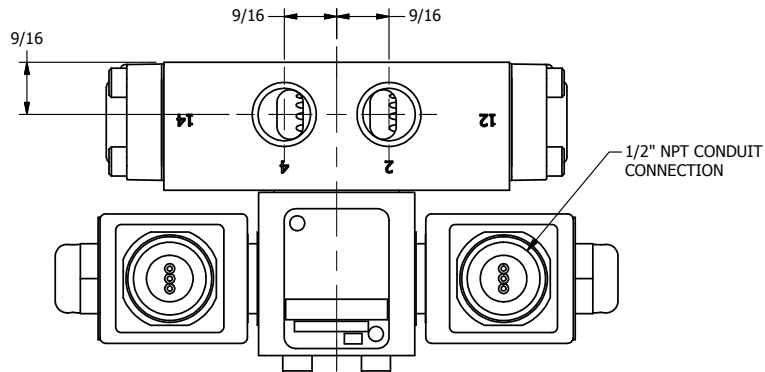

4

3

2

1

**AAA**  
PRODUCTS  
INTERNATIONAL

**AAA PRODUCTS  
INTERNATIONAL**  
7114 Harry Hines Blvd  
Dallas, TX 75235

TITLE  $3/8$ " SIDE PORT, DBL SOL, 2 POS,  
FRICTION POS, SOL RTRN,  
MOLD-OVER, DUST EXCLDR

DRAWING NO.:  
DIM\_SS3ML

THE INFORMATION CONTAINED WITHIN THIS DOCUMENT IS PROPRIETARY TO AAA PRODUCTS AND MAY NOT BE DISCLOSED WITHOUT PRIOR WRITTEN CONSENT

4

3

2

1