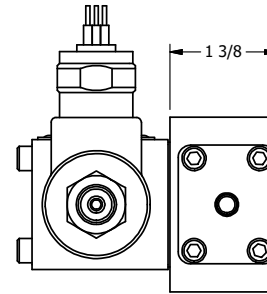

4

3

2

1

AAA
PRODUCTS
INTERNATIONAL

**AAA PRODUCTS
INTERNATIONAL**
7114 Harry Hines Blvd
Dallas, TX 75235

TITLE: **3/8" SIDE PORT, DBL SOL, 2 POS,
FRICTION POS, SOL RTRN,
MOLD-OVER, SPOOL INDICATOR**

DRAWING NO.:
DIM_SS3MK