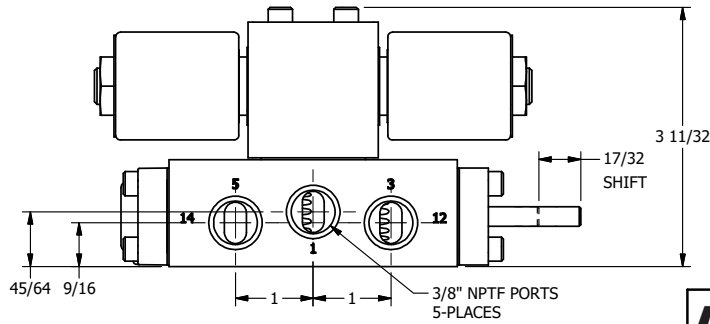

4

3

2

1

AAA
PRODUCTS
INTERNATIONAL

**AAA PRODUCTS
INTERNATIONAL**
7114 Harry Hines Blvd
Dallas, TX 75235

TITLE: **3/8" SIDE PORT, DBL SOL, 2 POS,
FRICTION POS, SOL RTRN,
MOLD-OVER, SPOOL INDICATOR**

DRAWING NO.:
DIM_SS3MK