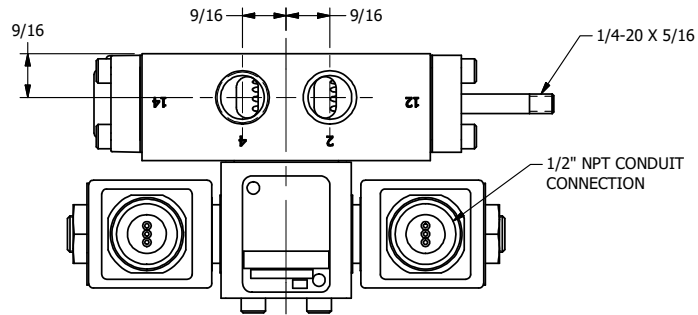

4

3

2

1

AAA
PRODUCTS
INTERNATIONAL

**AAA PRODUCTS
INTERNATIONAL**
7114 Harry Hines Blvd
Dallas, TX 75235

TITLE: **3/8" SIDE PORT, DBL SOL, 2 POS,
FRICTION POS, SOL RTRN,
MOLD-OVER, SPOOL INDICATOR**

DRAWING NO.:
DIM_SS3MK