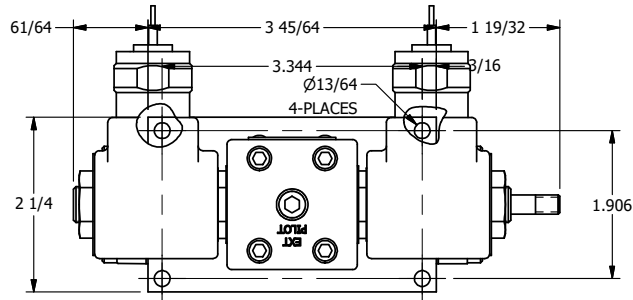

4

3

2

1

AAA
PRODUCTS
INTERNATIONAL

**AAA PRODUCTS
INTERNATIONAL**
7114 Harry Hines Blvd
Dallas, TX 75235

TITLE: **3/8" SIDE PORT, DBL SOL, 2 POS,
FRICTION POS, SOL RTRN,
MOLD-OVER, SPOOL INDICATOR**

DRAWING NO.:
DIM_SS3MK