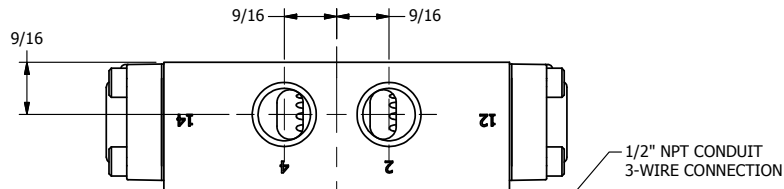

4

3

2

1

1/2" NPT CONDUIT
3-WIRE CONNECTION

4

3

2

1

AAA
PRODUCTS
INTERNATIONAL

**AAA PRODUCTS
INTERNATIONAL**
7114 Harry Hines Blvd
Dallas, TX 75235

TITLE: 3/8" SIDE PORT, DBL SOL, 2 POS,
FRICTION POS, SOL RTRN,
MOLD-OVER

DRAWING NO.:
DIM_SS3M

THE INFORMATION CONTAINED WITHIN THIS DOCUMENT IS PROPRIETARY TO AAA PRODUCTS AND MAY NOT BE DISCLOSED WITHOUT PRIOR WRITTEN CONSENT