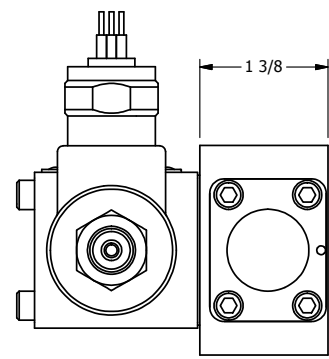

4

3

2

1

1/2" NPT CONDUIT
3-WIRE CONNECTION

4

3

2

1

AAA
PRODUCTS
INTERNATIONAL

**AAA PRODUCTS
INTERNATIONAL**
7114 Harry Hines Blvd
Dallas, TX 75235

TITLE: 3/8" SIDE PORT, DBL SOL, 2 POS,
FRICTION POS, SOL RTRN,
MOLD-OVER

DRAWING NO.:
DIM_SS3M

THE INFORMATION CONTAINED WITHIN THIS DOCUMENT IS PROPRIETARY TO AAA PRODUCTS AND MAY NOT BE DISCLOSED WITHOUT PRIOR WRITTEN CONSENT