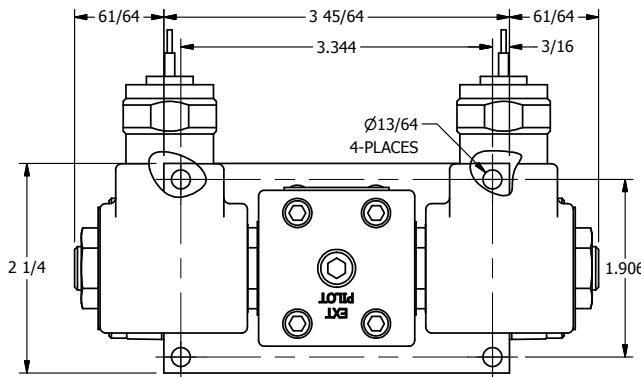

4

3

2

1

1/2" NPT CONDUIT
3-WIRE CONNECTION

4

3

2

1

AAA
PRODUCTS
INTERNATIONAL

**AAA PRODUCTS
INTERNATIONAL**
7114 Harry Hines Blvd
Dallas, TX 75235

TITLE: 3/8" SIDE PORT, DBL SOL, 2 POS,
FRICTION POS, SOL RTRN,
MOLD-OVER

DRAWING NO.:
DIM_SS3M

THE INFORMATION CONTAINED WITHIN THIS DOCUMENT IS PROPRIETARY TO AAA PRODUCTS AND MAY NOT BE DISCLOSED WITHOUT PRIOR WRITTEN CONSENT