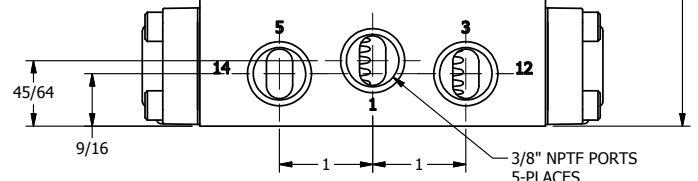

4

3

2

1

1/2" NPT CONDUIT
3-WIRE CONNECTION

4

3

2

1

AAA
PRODUCTS
INTERNATIONAL

**AAA PRODUCTS
INTERNATIONAL**
7114 Harry Hines Blvd
Dallas, TX 75235

TITLE: 3/8" SIDE PORT, DBL SOL, 2 POS,
FRICTION POS, SOL RTRN,
MOLD-OVER

DRAWING NO.:
DIM_SS3M

THE INFORMATION CONTAINED WITHIN THIS DOCUMENT IS PROPRIETARY TO AAA PRODUCTS AND MAY NOT BE DISCLOSED WITHOUT PRIOR WRITTEN CONSENT