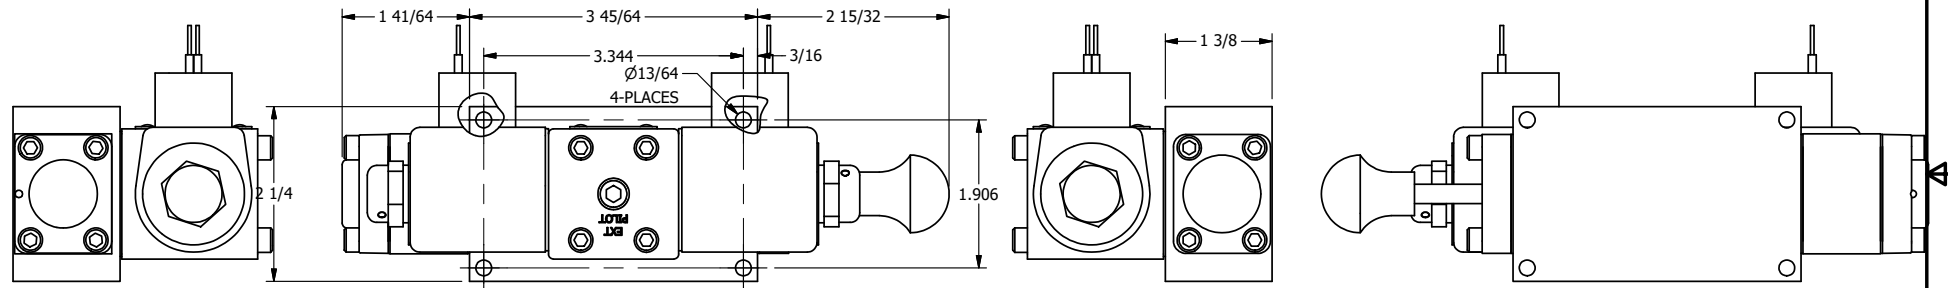

4

3

2

1

AAA
PRODUCTS
INTERNATIONAL

**AAA PRODUCTS
INTERNATIONAL**
7114 Harry Hines Blvd
Dallas, TX 75235

TITLE: 3/8" SIDE PORT, DBL SOL, 2 POS,
DTNT, SOL RTRN, CLASSIC,
DUST EXCLDR, SPL OVRD

DRAWING NO.:
DIM_SS3LOSQ