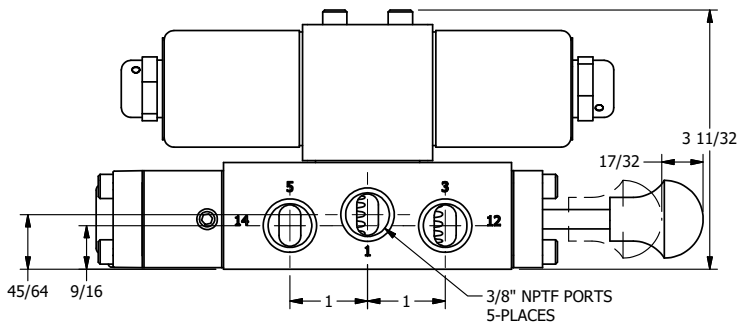

4

3

2

1

AAA
PRODUCTS
INTERNATIONAL

**AAA PRODUCTS
INTERNATIONAL**
7114 Harry Hines Blvd
Dallas, TX 75235

TITLE: 3/8" SIDE PORT, DBL SOL, 2 POS,
DTNT, SOL RTRN, CLASSIC,
DUST EXCLDR, SPL OVRD

DRAWING NO.:
DIM_SS3LOSQ