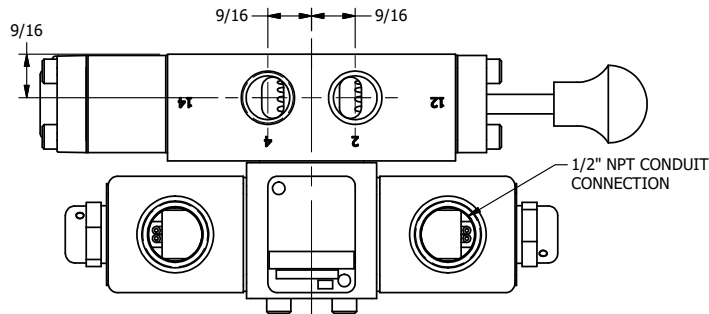

4

3

2

1

AAA
PRODUCTS
INTERNATIONAL

**AAA PRODUCTS
INTERNATIONAL**
7114 Harry Hines Blvd
Dallas, TX 75235

TITLE: 3/8" SIDE PORT, DBL SOL, 2 POS,
DTNT, SOL RTRN, CLASSIC,
DUST EXCLDR, SPL OVRD

DRAWING NO.:
DIM_SS3LOSQ