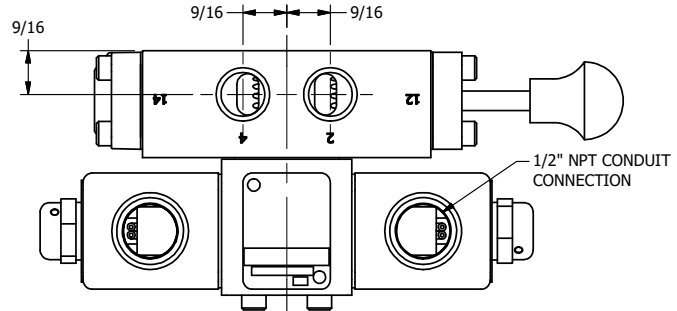

4

3

2

1

AAA
PRODUCTS
INTERNATIONAL

AAA PRODUCTS INTERNATIONAL
7114 Harry Hines Blvd
Dallas, TX 75235

TITLE: 3/8" SIDE PORT, DBL SOL, 2 POS,
SOL RTN, CLASSIC SOL,
DUST EXCLDR, MAN SPL OVRD

DRAWING NO.:
DIM_SS3LOS