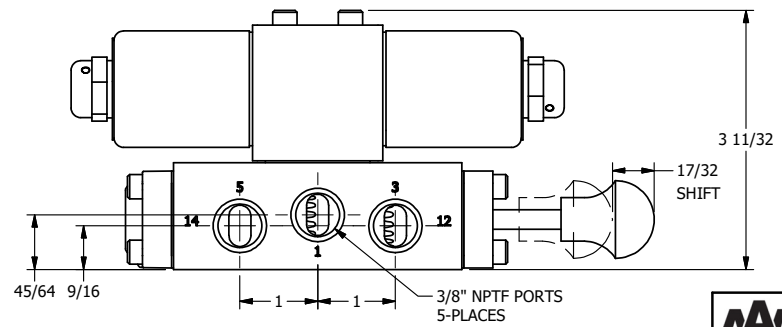

4

3

2

1

AAA
PRODUCTS
INTERNATIONAL

AAA PRODUCTS INTERNATIONAL
7114 Harry Hines Blvd
Dallas, TX 75235

TITLE: 3/8" SIDE PORT, DBL SOL, 2 POS,
SOL RTN, CLASSIC SOL,
DUST EXCLDR, MAN SPL OVRD

DRAWING NO.:
DIM_SS3LOS