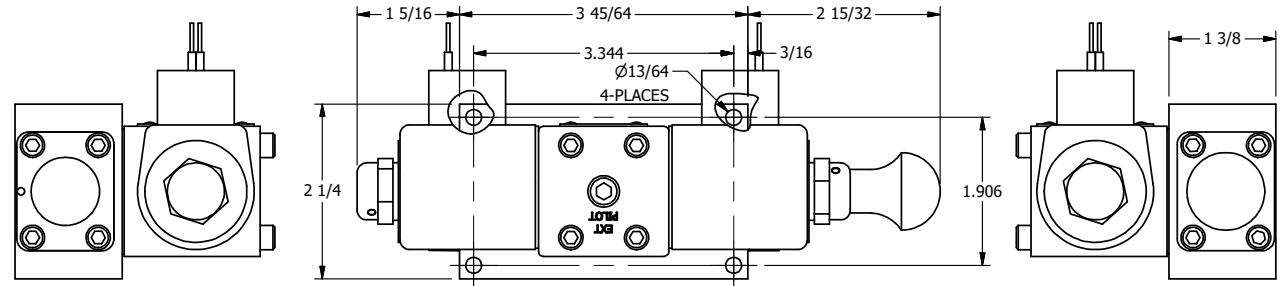

4

3

2

1

AAA
PRODUCTS
INTERNATIONAL

AAA PRODUCTS INTERNATIONAL
7114 Harry Hines Blvd
Dallas, TX 75235

TITLE: 3/8" SIDE PORT, DBL SOL, 2 POS,
SOL RTN, CLASSIC SOL,
DUST EXCLDR, MAN SPL OVRD

DRAWING NO.:
DIM_SS3LOS