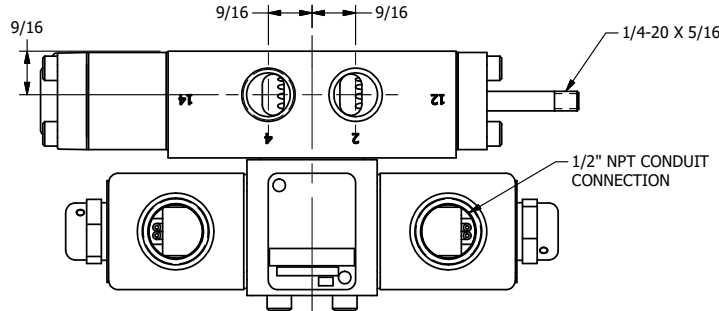

4

3

2

1

**AAA**  
PRODUCTS  
INTERNATIONAL  
AAA PRODUCTS  
INTERNATIONAL  
7114 Harry Hines Blvd  
Dallas, TX 75235

TITLE: 3/8" SIDE PORT, DBL SOL, 2 POS,  
DTNT, SOL RTRN, CLASSIC,  
DUST EXCLDR, THD INDCTR PIN

DRAWING NO.:  
DIM\_SS3LKQ

4

3

2

1

THE INFORMATION CONTAINED WITHIN THIS DOCUMENT IS PROPRIETARY TO AAA PRODUCTS AND MAY NOT BE DISCLOSED WITHOUT PRIOR WRITTEN CONSENT