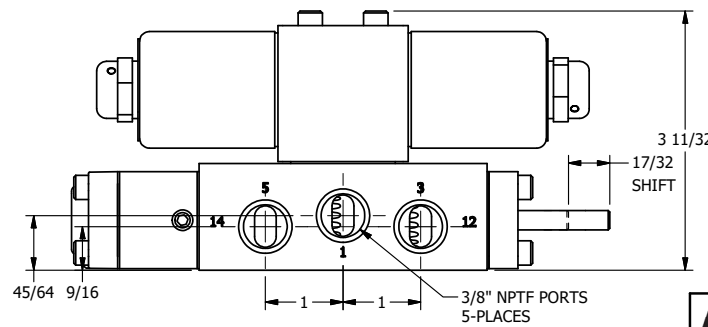

4

3

2

1

**AAA**  
PRODUCTS  
INTERNATIONAL  
AAA PRODUCTS  
INTERNATIONAL  
7114 Harry Hines Blvd  
Dallas, TX 75235

TITLE: 3/8" SIDE PORT, DBL SOL, 2 POS,  
DTNT, SOL RTRN, CLASSIC,  
DUST EXCLDR, THD INDCTR PIN

DRAWING NO.:  
DIM\_SS3LKQ

4

3

2

1

THE INFORMATION CONTAINED WITHIN THIS DOCUMENT IS PROPRIETARY TO AAA PRODUCTS AND MAY NOT BE DISCLOSED WITHOUT PRIOR WRITTEN CONSENT