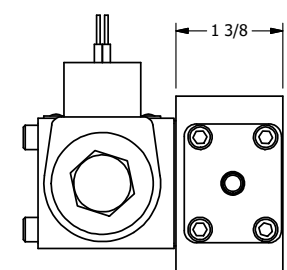

4

3

2

1

AAA
PRODUCTS
INTERNATIONAL

**AAA PRODUCTS
INTERNATIONAL**
7114 Harry Hines Blvd
Dallas, TX 75235

TITLE: 3/8" SIDE PORT, DBL SOL, 2 POS,
SOL RTN, CLASSIC SOL,
DUST EXCLDR, THD INDCTR PIN

DRAWING NO.:
DIM_SS3LK