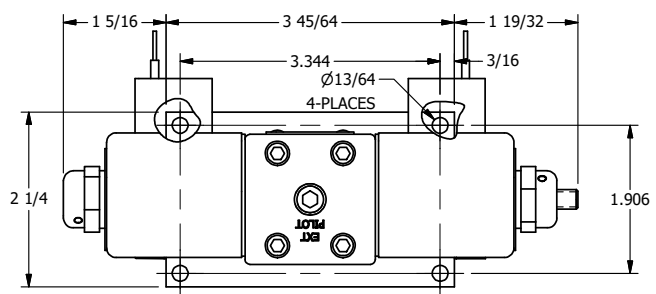

4

3

2

1

AAA
PRODUCTS
INTERNATIONAL

**AAA PRODUCTS
INTERNATIONAL**
7114 Harry Hines Blvd
Dallas, TX 75235

TITLE: 3/8" SIDE PORT, DBL SOL, 2 POS,
SOL RTN, CLASSIC SOL,
DUST EXCLDR, THD INDCTR PIN

DRAWING NO.:
DIM_SS3LK