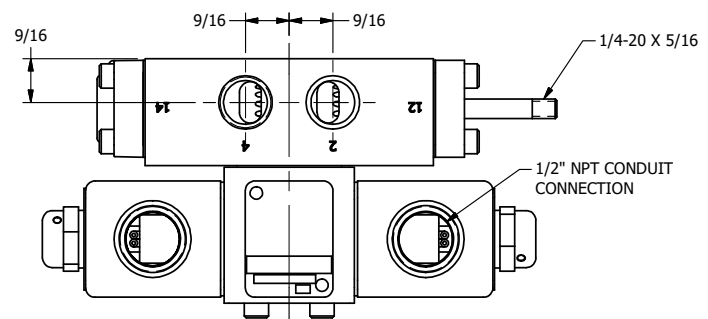

4

3

2

1

AAA
PRODUCTS
INTERNATIONAL

**AAA PRODUCTS
INTERNATIONAL**
7114 Harry Hines Blvd
Dallas, TX 75235

TITLE: 3/8" SIDE PORT, DBL SOL, 2 POS,
SOL RTN, CLASSIC SOL,
DUST EXCLDR, THD INDCTR PIN

DRAWING NO.:
DIM_SS3LK