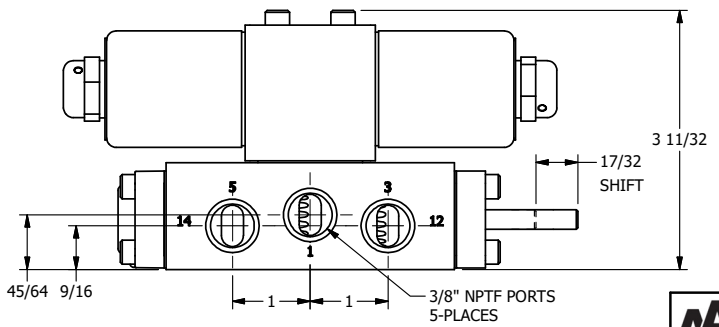

4

3

2

1

AAA
PRODUCTS
INTERNATIONAL

**AAA PRODUCTS
INTERNATIONAL**
7114 Harry Hines Blvd
Dallas, TX 75235

TITLE: 3/8" SIDE PORT, DBL SOL, 2 POS,
SOL RTN, CLASSIC SOL,
DUST EXCLDR, THD INDCTR PIN

DRAWING NO.:
DIM_SS3LK