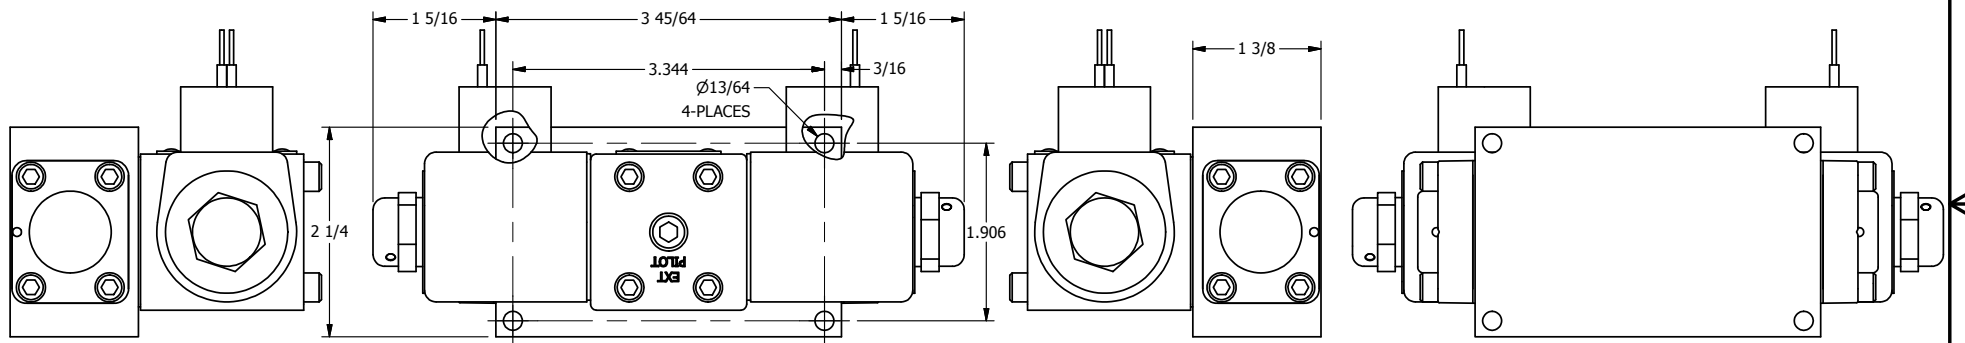

4

3

2

1

1/2" NPT CONDUIT CONNECTION

3/8" NPTF PORTS 5-PLACES

**AAA**  
PRODUCTS  
INTERNATIONAL

**AAA PRODUCTS INTERNATIONAL**  
7114 Harry Hines Blvd  
Dallas, TX 75235

TITLE: 3/8" SIDE PORT, DBL SOL, 2 POS,  
FRICTION POS, SOL RTRN,  
CLASSIC SOL, DUST EXCLDR

DRAWING NO.:  
DIM\_SS3L

THE INFORMATION CONTAINED WITHIN THIS DOCUMENT IS PROPRIETARY TO AAA PRODUCTS AND MAY NOT BE DISCLOSED WITHOUT PRIOR WRITTEN CONSENT