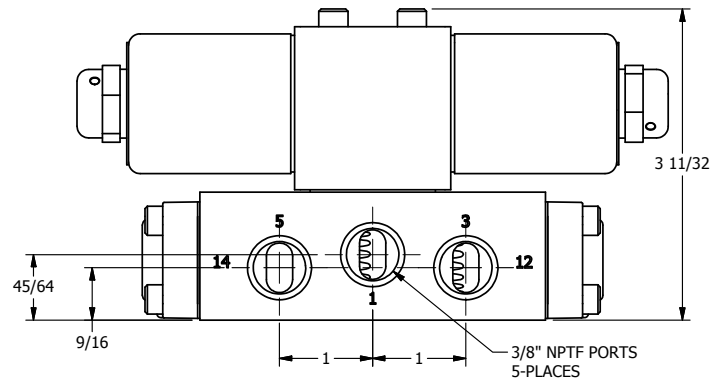

4

3

2

1

1/2" NPT CONDUIT CONNECTION

3/8" NPTF PORTS 5-PLACES

**AAA**  
PRODUCTS  
INTERNATIONAL

**AAA PRODUCTS INTERNATIONAL**  
7114 Harry Hines Blvd  
Dallas, TX 75235

TITLE: 3/8" SIDE PORT, DBL SOL, 2 POS,  
FRICTION POS, SOL RTRN,  
CLASSIC SOL, DUST EXCLDR

DRAWING NO.:  
DIM\_SS3L

THE INFORMATION CONTAINED WITHIN THIS DOCUMENT IS PROPRIETARY TO AAA PRODUCTS AND MAY NOT BE DISCLOSED WITHOUT PRIOR WRITTEN CONSENT