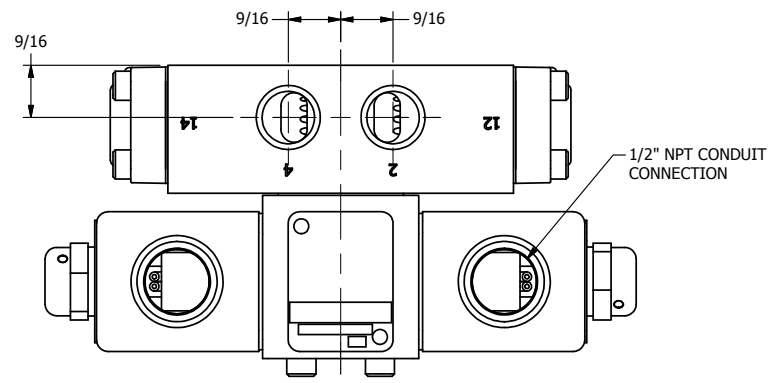

4

3

2

1

1/2" NPT CONDUIT CONNECTION

3/8" NPTF PORTS 5-PLACES

**AAA**  
PRODUCTS  
INTERNATIONAL

**AAA PRODUCTS INTERNATIONAL**  
7114 Harry Hines Blvd  
Dallas, TX 75235

TITLE: 3/8" SIDE PORT, DBL SOL, 2 POS,  
FRICTION POS, SOL RTRN,  
CLASSIC SOL, DUST EXCLDR

DRAWING NO.:  
DIM\_SS3L

THE INFORMATION CONTAINED WITHIN THIS DOCUMENT IS PROPRIETARY TO AAA PRODUCTS AND MAY NOT BE DISCLOSED WITHOUT PRIOR WRITTEN CONSENT