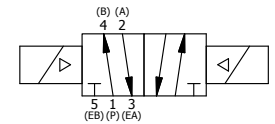

4

3

2

1

1/2" NPT CONDUIT CONNECTION

3/8" NPTF PORTS 5-PLACES

**AAA**  
PRODUCTS  
INTERNATIONAL

**AAA PRODUCTS INTERNATIONAL**  
7114 Harry Hines Blvd  
Dallas, TX 75235

TITLE: 3/8" SIDE PORT, DBL SOL, 2 POS,  
FRICTION POS, SOL RTRN,  
CLASSIC SOL, DUST EXCLDR

DRAWING NO.:  
DIM\_SS3L

THE INFORMATION CONTAINED WITHIN THIS DOCUMENT IS PROPRIETARY TO AAA PRODUCTS AND MAY NOT BE DISCLOSED WITHOUT PRIOR WRITTEN CONSENT