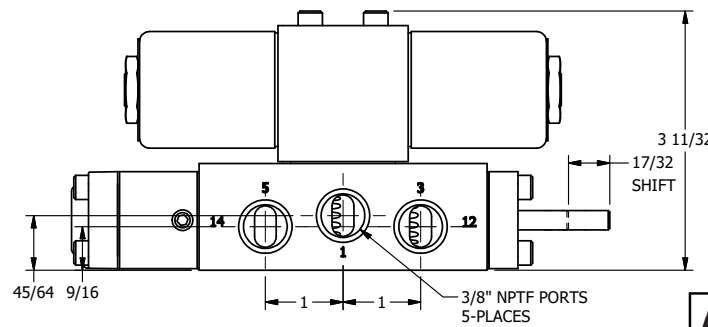

4

3

2

1

AAA
PRODUCTS
INTERNATIONAL

AAA PRODUCTS INTERNATIONAL
7114 Harry Hines Blvd
Dallas, TX 75235

TITLE: 3/8" SIDE PORT, DBL SOL, 2 POS,
DETENT, SOL RTRN, CLASSIC SOL,
THREADED INDICATOR PIN

DRAWING NO.:
DIM_SS3KQ