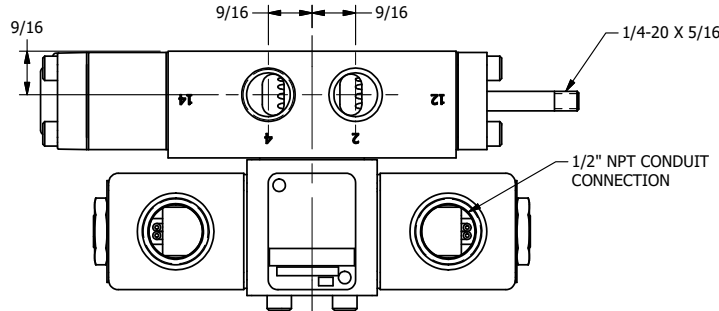

4

3

2

1

AAA
PRODUCTS
INTERNATIONAL

AAA PRODUCTS INTERNATIONAL
7114 Harry Hines Blvd
Dallas, TX 75235

TITLE: 3/8" SIDE PORT, DBL SOL, 2 POS,
DETENT, SOL RTRN, CLASSIC SOL,
THREADED INDICATOR PIN

DRAWING NO.:
DIM_SS3KQ