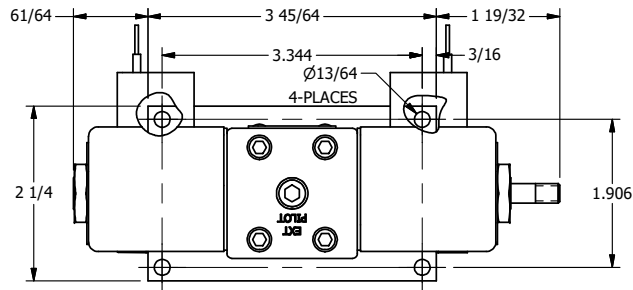

4

3

2

1

AAA
PRODUCTS
INTERNATIONAL

**AAA PRODUCTS
INTERNATIONAL**
7114 Harry Hines Blvd
Dallas, TX 75235

TITLE: 3/8" SIDE PORT, DBL SOL, 2 POS,
FRICTION POS, SOL RTRN,
CLASSIC SOL, SPOOL INDICATOR

DRAWING NO.:
DIM_SS3K