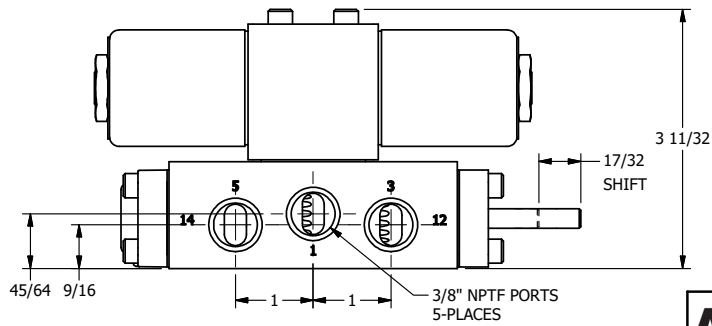

4

3

2

1

AAA
PRODUCTS
INTERNATIONAL

**AAA PRODUCTS
INTERNATIONAL**
7114 Harry Hines Blvd
Dallas, TX 75235

TITLE: 3/8" SIDE PORT, DBL SOL, 2 POS,
FRICTION POS, SOL RTRN,
CLASSIC SOL, SPOOL INDICATOR

DRAWING NO.:
DIM_SS3K