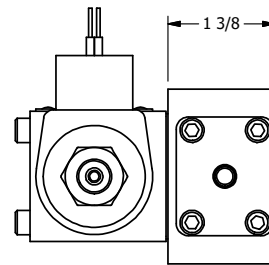

4

3

2

1

AAA
PRODUCTS
INTERNATIONAL

**AAA PRODUCTS
INTERNATIONAL**
7114 Harry Hines Blvd
Dallas, TX 75235

TITLE: 3/8" SIDE PORT, DBL SOL, 2 POS,
FRICTION POS, SOL RTRN,
CLASSIC SOL, SPOOL INDICATOR

DRAWING NO.:
DIM_SS3K