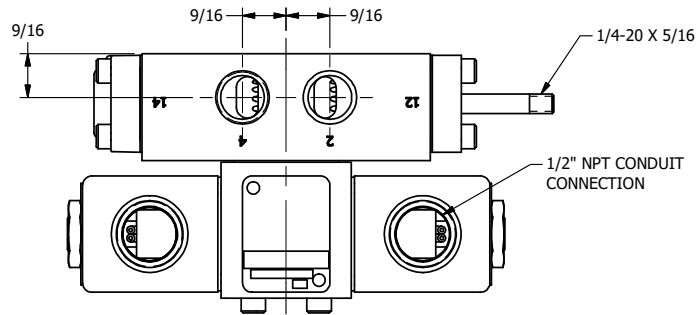

4

3

2

1

AAA
PRODUCTS
INTERNATIONAL

**AAA PRODUCTS
INTERNATIONAL**
7114 Harry Hines Blvd
Dallas, TX 75235

TITLE: 3/8" SIDE PORT, DBL SOL, 2 POS,
FRICTION POS, SOL RTRN,
CLASSIC SOL, SPOOL INDICATOR

DRAWING NO.:
DIM_SS3K