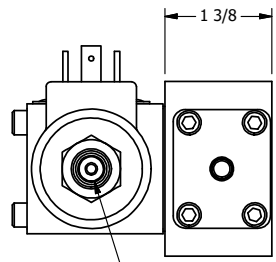

4

3

2

1

AAA
PRODUCTS
INTERNATIONAL

AAA PRODUCTS INTERNATIONAL
7114 Harry Hines Blvd
Dallas, TX 75235

TITLE: 3/8" SIDE PORT, DBL SOL, 2 POS,
SOL RTN, ISO 4400 DIN,
TPD VENT, THD PIN

DRAWING NO.:
DIM_SS3EDTK