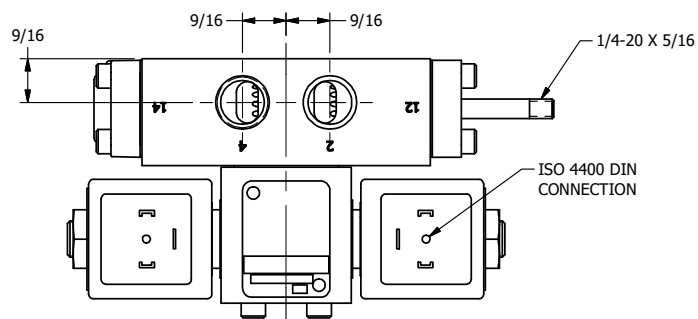

4

3

2

1

AAA
PRODUCTS
INTERNATIONAL

AAA PRODUCTS INTERNATIONAL
7114 Harry Hines Blvd
Dallas, TX 75235

TITLE: 3/8" SIDE PORT, DBL SOL, 2 POS,
SOL RTN, ISO 4400 DIN,
TPD VENT, THD PIN

DRAWING NO.:
DIM_SS3EDTK