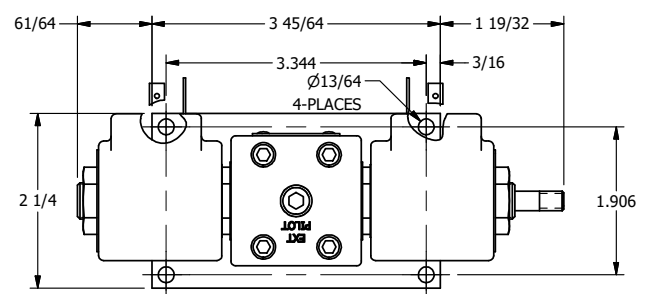

4

3

2

1

AAA
PRODUCTS
INTERNATIONAL

AAA PRODUCTS INTERNATIONAL
7114 Harry Hines Blvd
Dallas, TX 75235

TITLE: 3/8" SIDE PORT, DBL SOL, 2 POS,
SOL RTN, ISO 4400 DIN,
TPD VENT, THD PIN

DRAWING NO.:
DIM_SS3EDTK