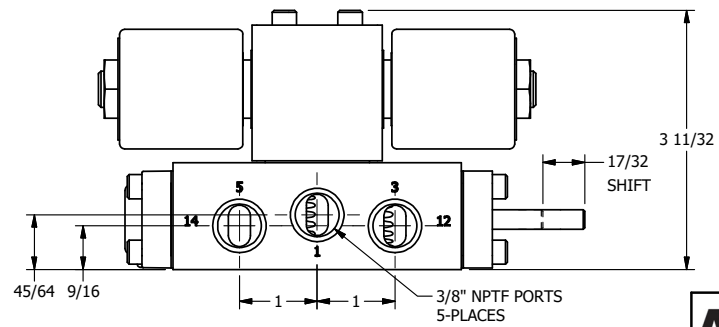

4

3

2

1

AAA
PRODUCTS
INTERNATIONAL

AAA PRODUCTS INTERNATIONAL
7114 Harry Hines Blvd
Dallas, TX 75235

TITLE: 3/8" SIDE PORT, DBL SOL, 2 POS,
SOL RTN, ISO 4400 DIN,
TPD VENT, THD PIN

DRAWING NO.:
DIM_SS3EDTK